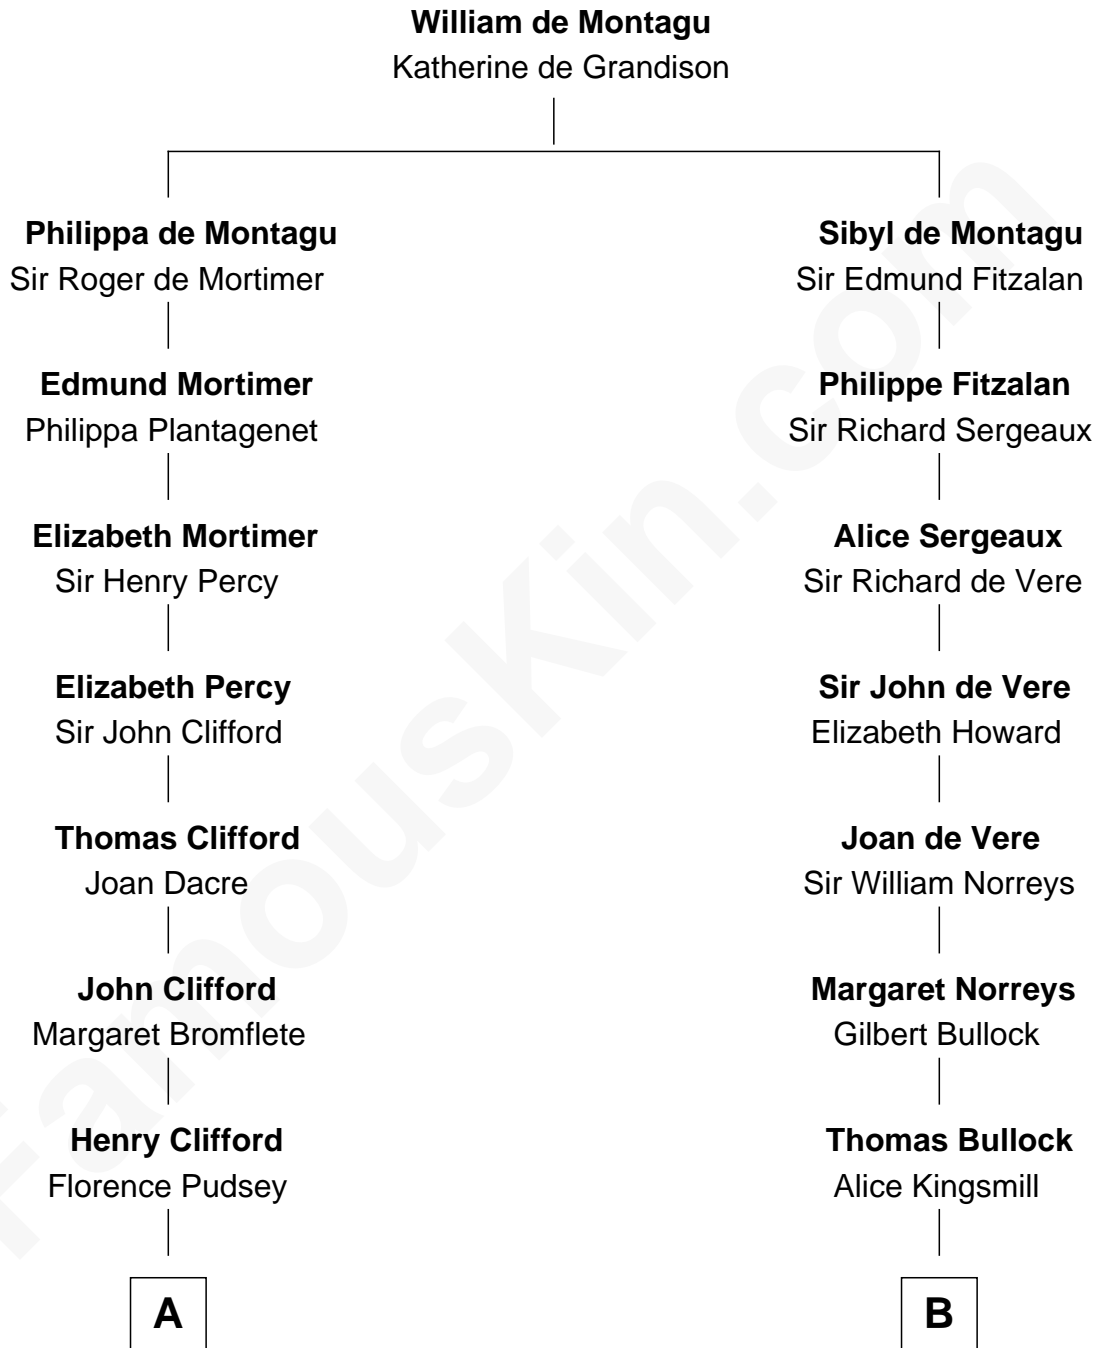

## Relationship Chart of Fletcher Christian

Leader of the mutiny on the Bounty

16th cousin 4 times removed of

**George H. W. Bush**

41st U.S. President

**C**

**Harriet Eleanor Fay**  
Rev. James Smith Bush

**Samuel Prescott Bush**  
Flora Sheldon

**Prescott Sheldon Bush**  
Dorothy Wear Walker

**George H. W. Bush**  
*41st U.S. President*

FamousKin.com