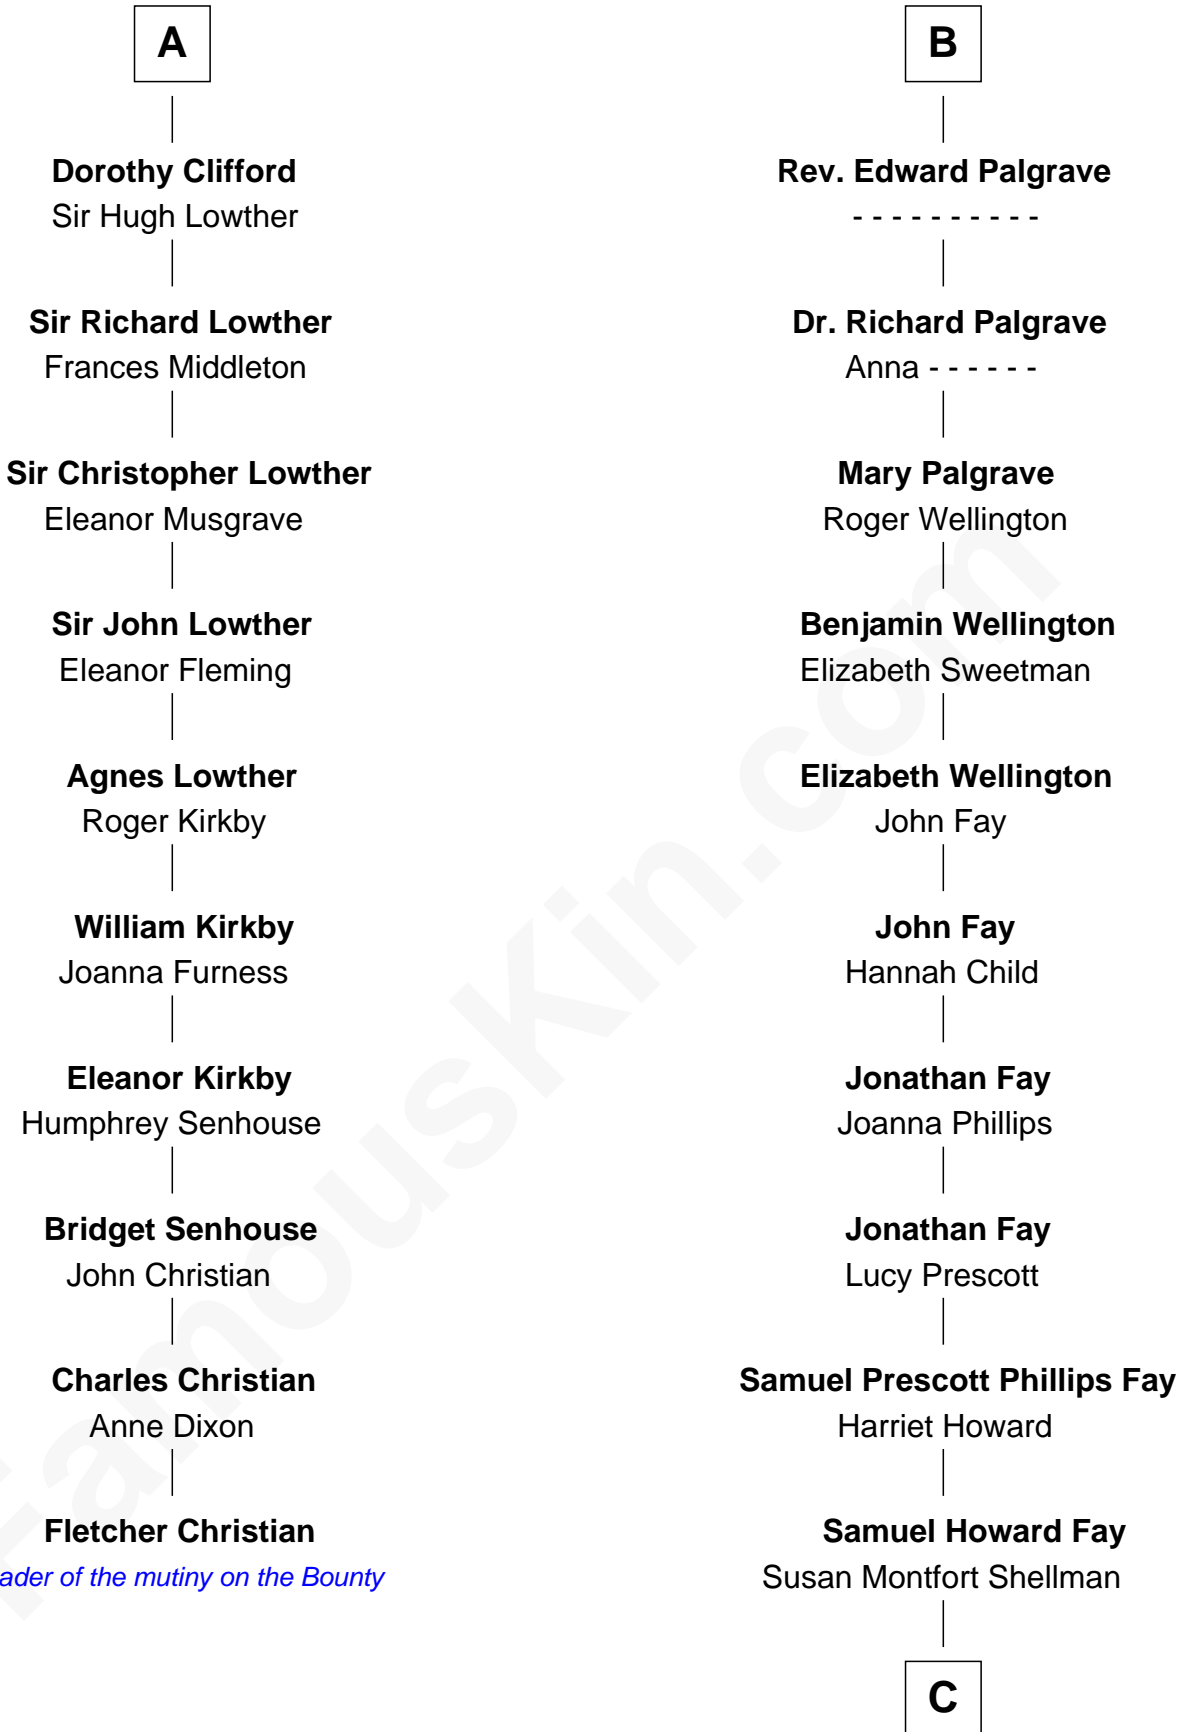

## Relationship Chart of Fletcher Christian

Leader of the mutiny on the Bounty

16th cousin 4 times removed of

**George H. W. Bush**

41st U.S. President

**C**

**Harriet Eleanor Fay**  
Rev. James Smith Bush

**Samuel Prescott Bush**  
Flora Sheldon

**Prescott Sheldon Bush**  
Dorothy Wear Walker

**George H. W. Bush**  
*41st U.S. President*

FamousKin.com