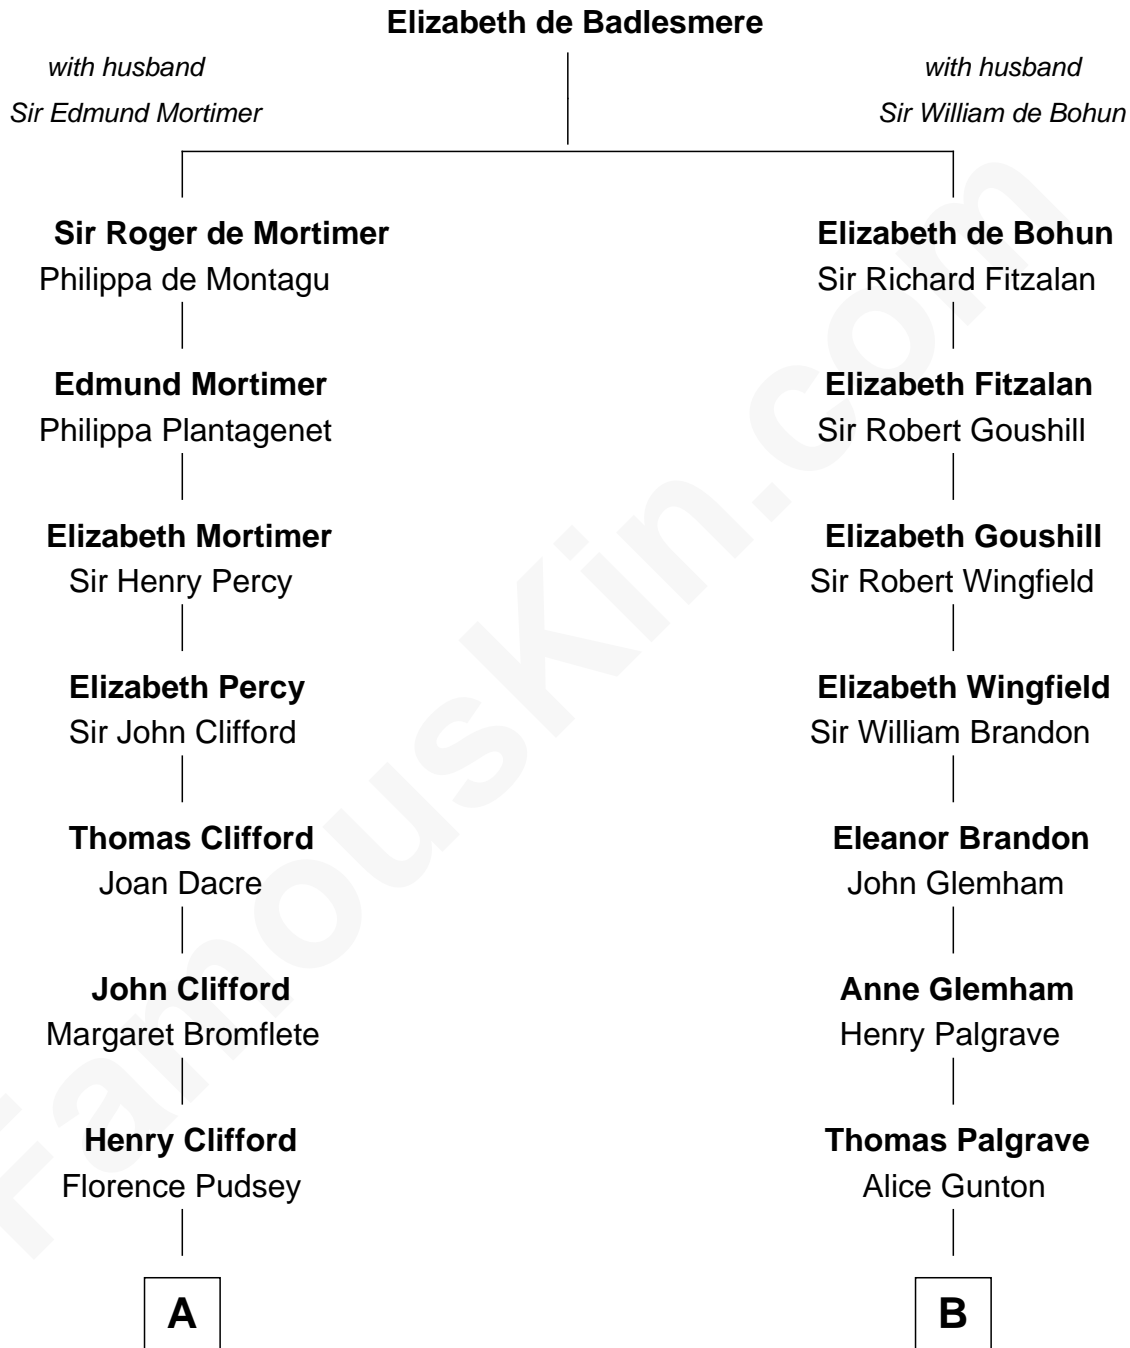

# FamousKin.com

## Relationship Chart of Fletcher Christian

Leader of the mutiny on the Bounty

16th cousin 4 times removed of

**George H. W. Bush**

41st U.S. President

**C**

**Harriet Eleanor Fay**  
Rev. James Smith Bush

**Samuel Prescott Bush**  
Flora Sheldon

**Prescott Sheldon Bush**  
Dorothy Wear Walker

**George H. W. Bush**  
*41st U.S. President*

FamousKin.com