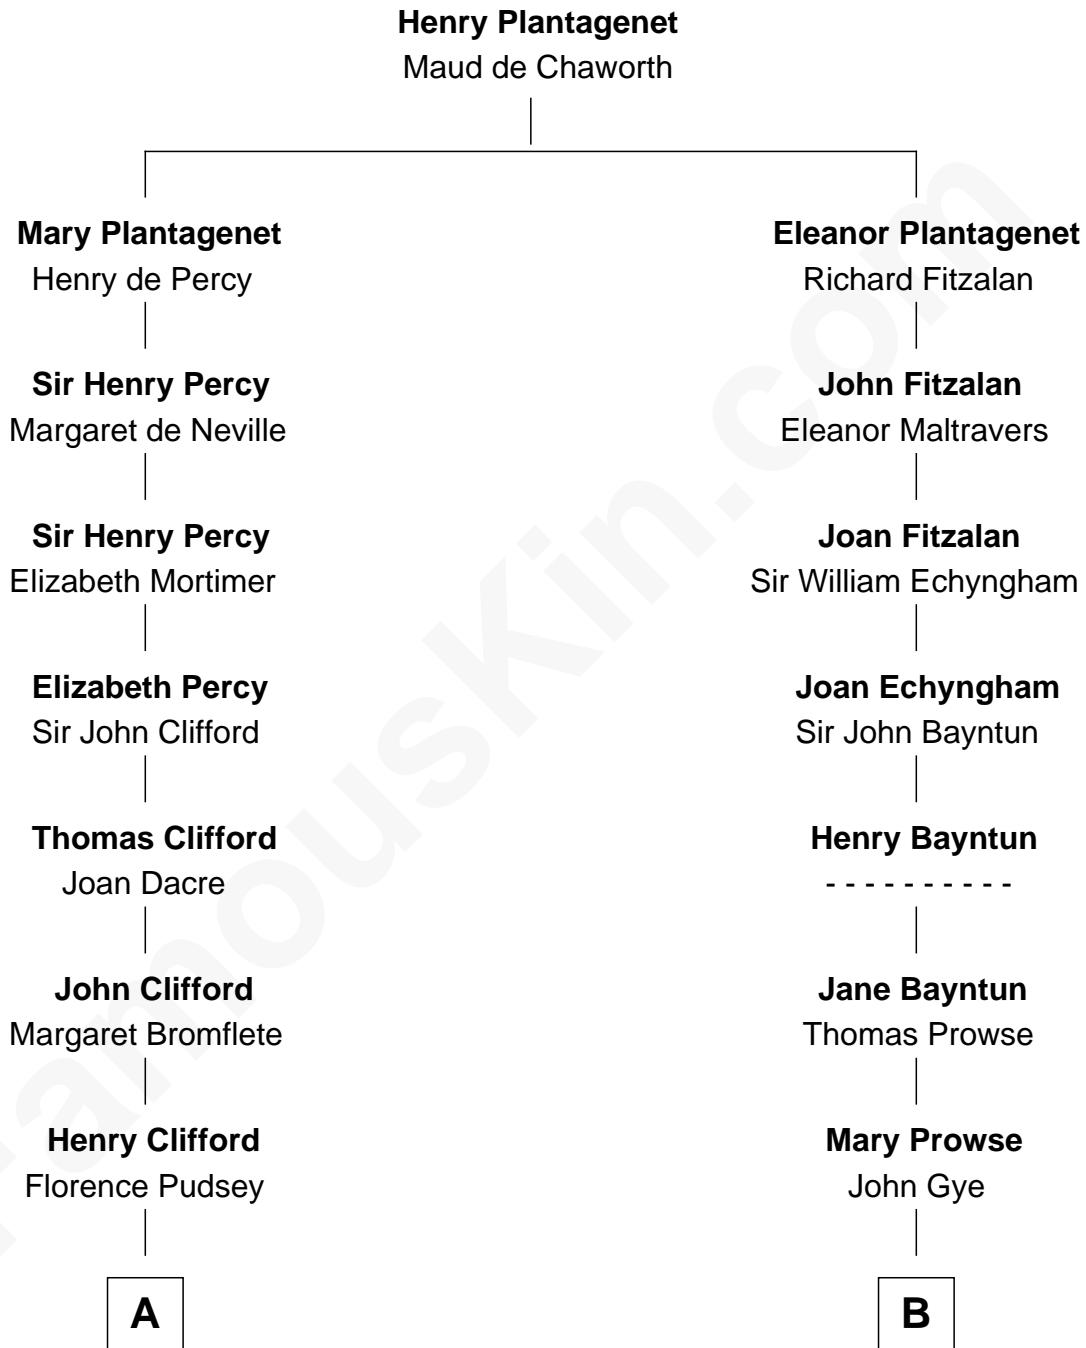

FamousKin.com

Relationship Chart of Fletcher Christian

Leader of the mutiny on the Bounty

16th cousin 3 times removed of

Barbara (Pierce) Bush

First Lady of President George H.W. Bush

C

—
Scott Pierce

Mabel Marvin

—
Marvin Pierce

Pauline Robinson

—
Barbara (Pierce) Bush

First Lady of George H.W. Bush

FamousKin.com