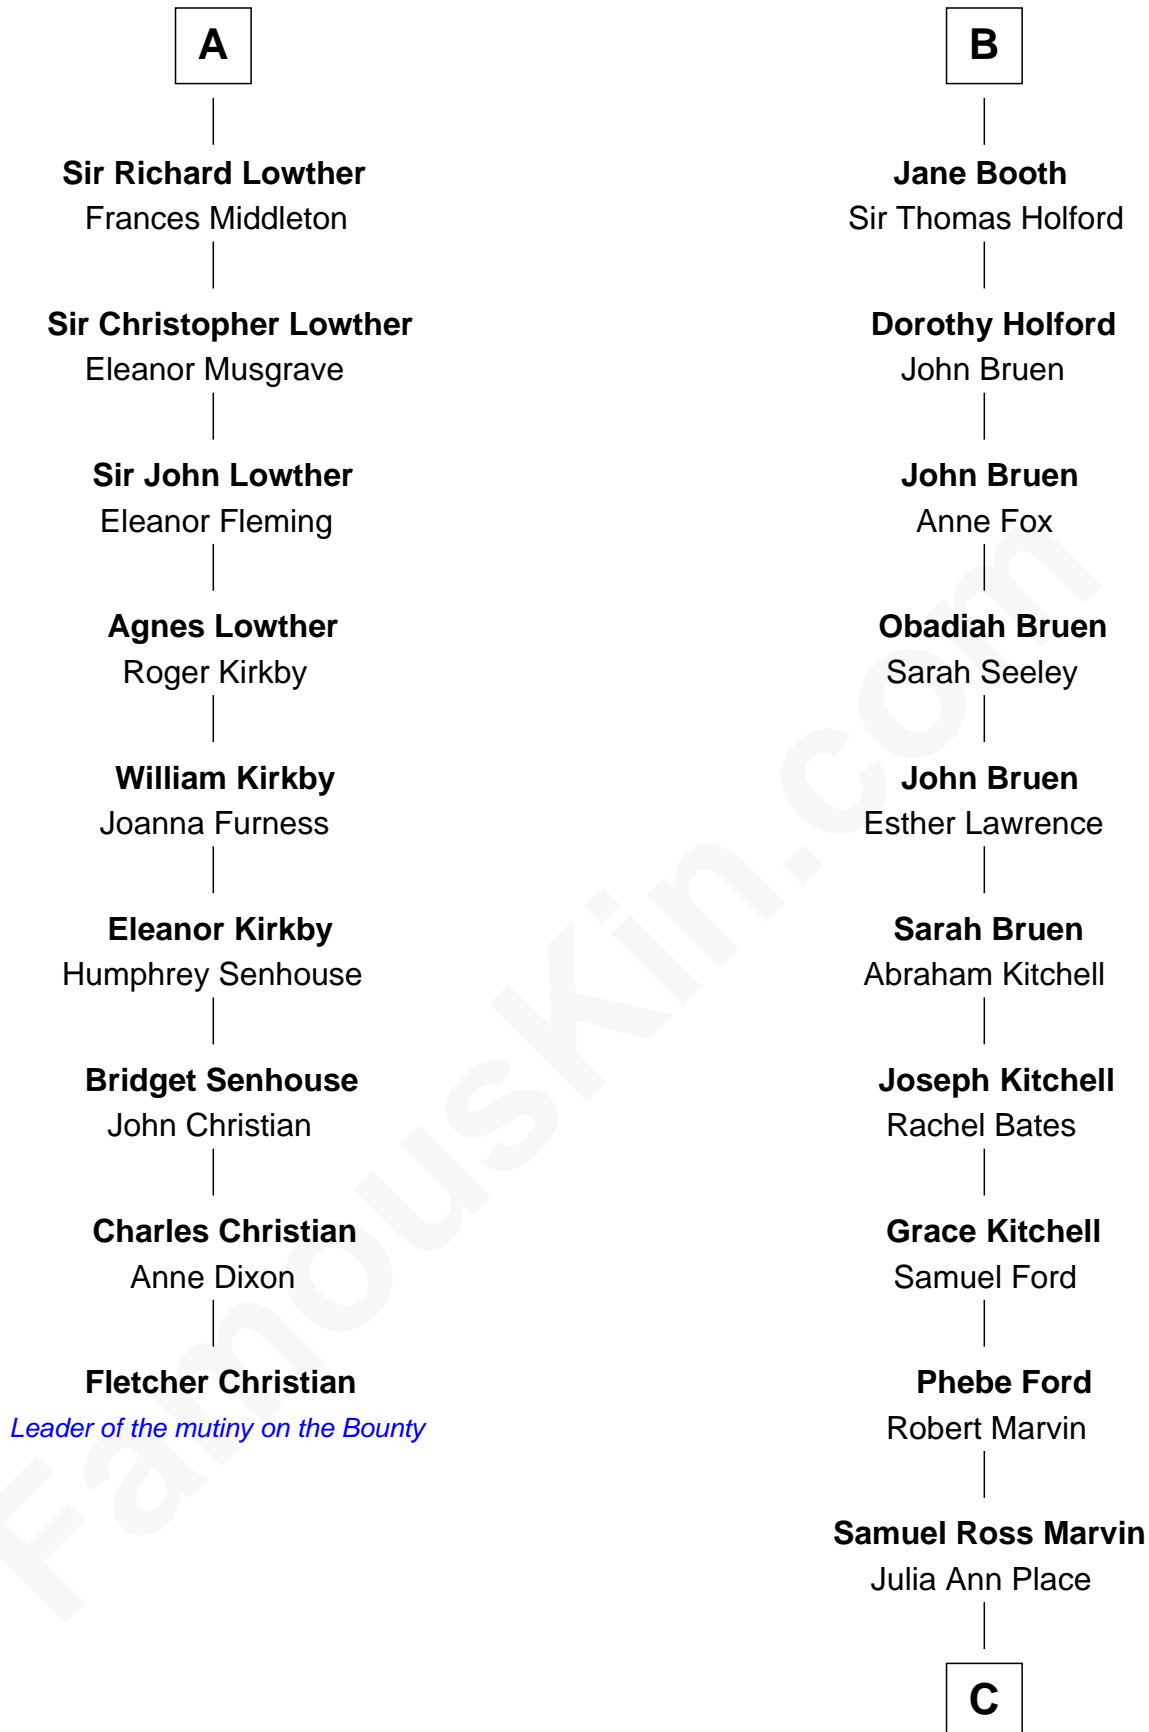

FamousKin.com

Relationship Chart of Fletcher Christian

Leader of the mutiny on the Bounty

15th cousin 5 times removed of

Barbara (Pierce) Bush

First Lady of President George H.W. Bush

C

Jerome Place Marvin

Martha Ann Stokes

Mabel Marvin

Scott Pierce

Marvin Pierce

Pauline Robinson

Barbara (Pierce) Bush

First Lady of George H.W. Bush