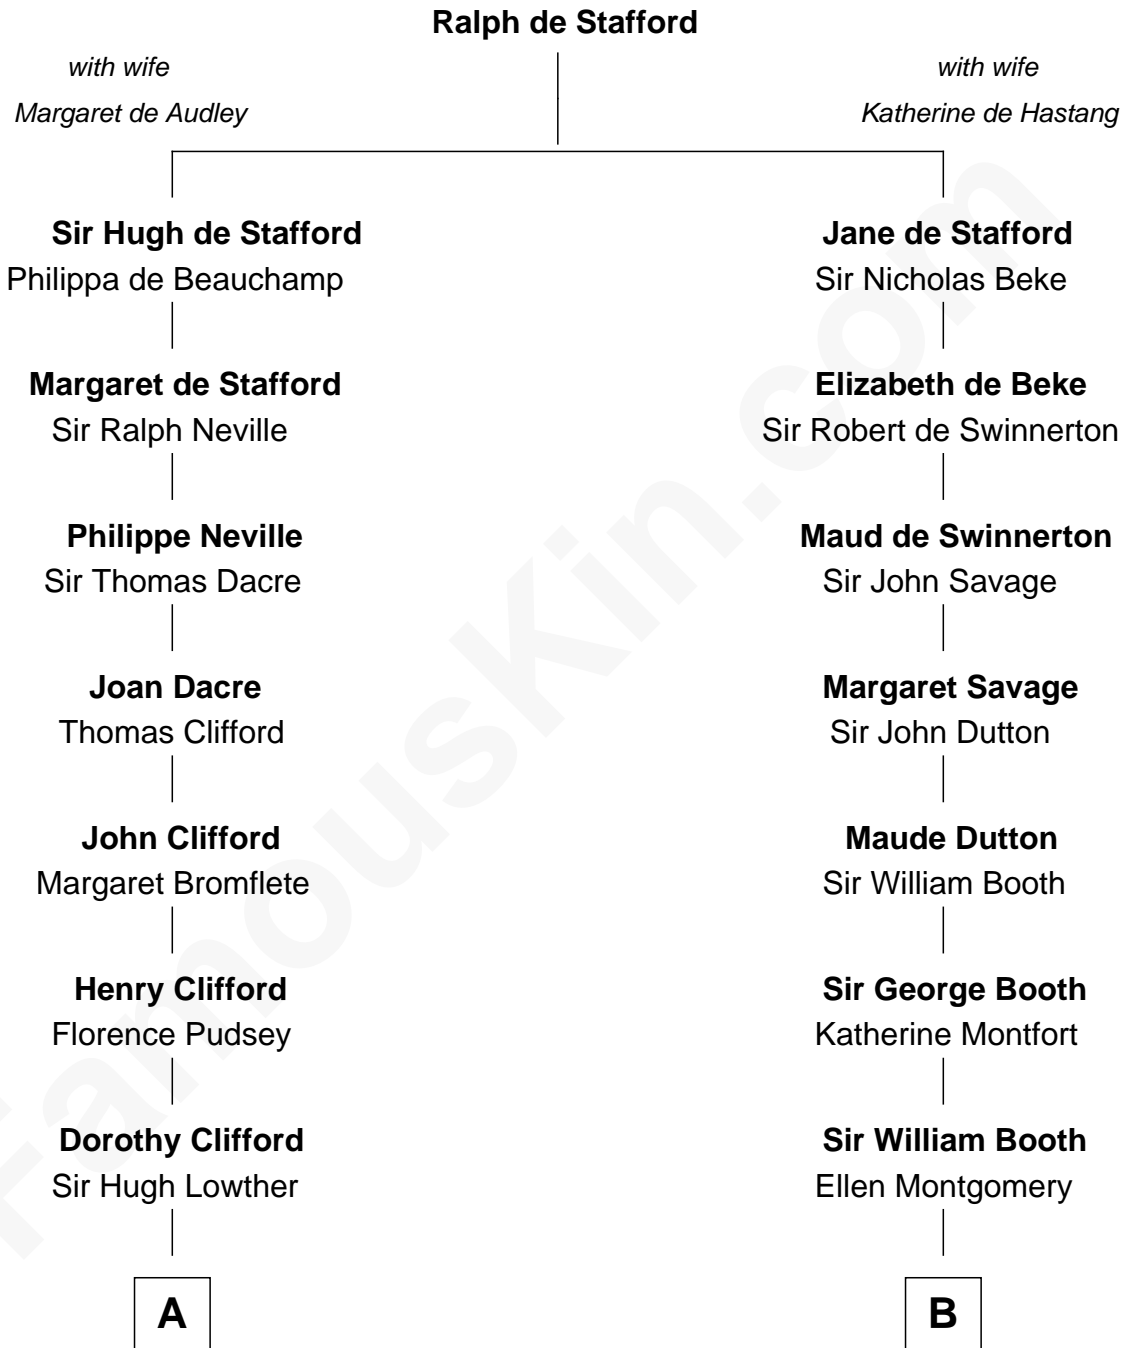

# FamousKin.com

## Relationship Chart of Fletcher Christian

Leader of the mutiny on the Bounty

15th cousin 6 times removed of

**George W. Bush**  
43rd U.S. President

**C**

**Jerome Place Marvin**

Martha Ann Stokes

**Mabel Marvin**