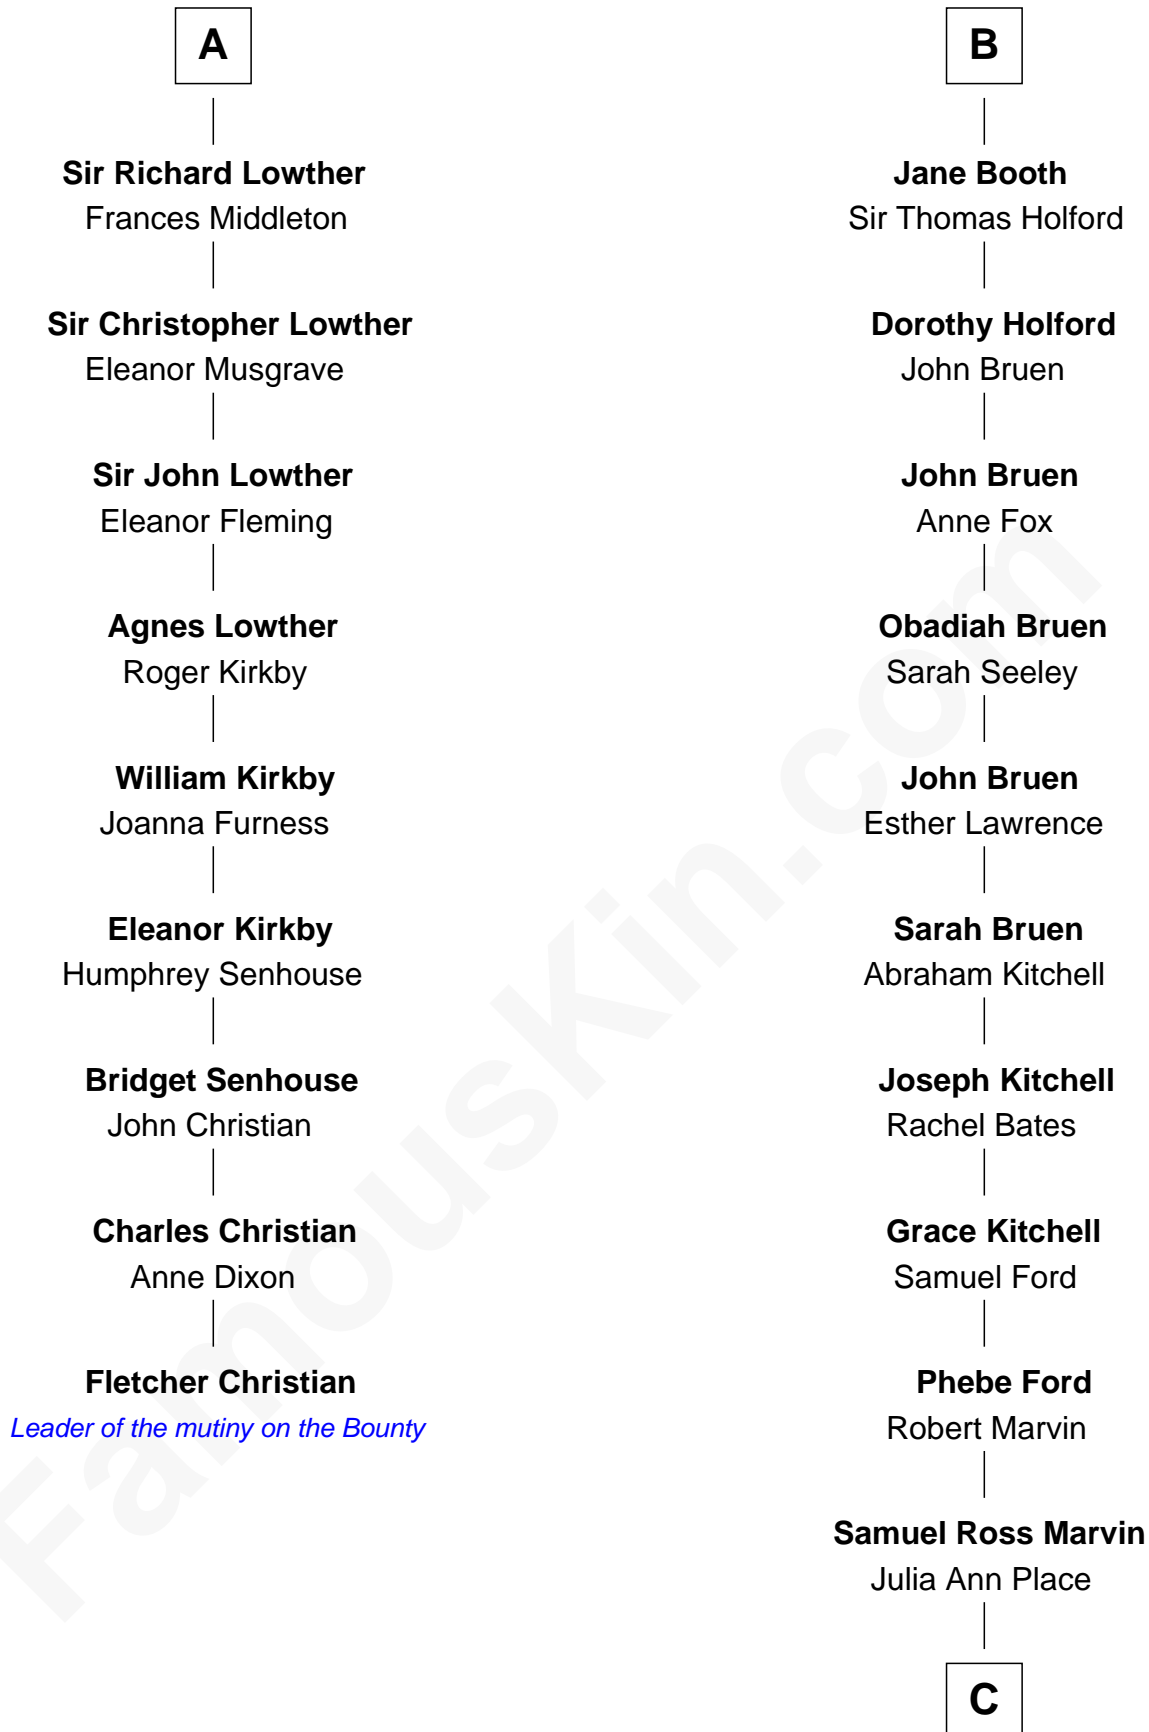

# FamousKin.com

## Relationship Chart of Fletcher Christian

Leader of the mutiny on the Bounty

15th cousin 6 times removed of

**George W. Bush**  
43rd U.S. President

**C**

**Jerome Place Marvin**

Martha Ann Stokes

**Mabel Marvin**

Scott Pierce

**Marvin Pierce**

Pauline Robinson

**Barbara Pierce**

George Herbert Walker Bush

**George W. Bush**

*43rd U.S. President*

FamousKin.com