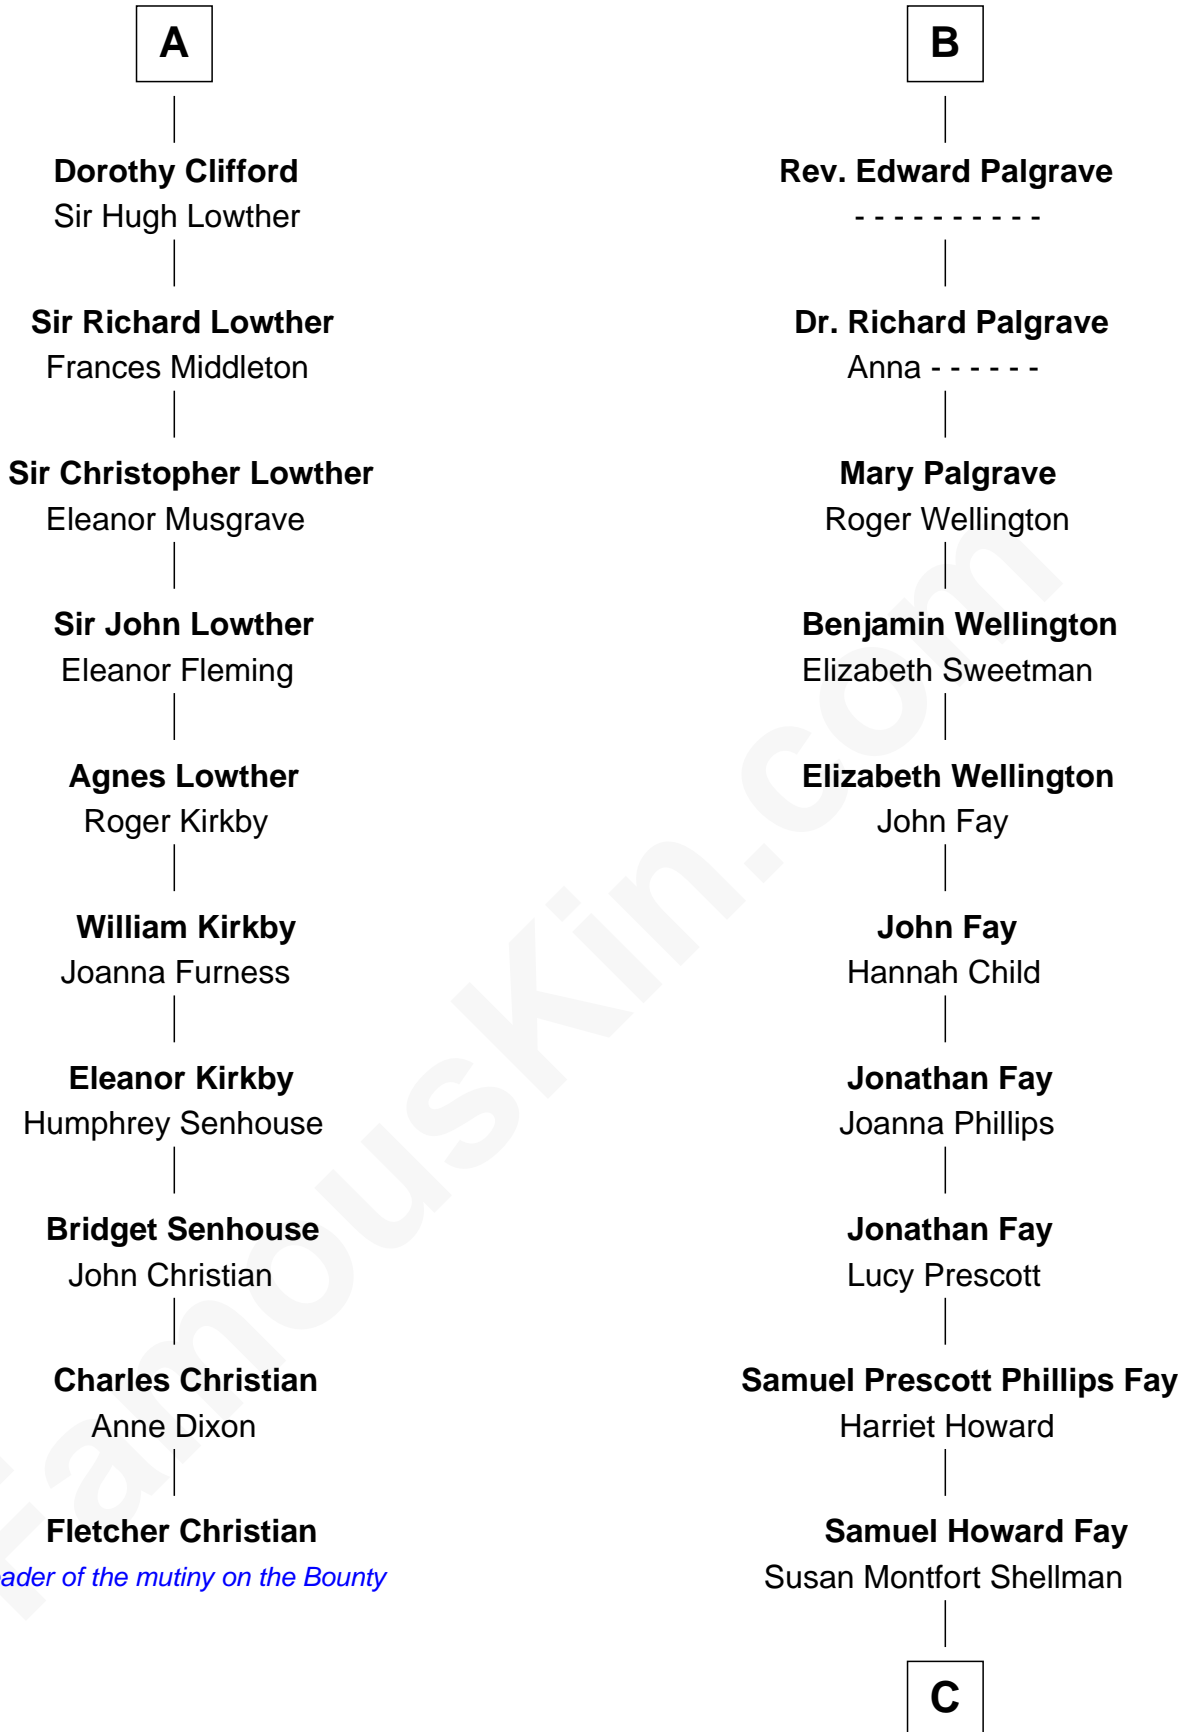

FamousKin.com

Relationship Chart of Fletcher Christian

Leader of the mutiny on the Bounty

16th cousin 5 times removed of

George W. Bush
43rd U.S. President

C

Harriet Eleanor Fay
Rev. James Smith Bush

Samuel Prescott Bush
Flora Sheldon

Prescott Sheldon Bush
Dorothy Wear Walker

George Herbert Walker Bush
Barbara Pierce

George W. Bush
43rd U.S. President

FamousKin.com