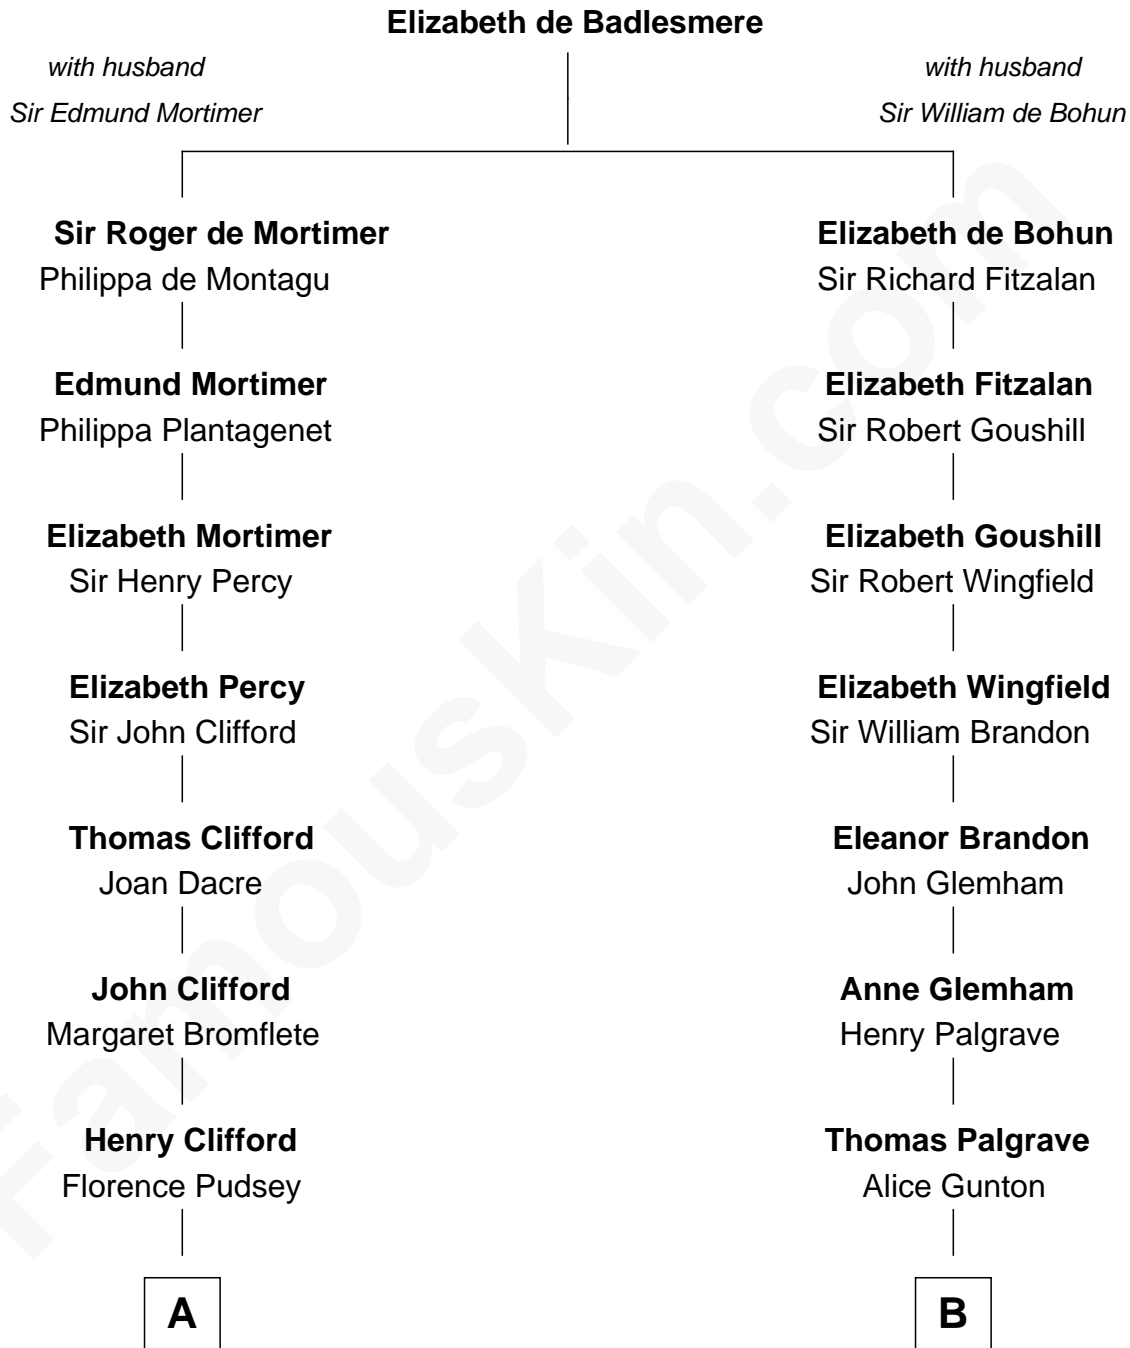

FamousKin.com

Relationship Chart of Fletcher Christian

Leader of the mutiny on the Bounty

16th cousin 5 times removed of

George W. Bush
43rd U.S. President

C

Harriet Eleanor Fay
Rev. James Smith Bush

Samuel Prescott Bush
Flora Sheldon

Prescott Sheldon Bush
Dorothy Wear Walker

George Herbert Walker Bush
Barbara Pierce

George W. Bush
43rd U.S. President

FamousKin.com