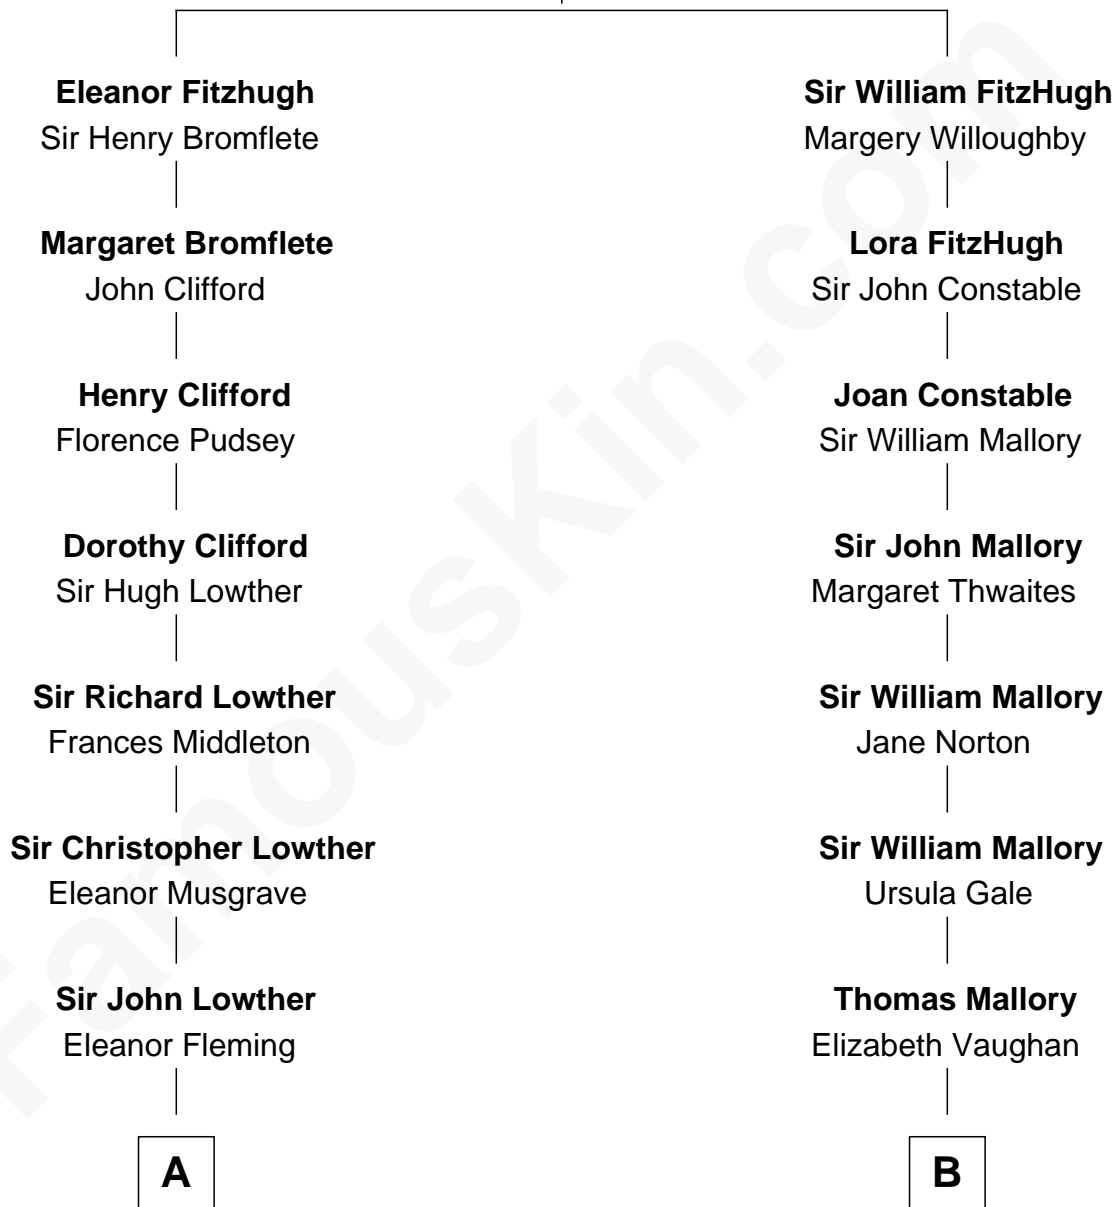

FamousKin.com

Relationship Chart of Fletcher Christian

Leader of the mutiny on the Bounty

12th cousin 5 times removed of

Liza Minnelli

Singer and Actress

Henry FitzHugh

Elizabeth Grey

Liza Minnelli photo by [Boss Tweed](#) (CC BY 2.0)