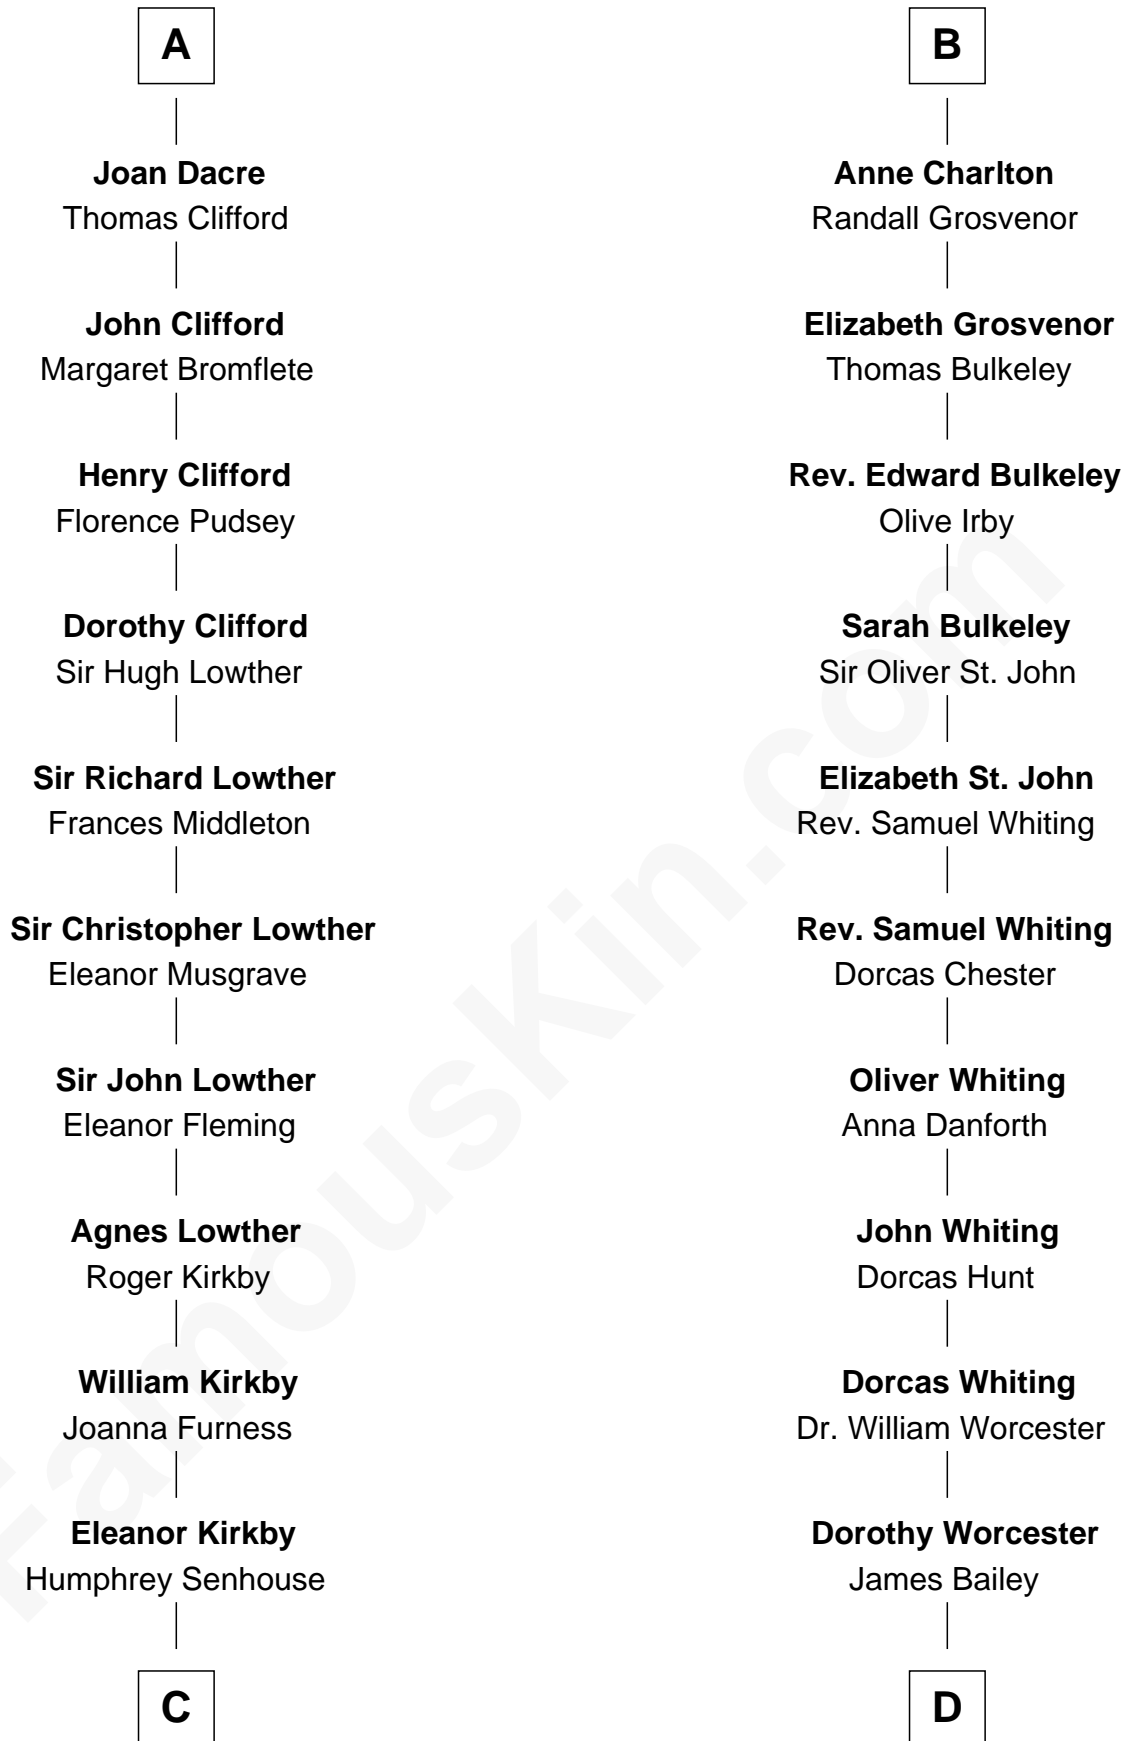

## Relationship Chart of Fletcher Christian

Leader of the mutiny on the Bounty

19th cousin 2 times removed of

**Bette Davis**  
Movie Actress

**Sir Roger de Somery**  
Nichole d'Aubenev

**C**

**Bridget Senhouse**

John Christian

**Charles Christian**

Anne Dixon

**Fletcher Christian**

*Leader of the mutiny on the Bounty*

**D**

**Benjamin W. Bailey**

Latta Hopkins