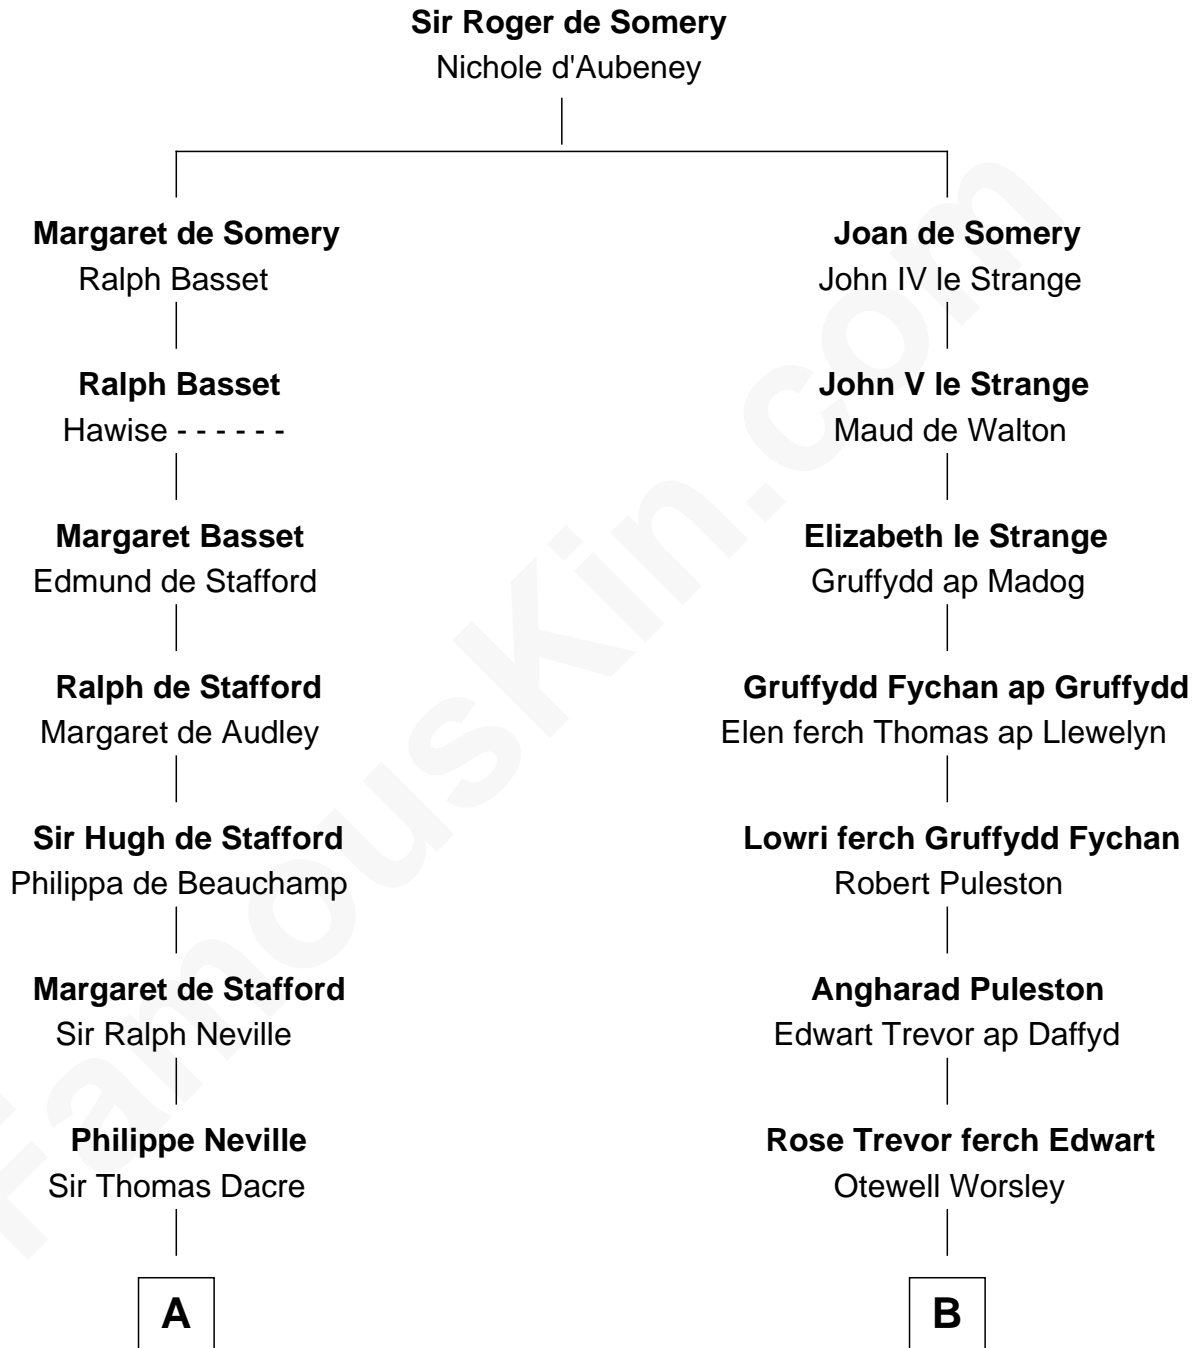

FamousKin.com

Relationship Chart of Fletcher Christian

Leader of the mutiny on the Bounty

18th cousin 1 time removed of

Eliphalet Remington

Founder of Remington Arms Company

C

Bridget Senhouse

John Christian

Charles Christian

Anne Dixon

Fletcher Christian

Leader of the mutiny on the Bounty

D

Elizabeth Kilbourn

Eliphalet Remington