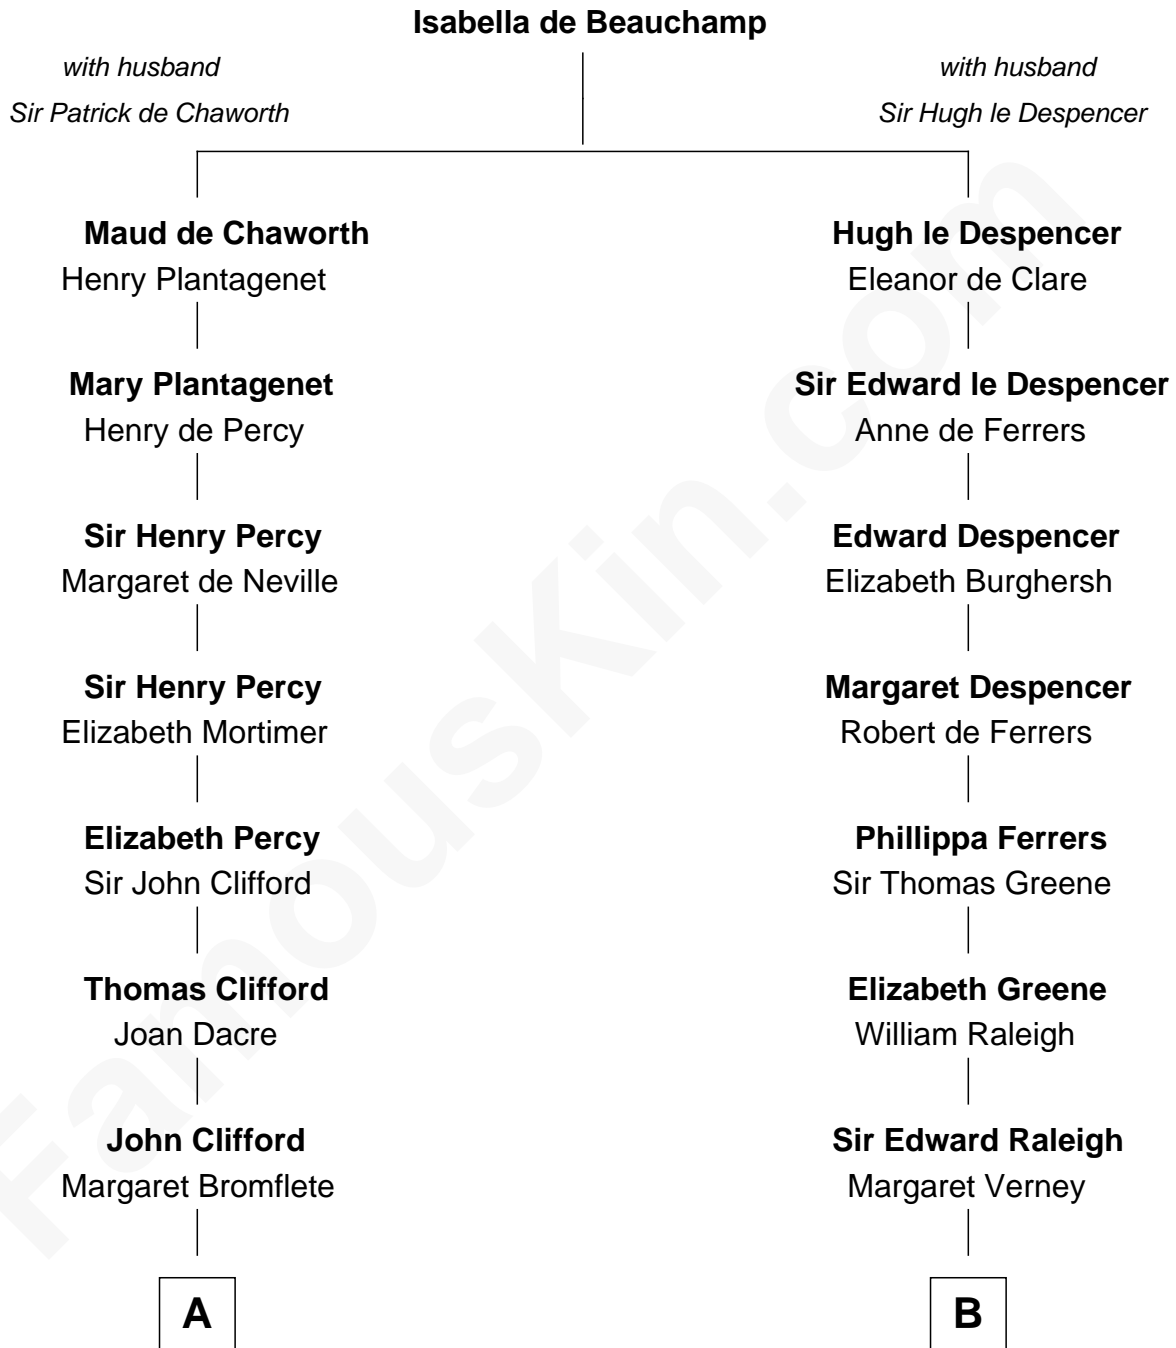

FamousKin.com

Relationship Chart of Fletcher Christian

Leader of the mutiny on the Bounty

17th cousin 1 time removed of

Lucretia (Rudolph) Garfield

First Lady of President James Garfield

C

Arabella Greene Mason

Zebulon Rudolph

Lucretia (Rudolph) Garfield

First Lady of James Garfield

FamousKin.com