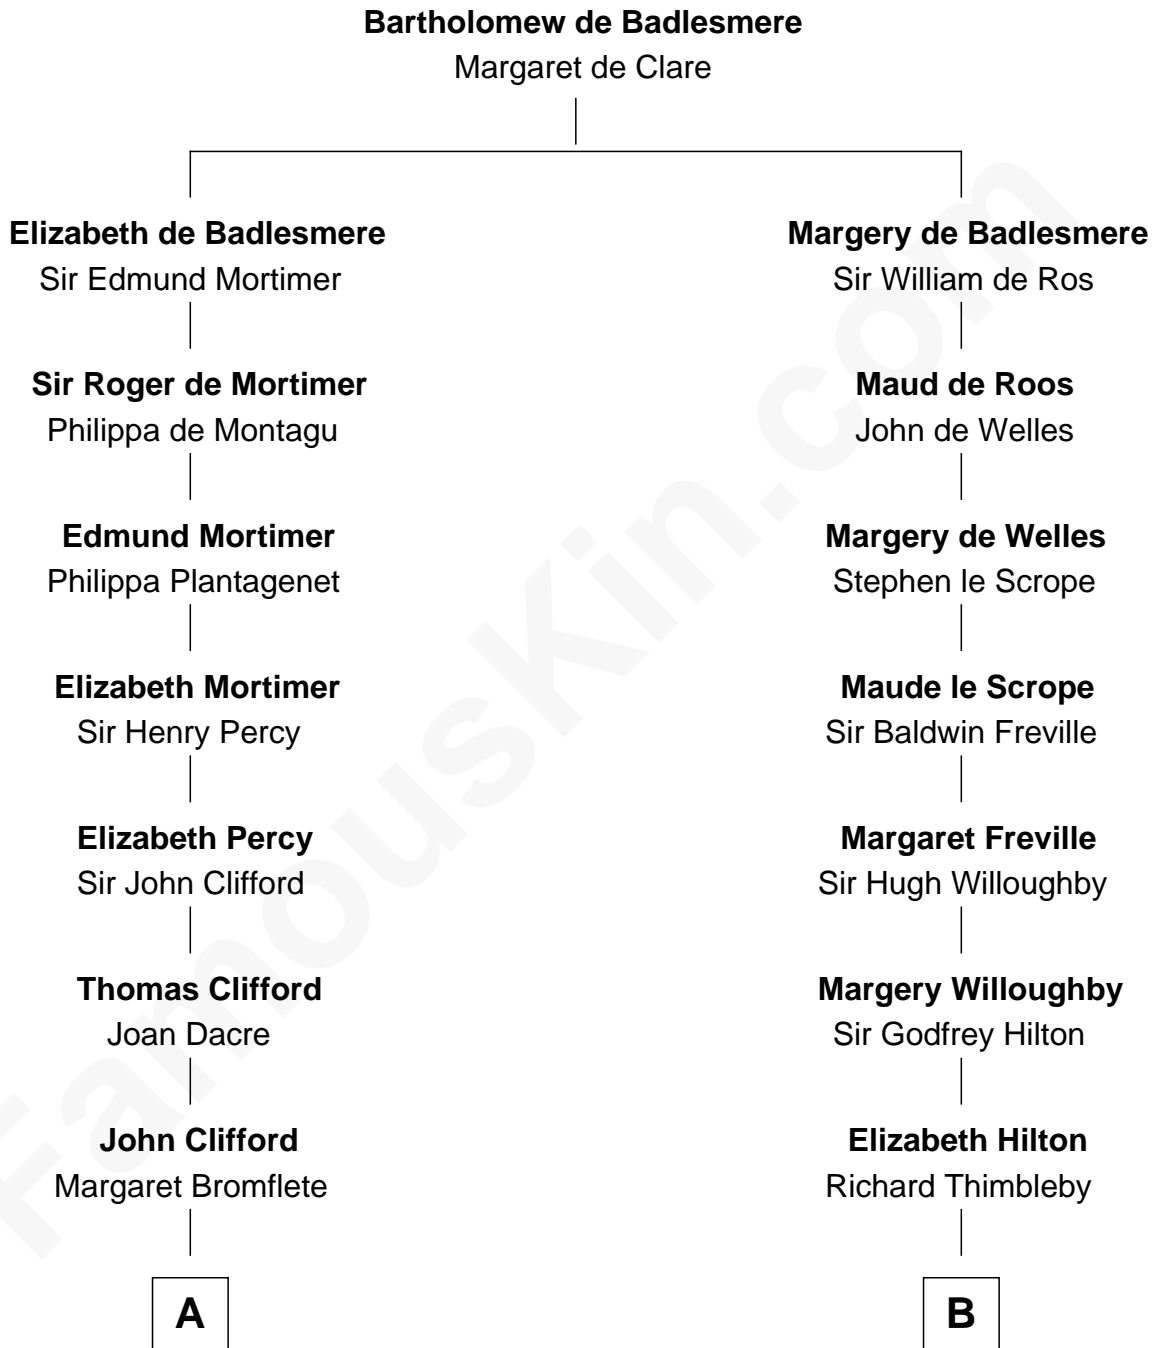

# FamousKin.com

## Relationship Chart of Fletcher Christian

*Leader of the mutiny on the Bounty*

17th cousin 1 time removed of

**Lucretia (Rudolph) Garfield**

*First Lady of President James Garfield*

C

Arabella Greene Mason

Zebulon Rudolph

Lucretia (Rudolph) Garfield

*First Lady of James Garfield*

FamousKin.com