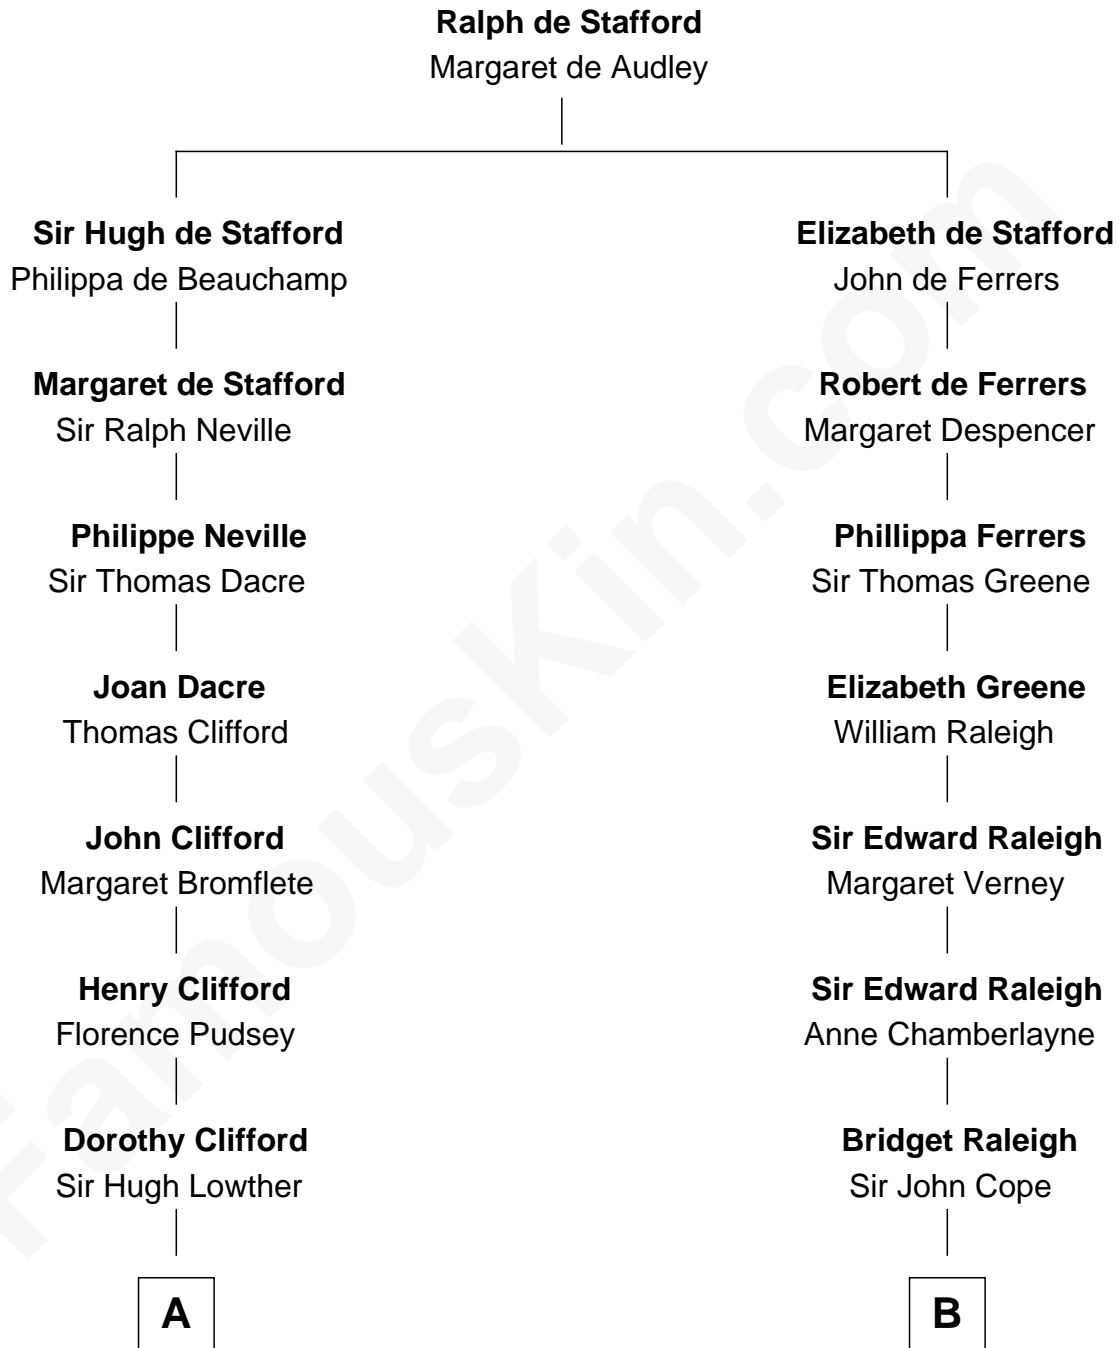

# FamousKin.com

## Relationship Chart of Fletcher Christian

*Leader of the mutiny on the Bounty*

15th cousin 1 time removed of

**Lucretia (Rudolph) Garfield**

*First Lady of President James Garfield*

**A**

**Sir Richard Lowther**

Frances Middleton

**Sir Christopher Lowther**

Eleanor Musgrave

**Sir John Lowther**

Eleanor Fleming

**Agnes Lowther**

Roger Kirkby

**William Kirkby**