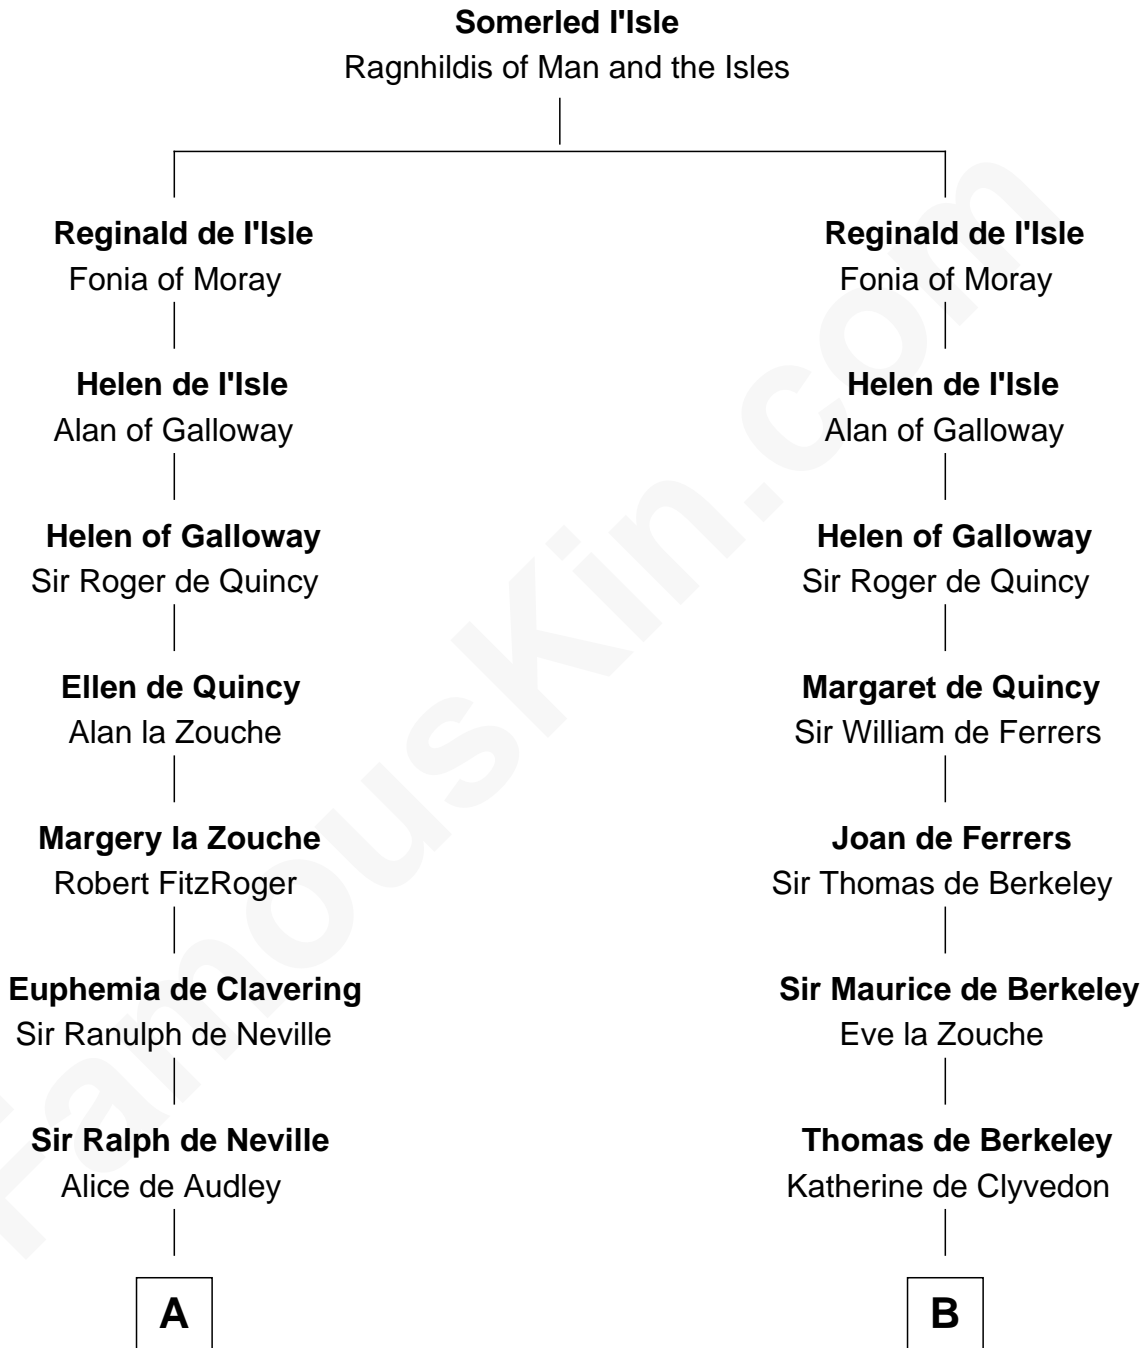

# FamousKin.com

## Relationship Chart of Fletcher Christian

*Leader of the mutiny on the Bounty*

**19th cousin 2 times removed of**

**George Mason**

*Father of the U.S. Bill of Rights*

**C**

**William Kirkby**  
Joanna Furness

**Eleanor Kirkby**  
Humphrey Senhouse

**Bridget Senhouse**  
John Christian

**Charles Christian**  
Anne Dixon

**Fletcher Christian**  
*Leader of the mutiny on the Bounty*

**D**

**Stephens Thompson**  
Dorothea Tanton