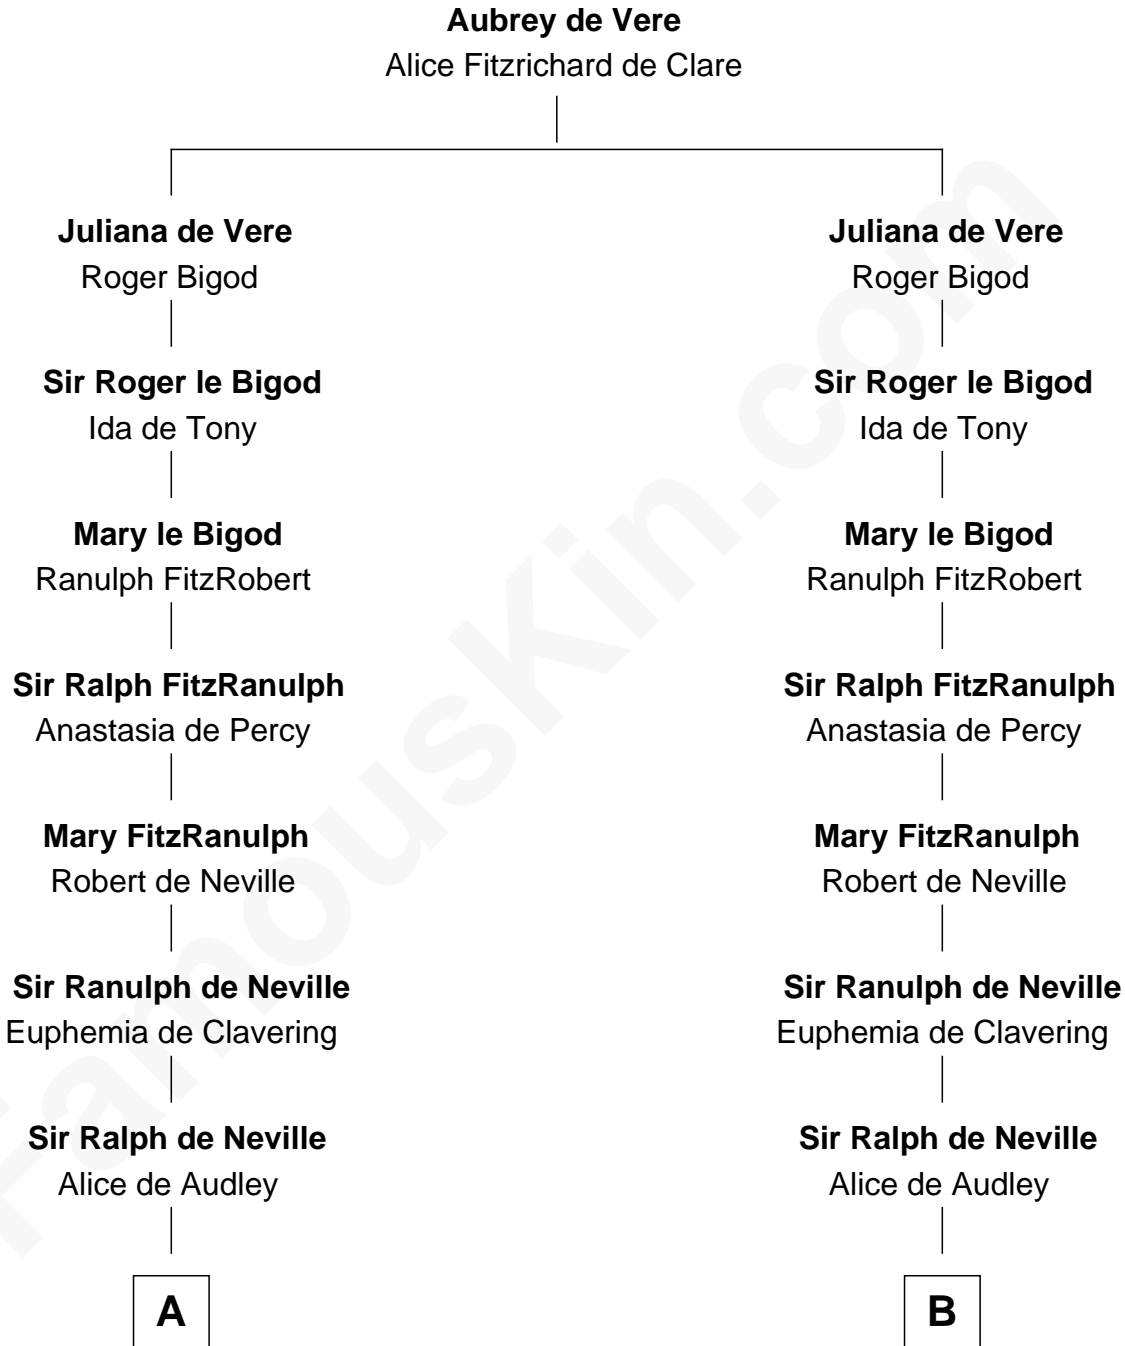

# FamousKin.com

## Relationship Chart of Fletcher Christian

*Leader of the mutiny on the Bounty*

21st cousin of

**George Mason**

*Father of the U.S. Bill of Rights*

**C**

**William Kirkby**  
Joanna Furness

**Eleanor Kirkby**  
Humphrey Senhouse

**Bridget Senhouse**  
John Christian

**Charles Christian**  
Anne Dixon

**Fletcher Christian**  
*Leader of the mutiny on the Bounty*

**D**

**Elizabeth Blencowe**  
Henry Thompson

**Sir William Thompson**  
Mary Stephens