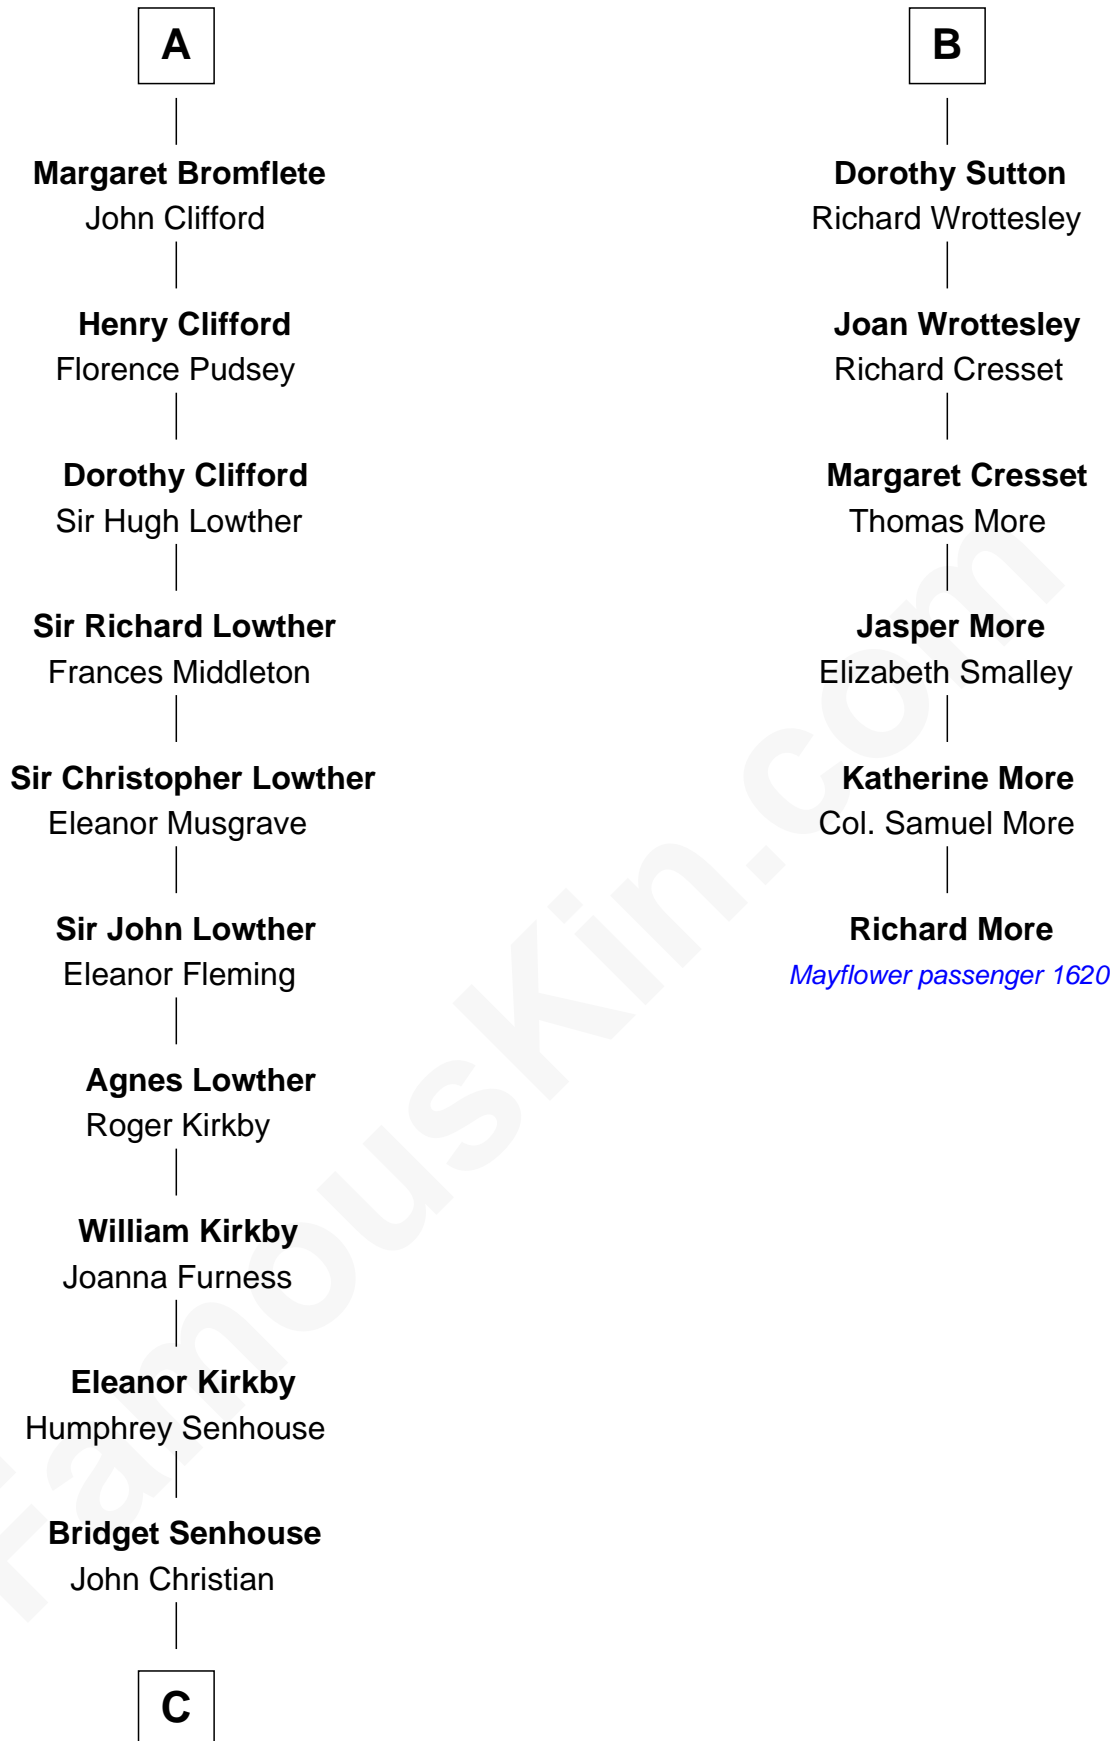

FamousKin.com

Relationship Chart of Fletcher Christian

Leader of the mutiny on the Bounty

12th cousin 6 times removed of

MAYFLOWER

Richard More

(c1614 - c1696) Mayflower passenger 1620

C

—
Charles Christian

Anne Dixon

—
Fletcher Christian

Leader of the mutiny on the Bounty

FamousKin.com