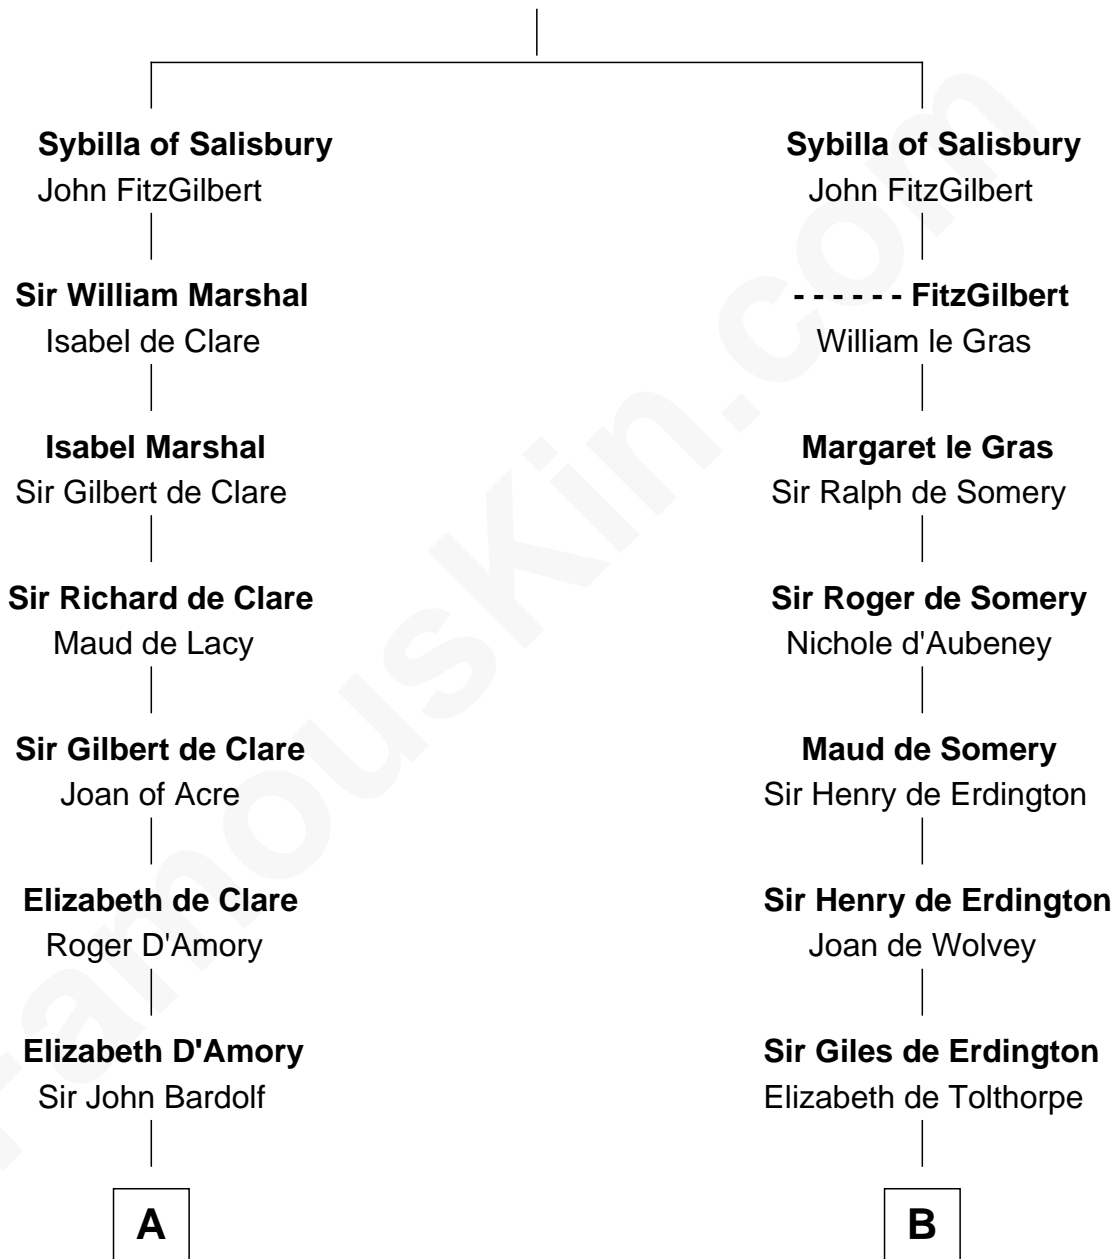

FamousKin.com

Relationship Chart of Fletcher Christian

Leader of the mutiny on the Bounty

15th cousin 5 times removed of

Richard More

(c1614 - c1696) Mayflower passenger 1620

MAYFLOWER

Walter of Salisbury

Leader of the mutiny on the Bounty

FamousKin.com