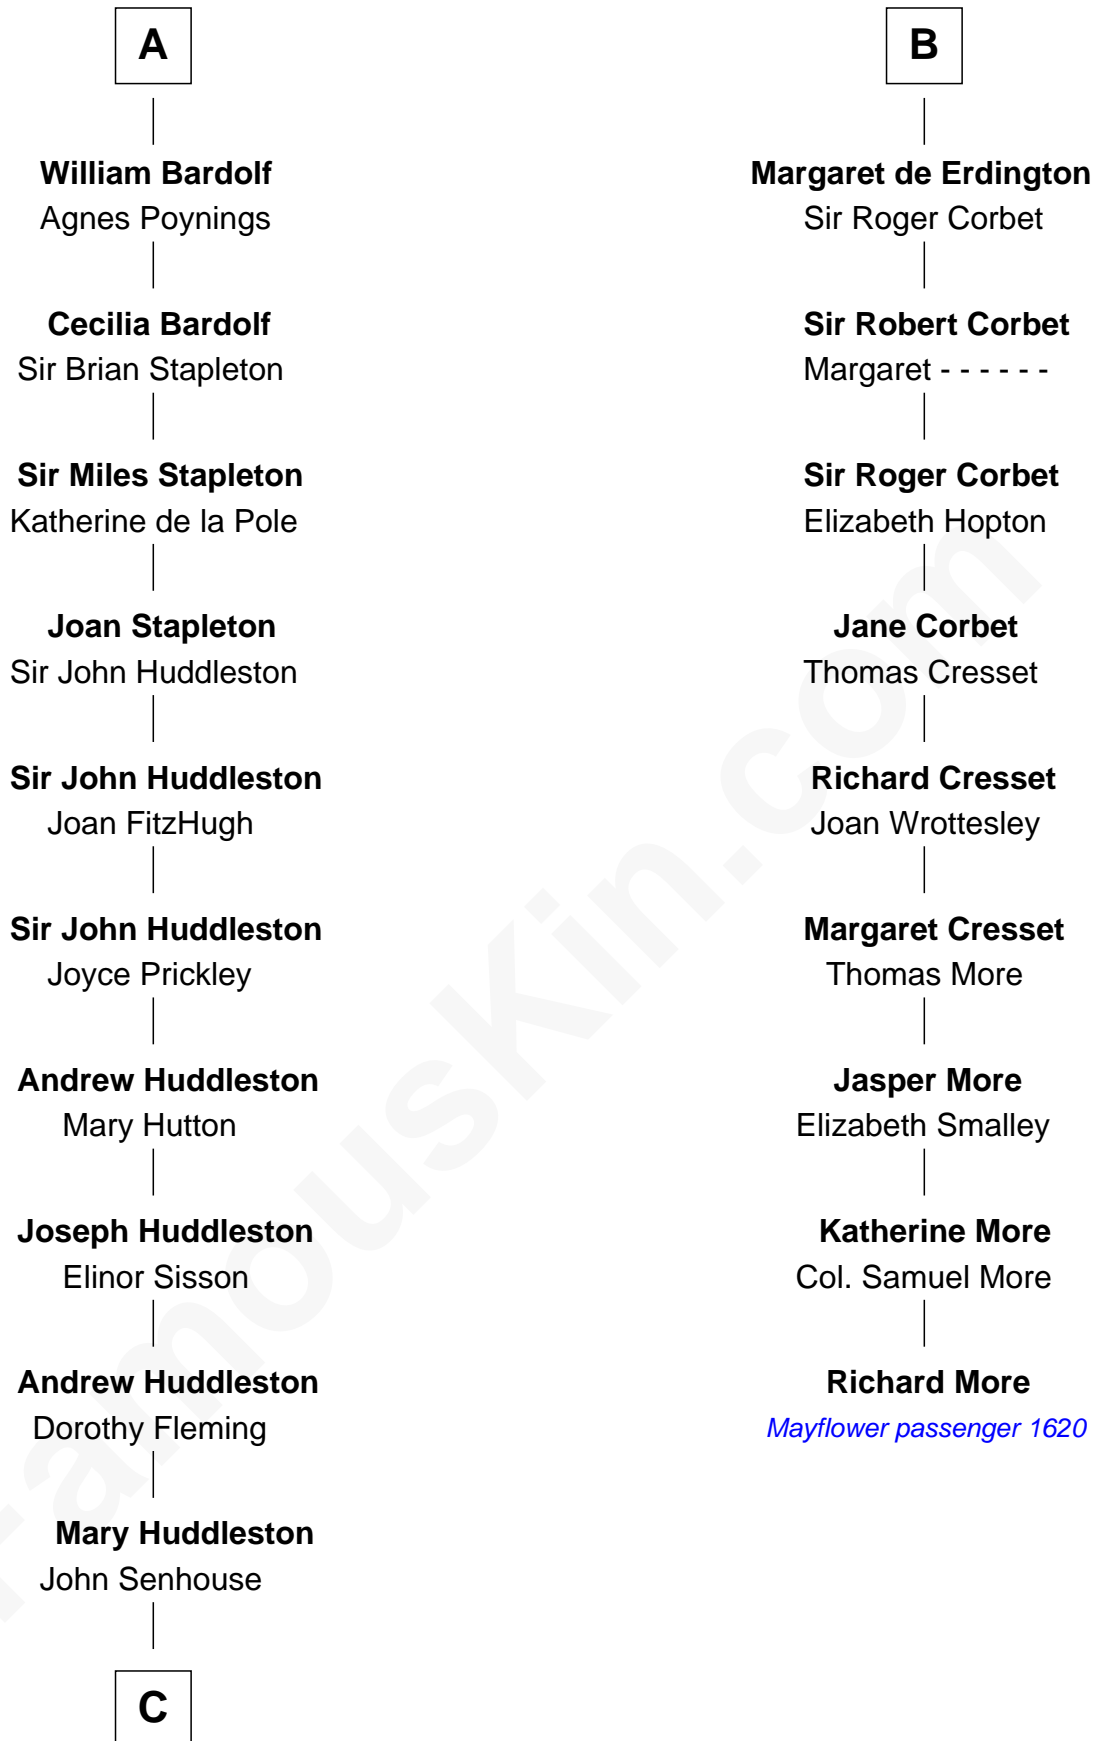

FamousKin.com

Relationship Chart of Fletcher Christian

Leader of the mutiny on the Bounty

15th cousin 5 times removed of

Richard More

(c1614 - c1696) Mayflower passenger 1620

MAYFLOWER

Walter of Salisbury