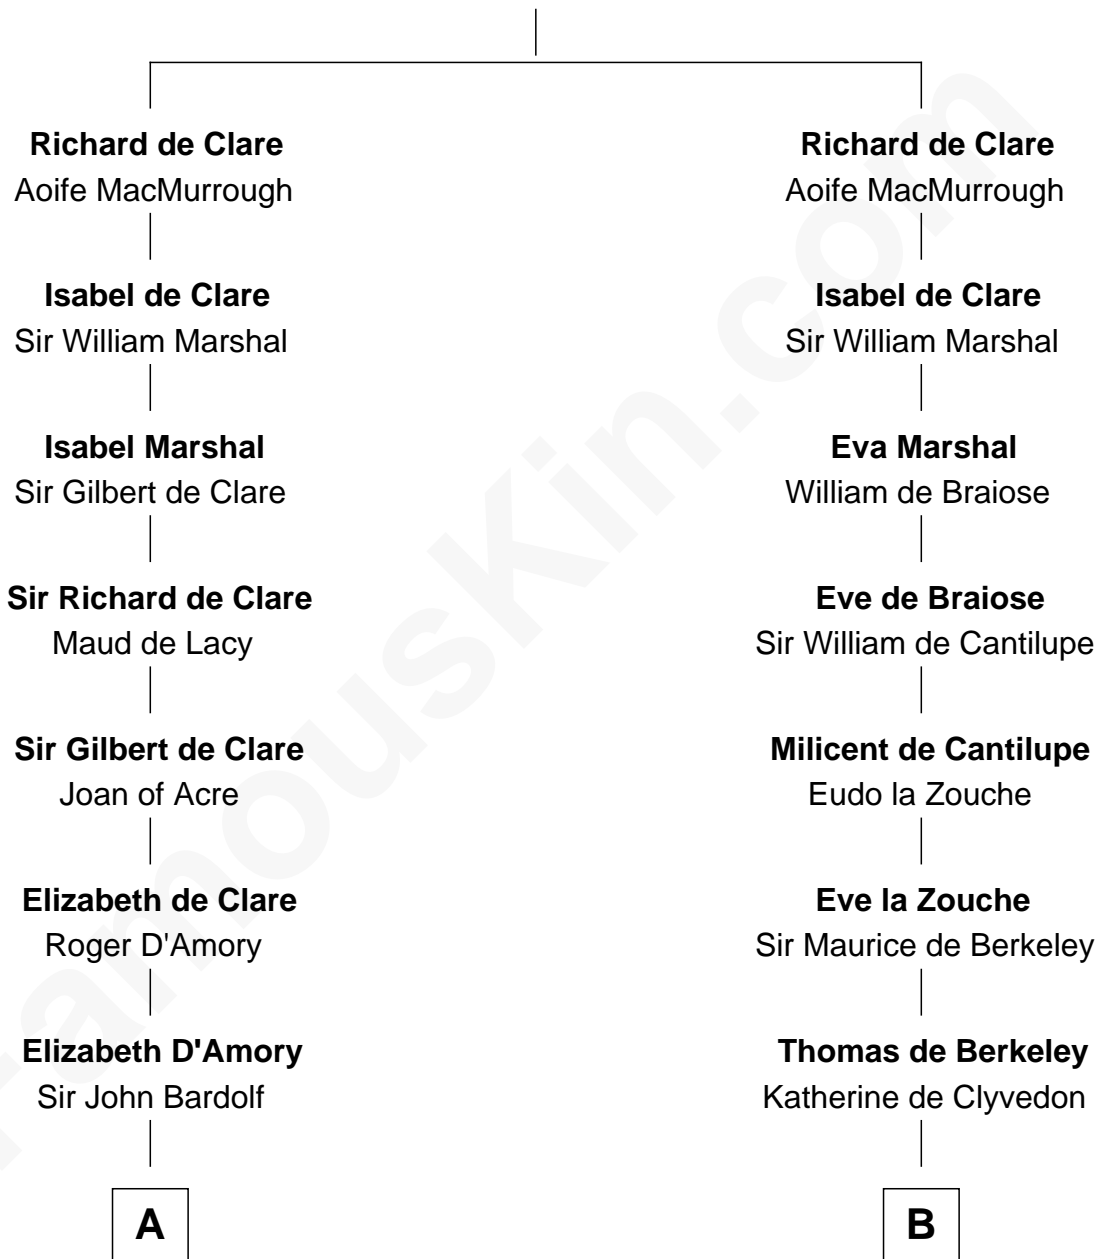

FamousKin.com

Relationship Chart of Fletcher Christian

Leader of the mutiny on the Bounty

15th cousin 5 times removed of

Richard More

(c1614 - c1696) Mayflower passenger 1620

MAYFLOWER

Gilbert Fitzgilbert de Clare

Isabel de Beaumont

A

William Bardolf
Agnes Poynings

Cecilia Bardolf
Sir Brian Stapleton

Sir Miles Stapleton
Katherine de la Pole

Joan Stapleton
Sir John Huddleston

Sir John Huddleston
Joan FitzHugh

Sir John Huddleston
Joyce Prickley