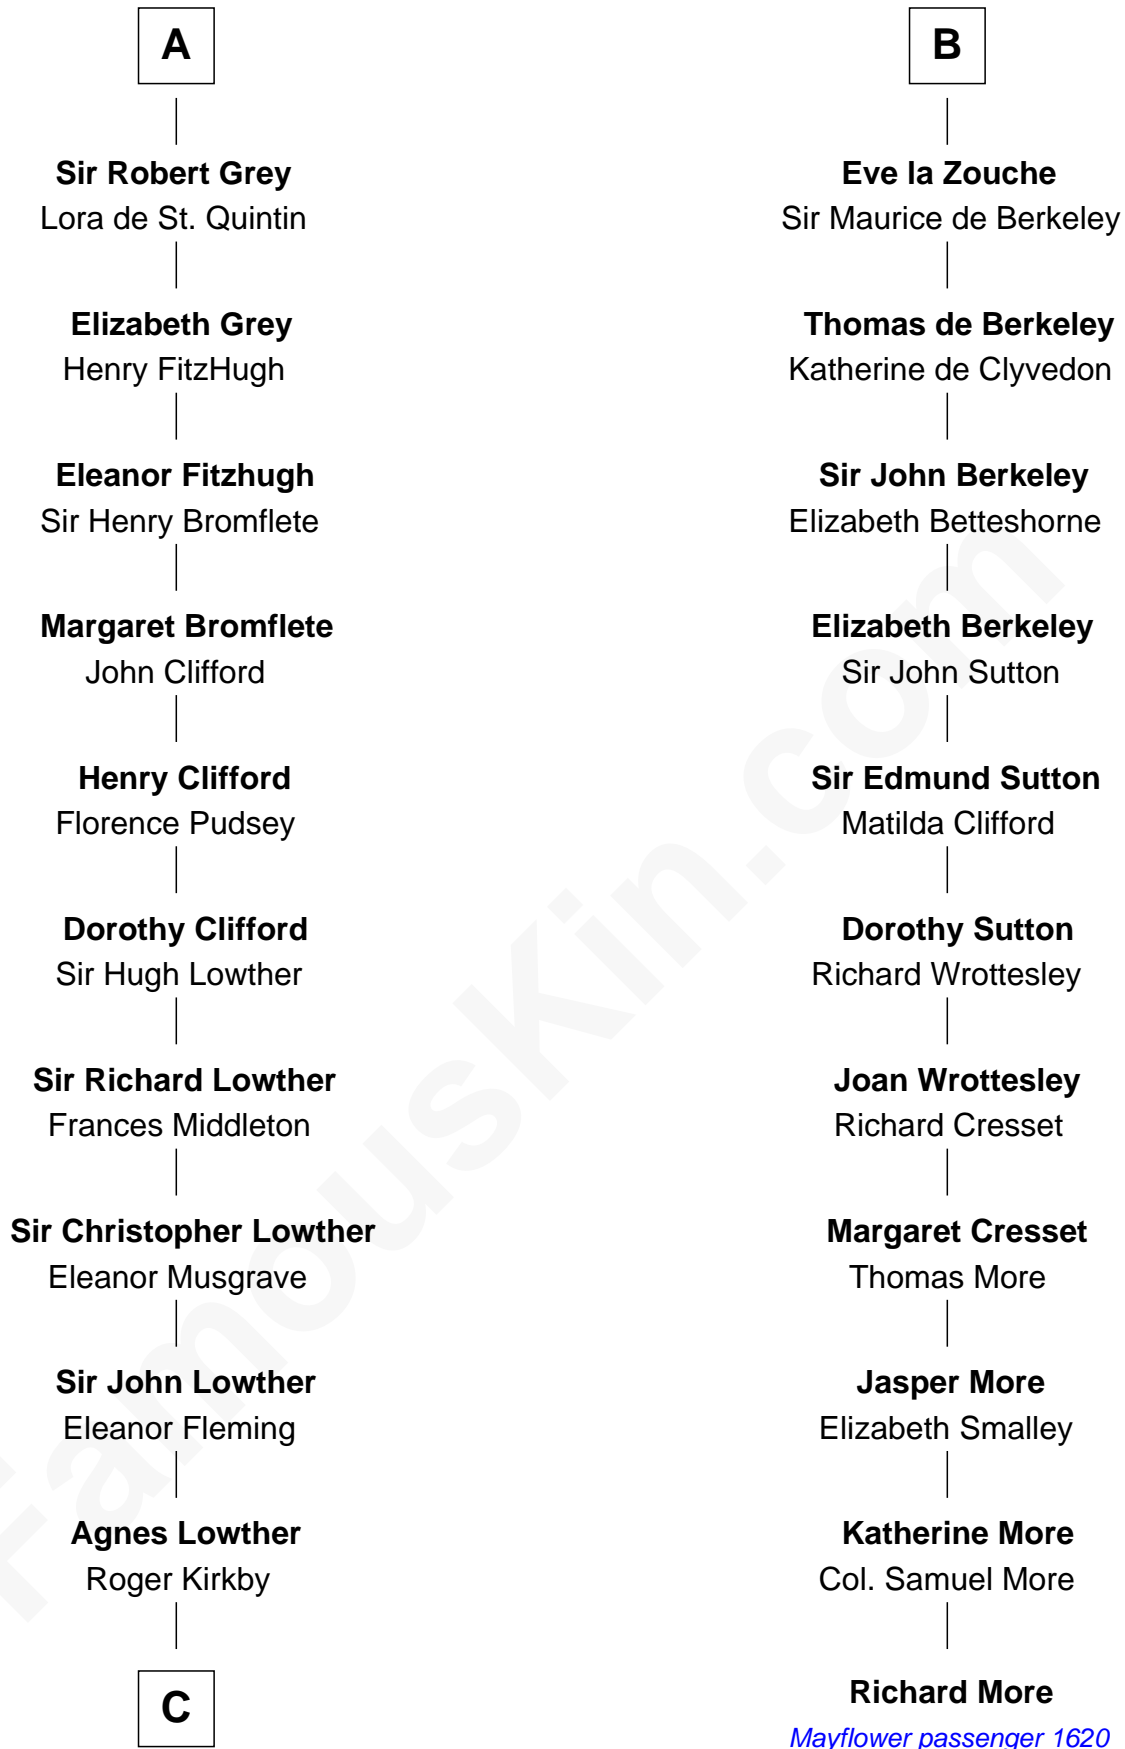

FamousKin.com

Relationship Chart of Fletcher Christian

Leader of the mutiny on the Bounty

17th cousin 4 times removed of

MAYFLOWER

Richard More

(c1614 - c1696) Mayflower passenger 1620

C

—
William Kirkby
Joanna Furness

—
Eleanor Kirkby
Humphrey Senhouse

—
Bridget Senhouse
John Christian

—
Charles Christian
Anne Dixon

—
Fletcher Christian
Leader of the mutiny on the Bounty