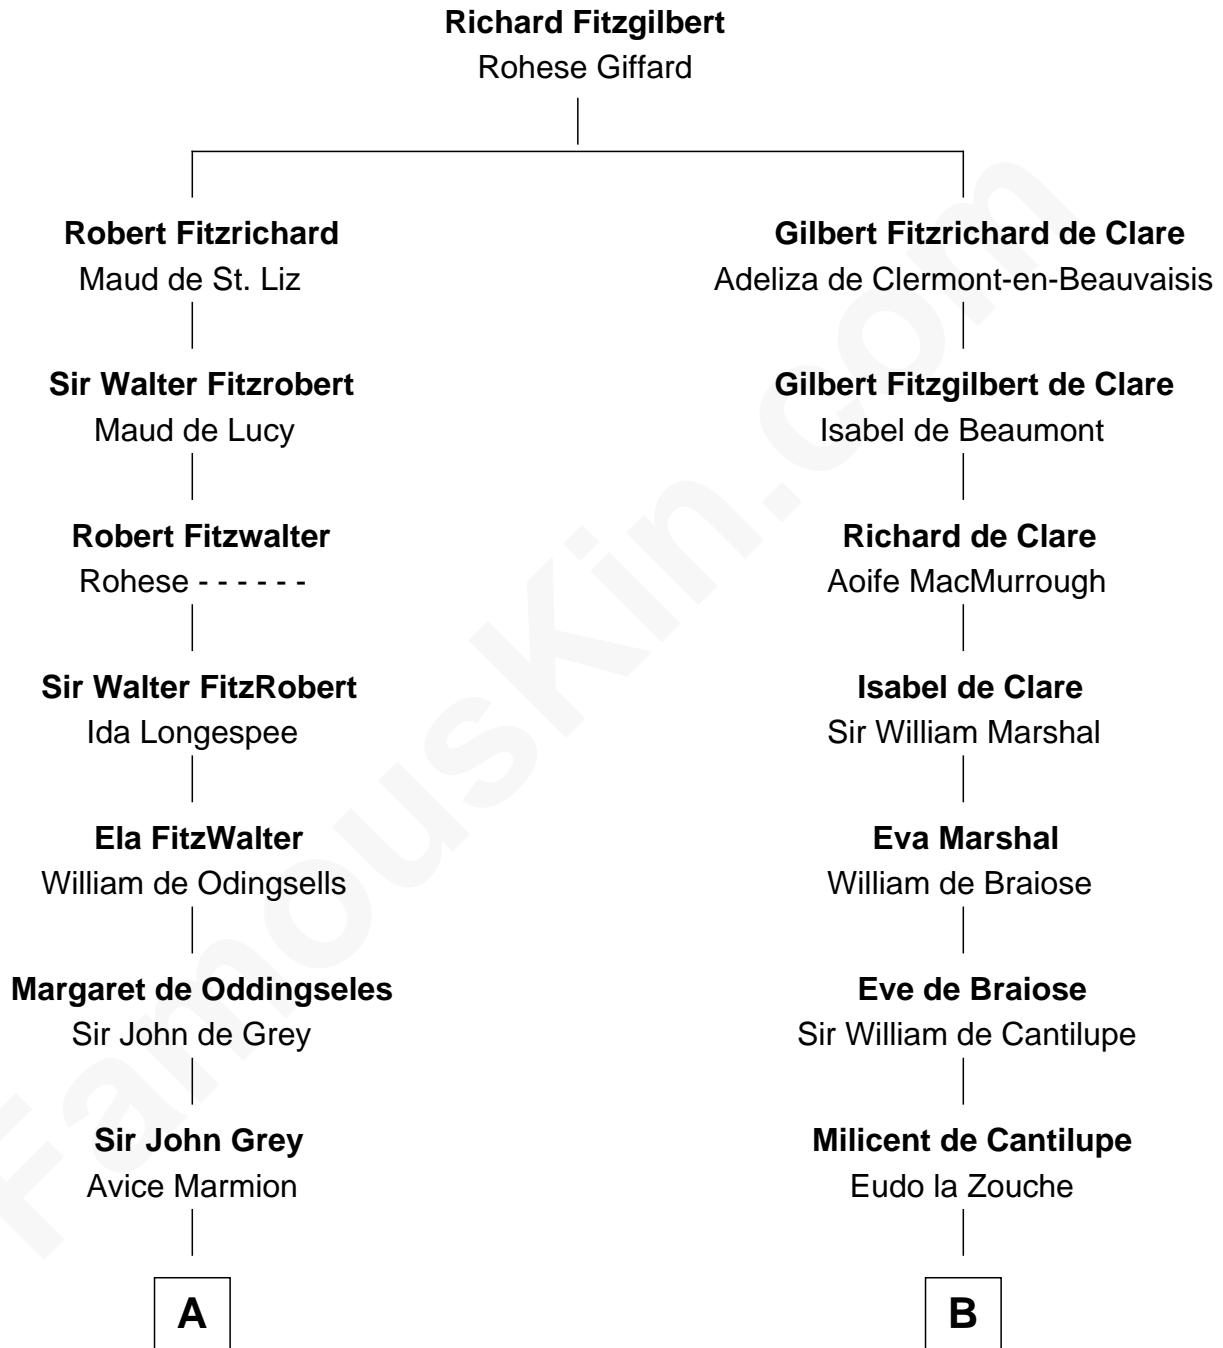

FamousKin.com

Relationship Chart of Fletcher Christian

Leader of the mutiny on the Bounty

17th cousin 4 times removed of

MAYFLOWER

Richard More

(c1614 - c1696) Mayflower passenger 1620

C

—
William Kirkby
Joanna Furness

—
Eleanor Kirkby
Humphrey Senhouse

—
Bridget Senhouse
John Christian

—
Charles Christian
Anne Dixon

—
Fletcher Christian
Leader of the mutiny on the Bounty