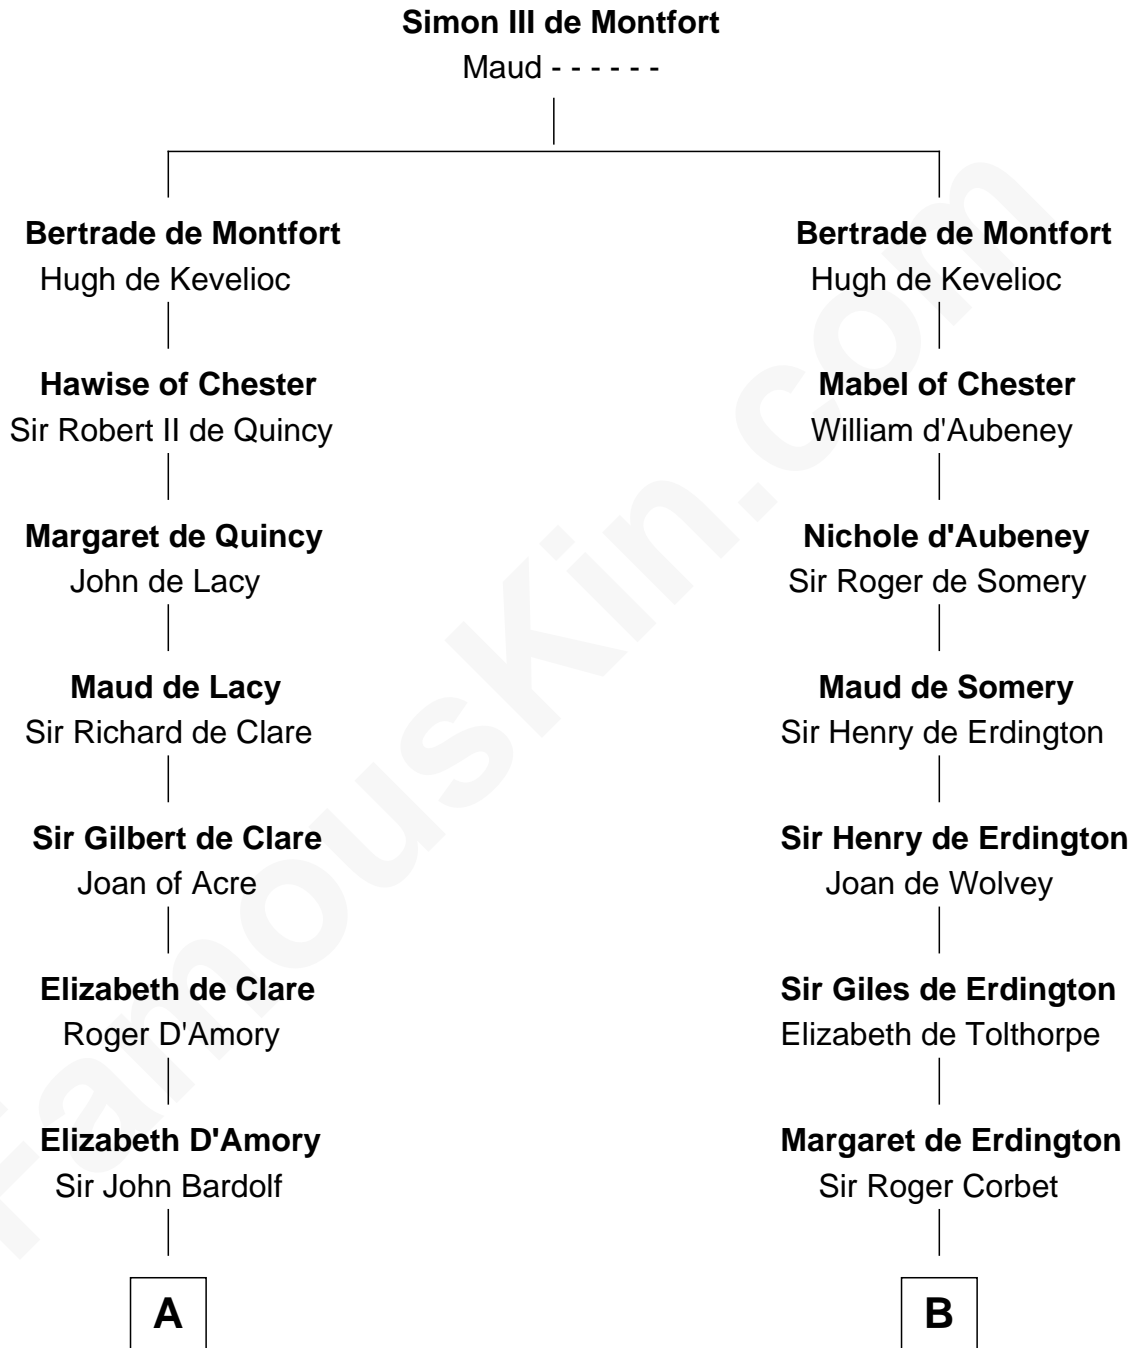

FamousKin.com

Relationship Chart of Fletcher Christian

Leader of the mutiny on the Bounty

14th cousin 6 times removed of

Richard More

(c1614 - c1696) Mayflower passenger 1620

MAYFLOWER

C

—
Humphrey Senhouse

Eleanor Kirkby

—
Bridget Senhouse

John Christian

—
Charles Christian

Anne Dixon

—
Fletcher Christian

Leader of the mutiny on the Bounty