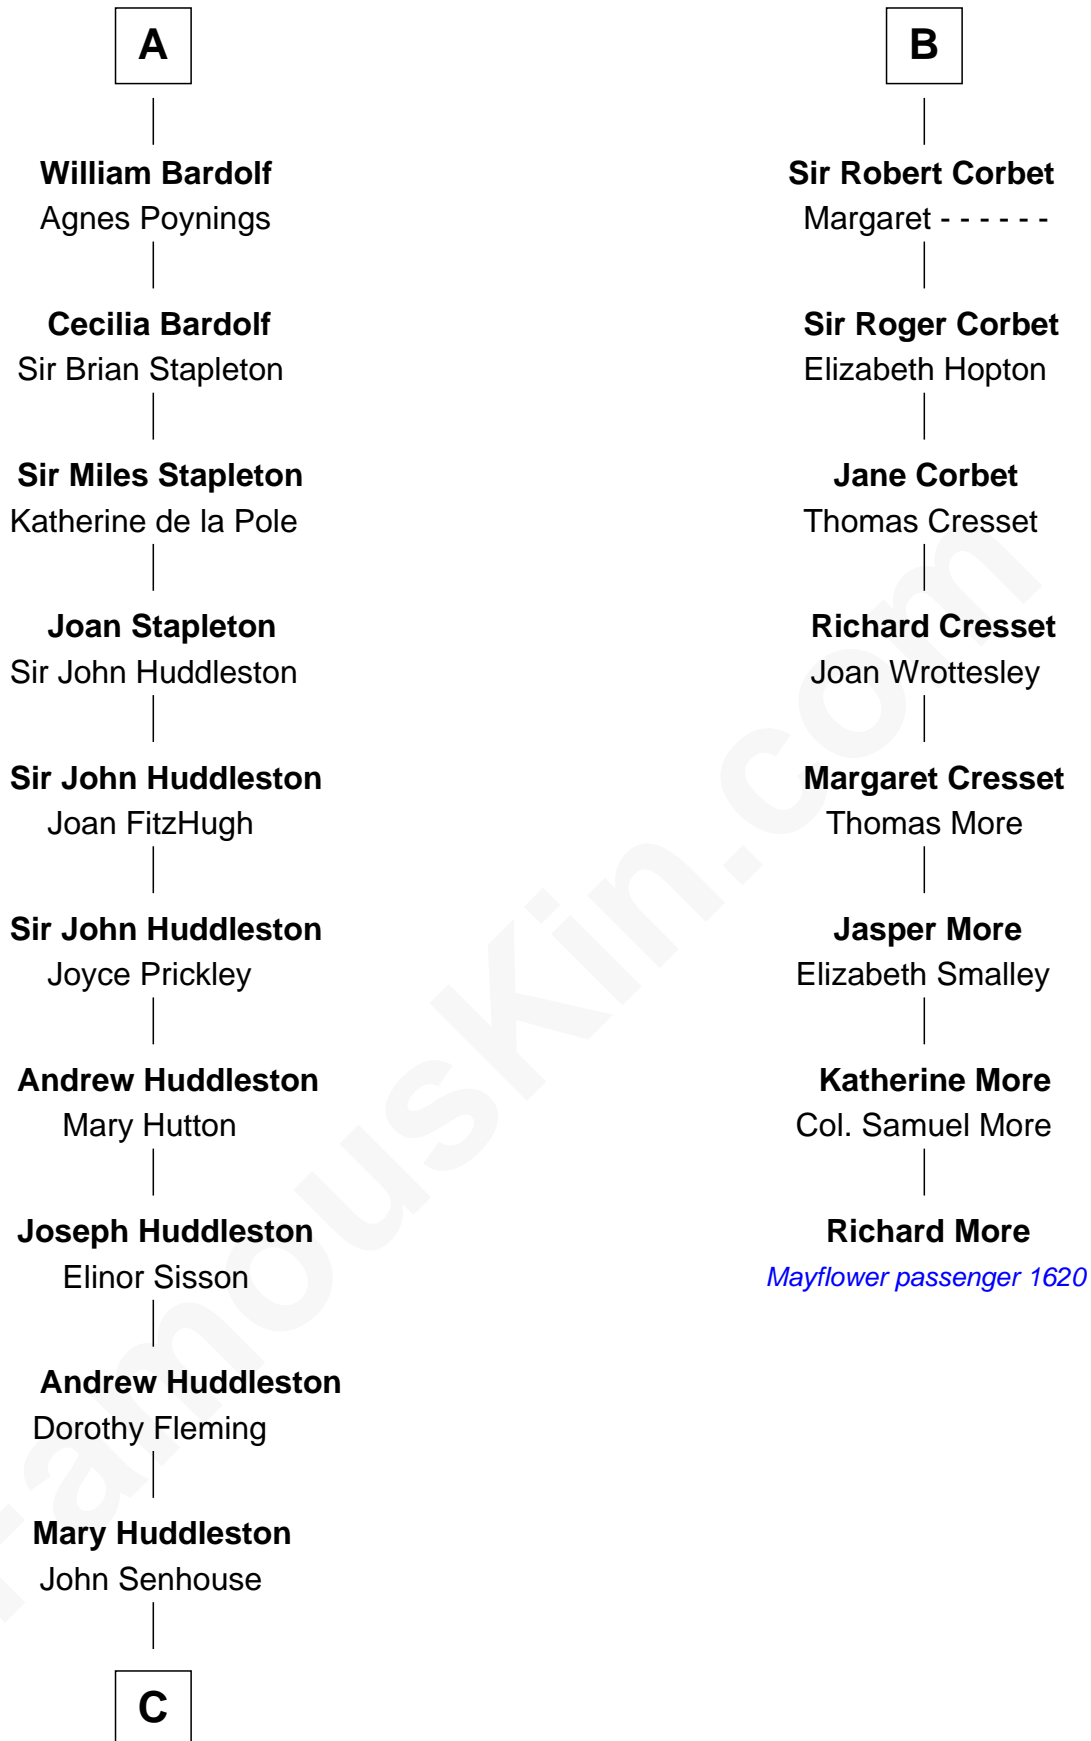

FamousKin.com

Relationship Chart of Fletcher Christian

Leader of the mutiny on the Bounty

14th cousin 6 times removed of

Richard More

(c1614 - c1696) Mayflower passenger 1620

MAYFLOWER

C

—
Humphrey Senhouse

Eleanor Kirkby

—
Bridget Senhouse

John Christian

—
Charles Christian

Anne Dixon

—
Fletcher Christian

Leader of the mutiny on the Bounty