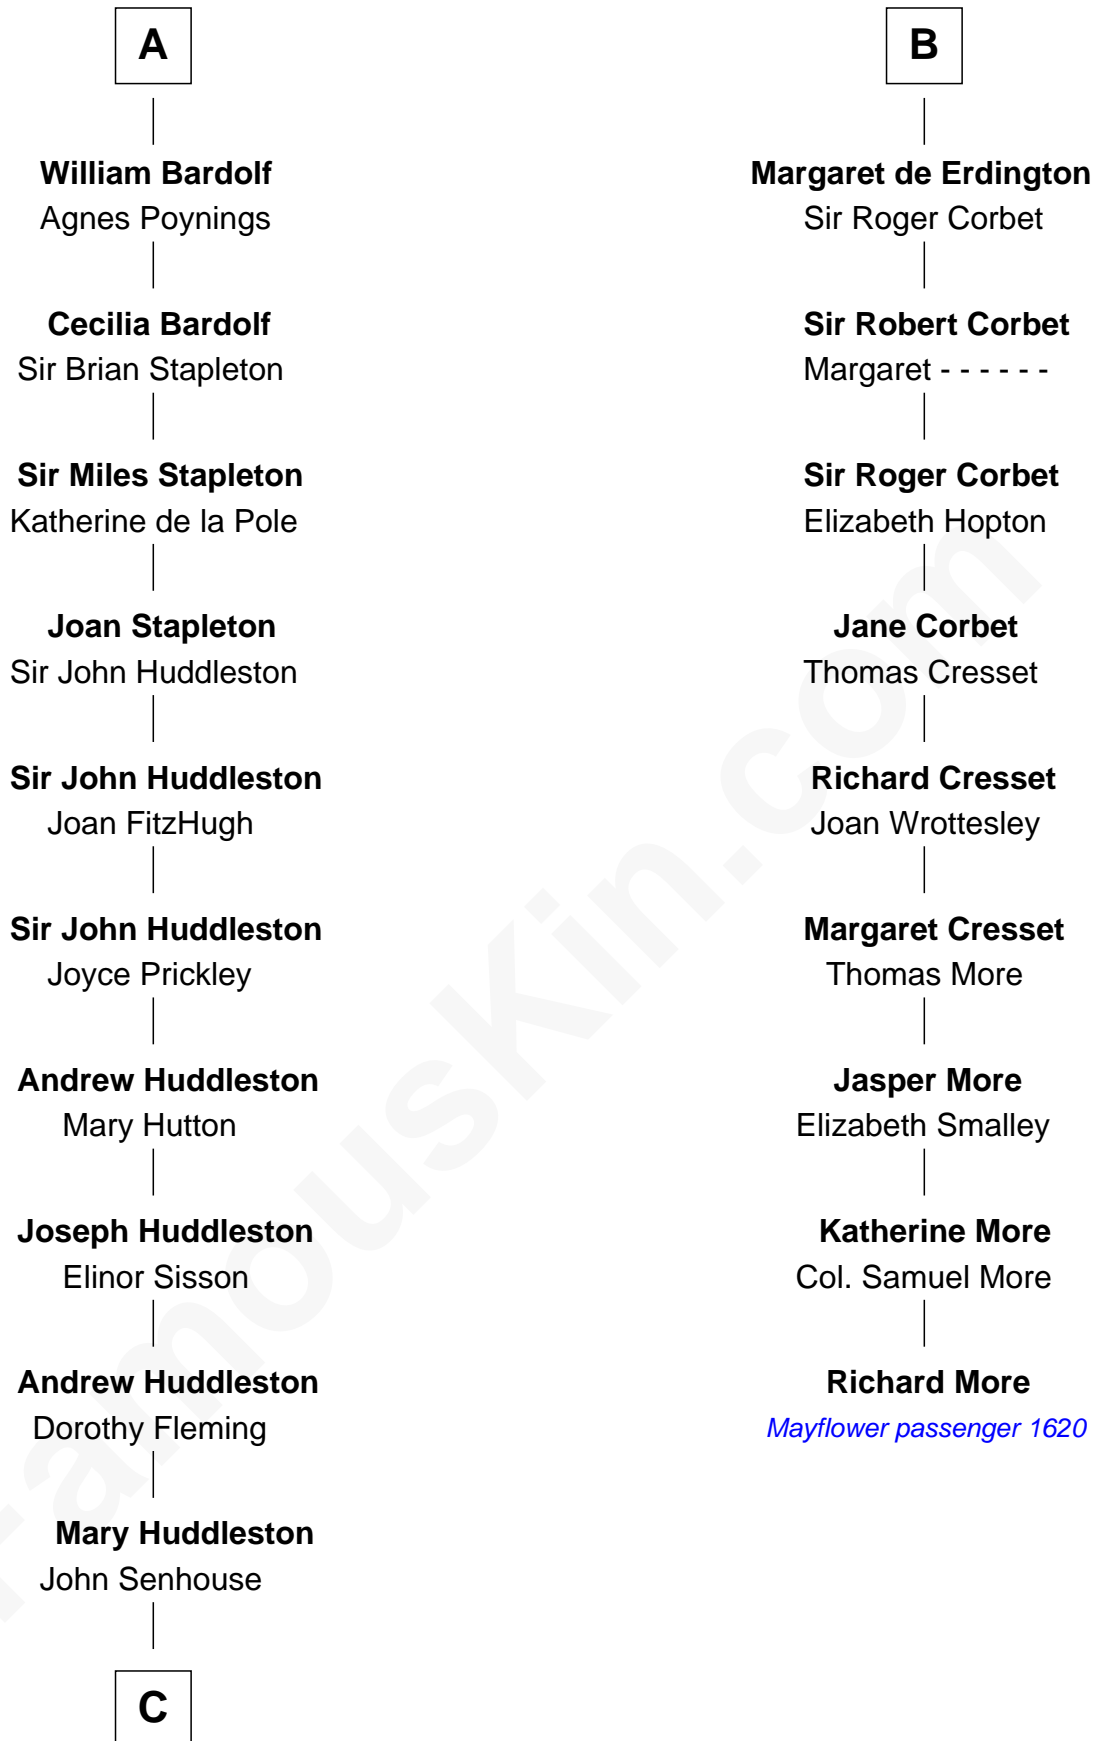

## Relationship Chart of Fletcher Christian

Leader of the mutiny on the Bounty

15th cousin 5 times removed of

**Richard More**

(c1614 - c1696) Mayflower passenger 1620

**MAYFLOWER**

**C**

—  
**Humphrey Senhouse**

Eleanor Kirkby

—  
**Bridget Senhouse**

John Christian

—  
**Charles Christian**

Anne Dixon

—  
**Fletcher Christian**

*Leader of the mutiny on the Bounty*

FamousKin.com