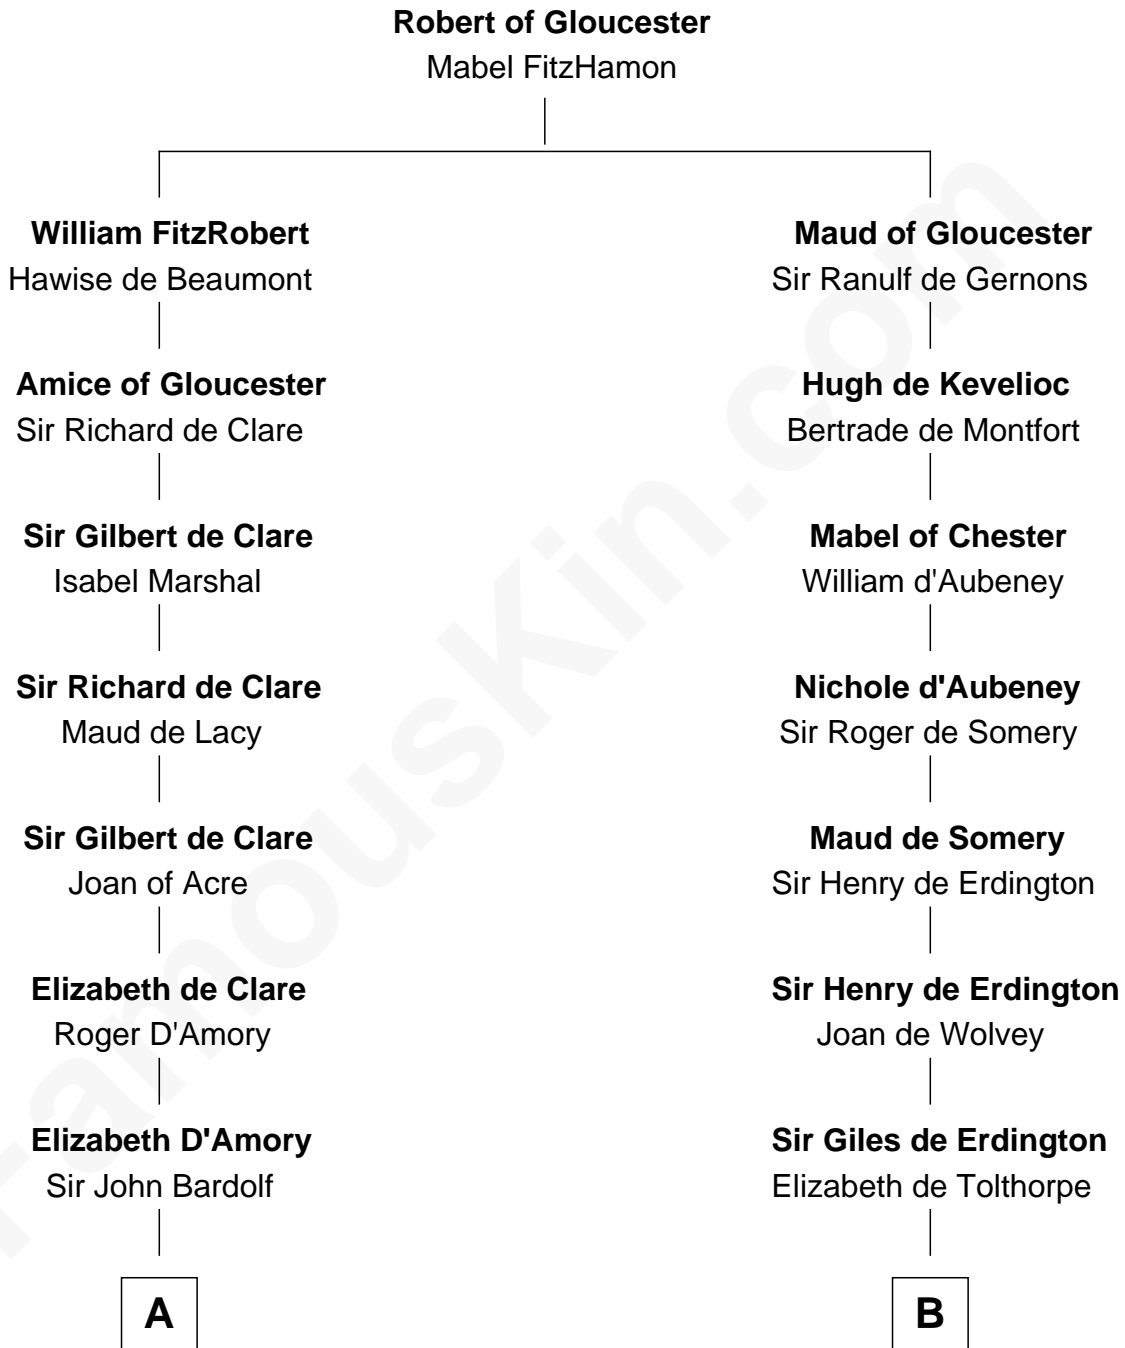

## Relationship Chart of Fletcher Christian

Leader of the mutiny on the Bounty

15th cousin 5 times removed of

**Richard More**

(c1614 - c1696) Mayflower passenger 1620

**MAYFLOWER**

**C**

—  
**Humphrey Senhouse**

Eleanor Kirkby

—  
**Bridget Senhouse**

John Christian

—  
**Charles Christian**

Anne Dixon

—  
**Fletcher Christian**

*Leader of the mutiny on the Bounty*

FamousKin.com