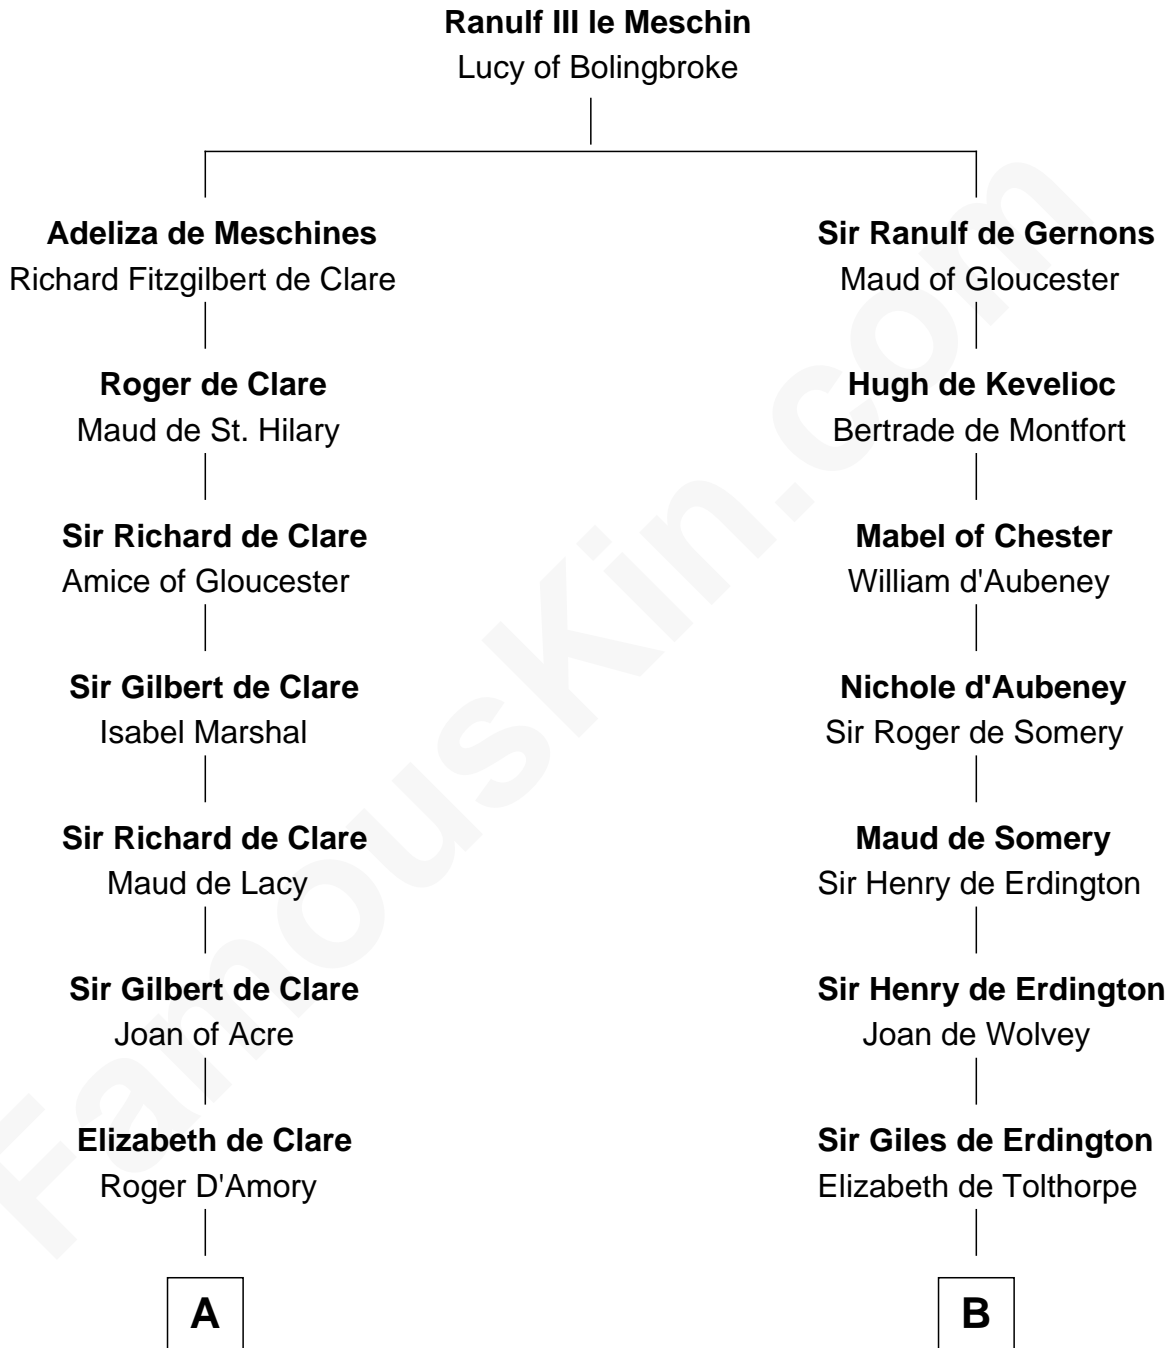

## Relationship Chart of Fletcher Christian

Leader of the mutiny on the Bounty

15th cousin 6 times removed of

**Richard More**

(c1614 - c1696) Mayflower passenger 1620

**MAYFLOWER**

**C**

—  
**Mary Huddleston**

John Senhouse

—  
**Humphrey Senhouse**

Eleanor Kirkby

—  
**Bridget Senhouse**

John Christian

—  
**Charles Christian**

Anne Dixon

—  
**Fletcher Christian**

*Leader of the mutiny on the Bounty*