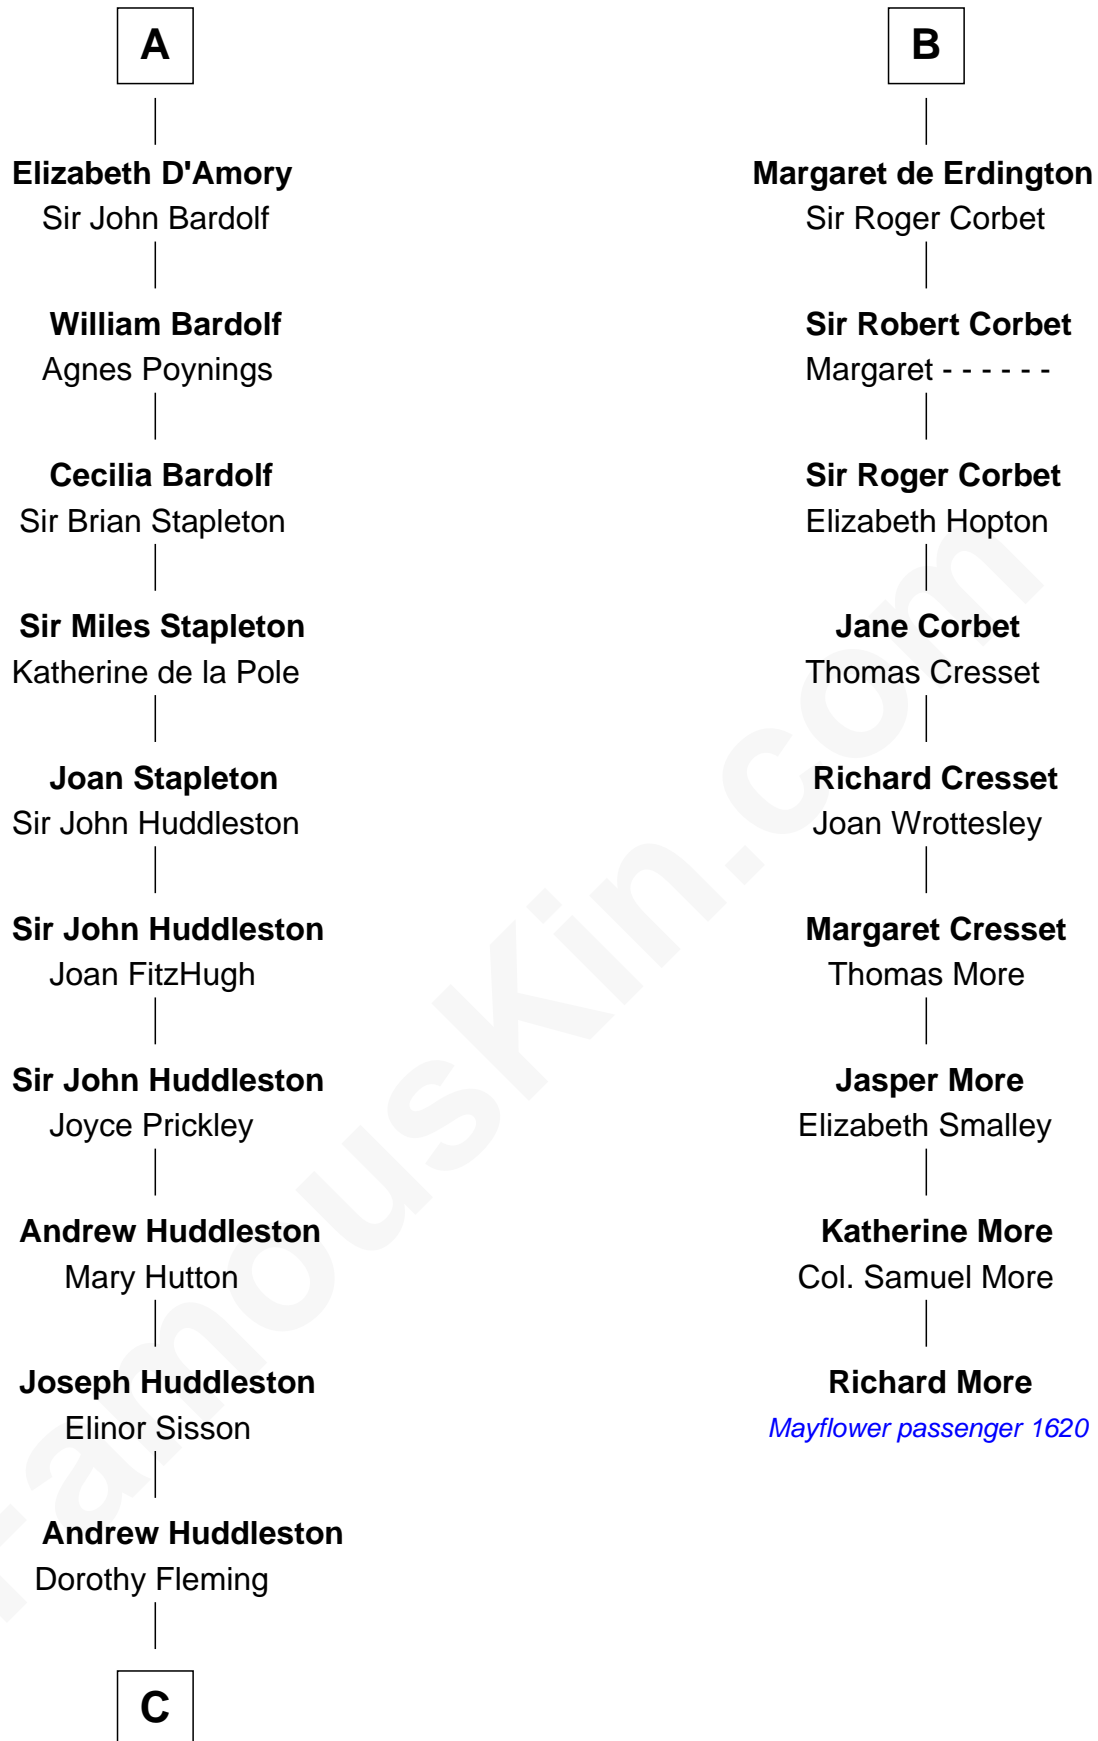

## Relationship Chart of Fletcher Christian

Leader of the mutiny on the Bounty

15th cousin 6 times removed of

**Richard More**

(c1614 - c1696) Mayflower passenger 1620

**MAYFLOWER**

**C**

—  
**Mary Huddleston**

John Senhouse

—  
**Humphrey Senhouse**

Eleanor Kirkby

—  
**Bridget Senhouse**

John Christian

—  
**Charles Christian**

Anne Dixon

—  
**Fletcher Christian**