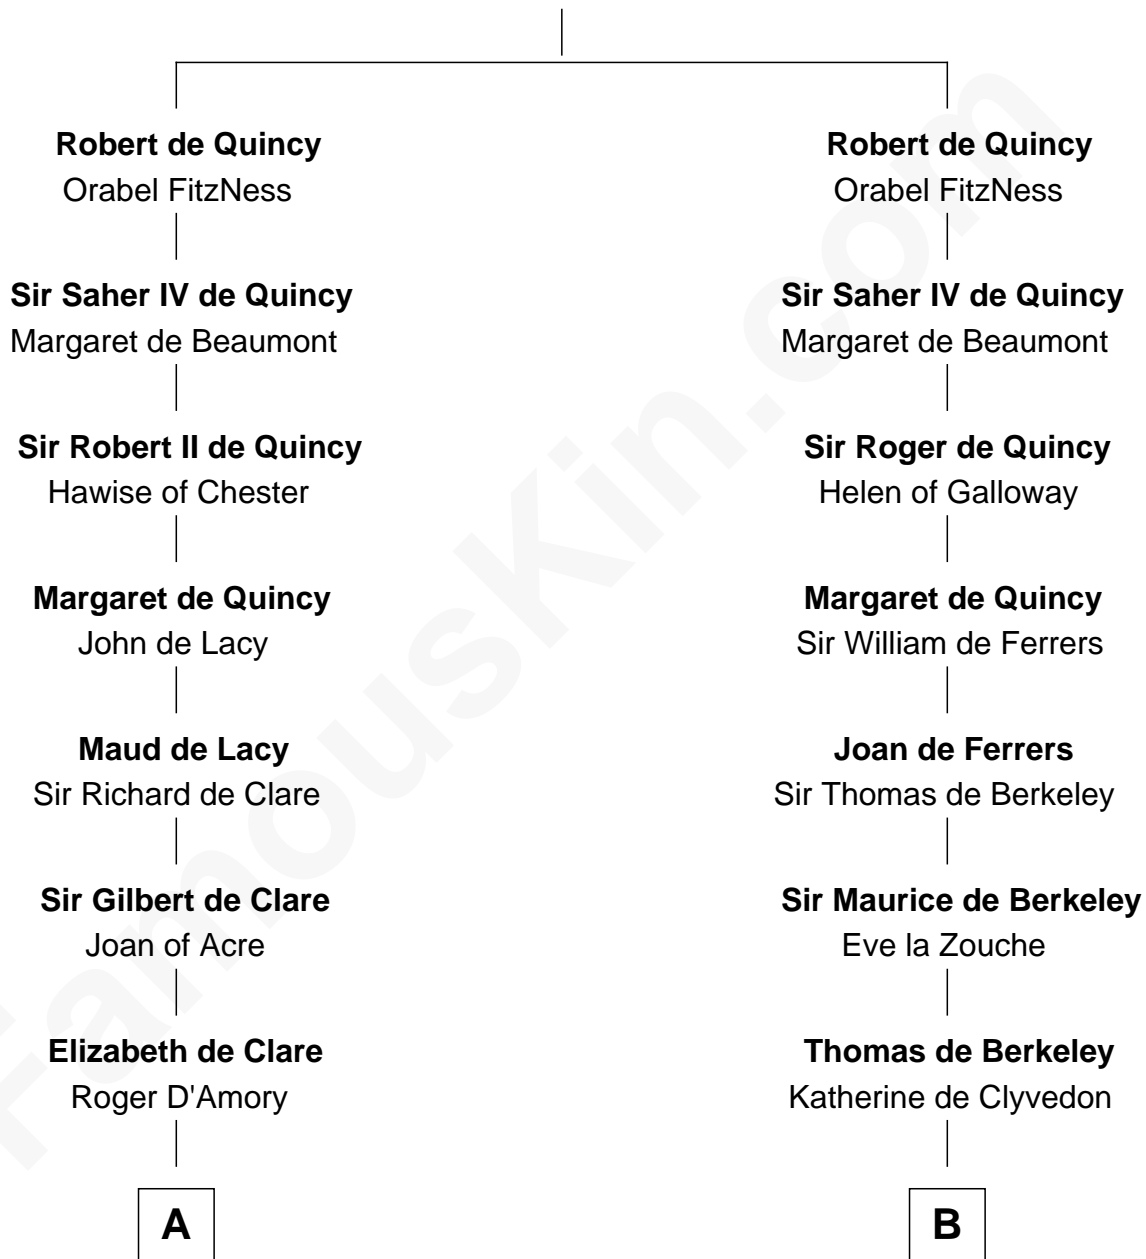

FamousKin.com

Relationship Chart of Fletcher Christian

Leader of the mutiny on the Bounty

15th cousin 6 times removed of

MAYFLOWER

Richard More

(c1614 - c1696) Mayflower passenger 1620

Saheer I de Quincy

Maud de St. Liz

C

—
Mary Huddleston

John Senhouse

—
Humphrey Senhouse

Eleanor Kirkby

—
Bridget Senhouse

John Christian

—
Charles Christian

Anne Dixon

—
Fletcher Christian

Leader of the mutiny on the Bounty

FamousKin.com