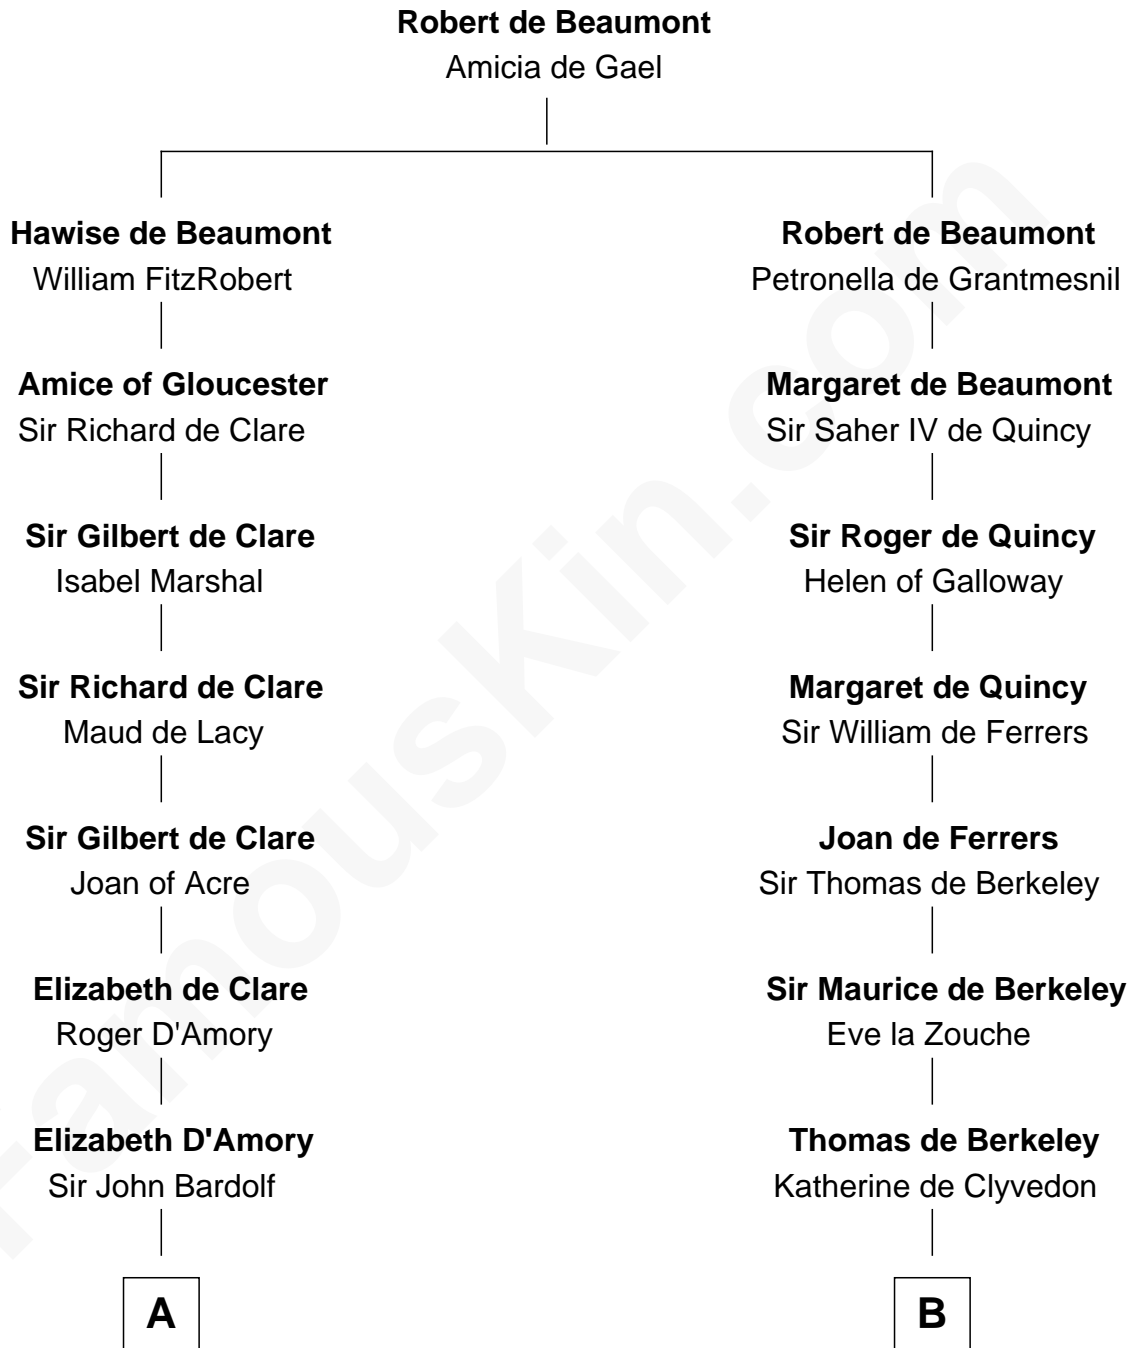

THE "BOUNTY" AT ANCHOR

# FamousKin.com Relationship Chart of Fletcher Christian

Leader of the mutiny on the Bounty

15th cousin 5 times removed of

**Richard More**

(c1614 - c1696) Mayflower passenger 1620

**MAYFLOWER**

**A**

**William Bardolf**  
Agnes Poynings

**Cecilia Bardolf**  
Sir Brian Stapleton

**Sir Miles Stapleton**  
Katherine de la Pole

**Joan Stapleton**  
Sir John Huddleston

**Sir John Huddleston**  
Joan FitzHugh

**Sir John Huddleston**  
Joyce Prickley