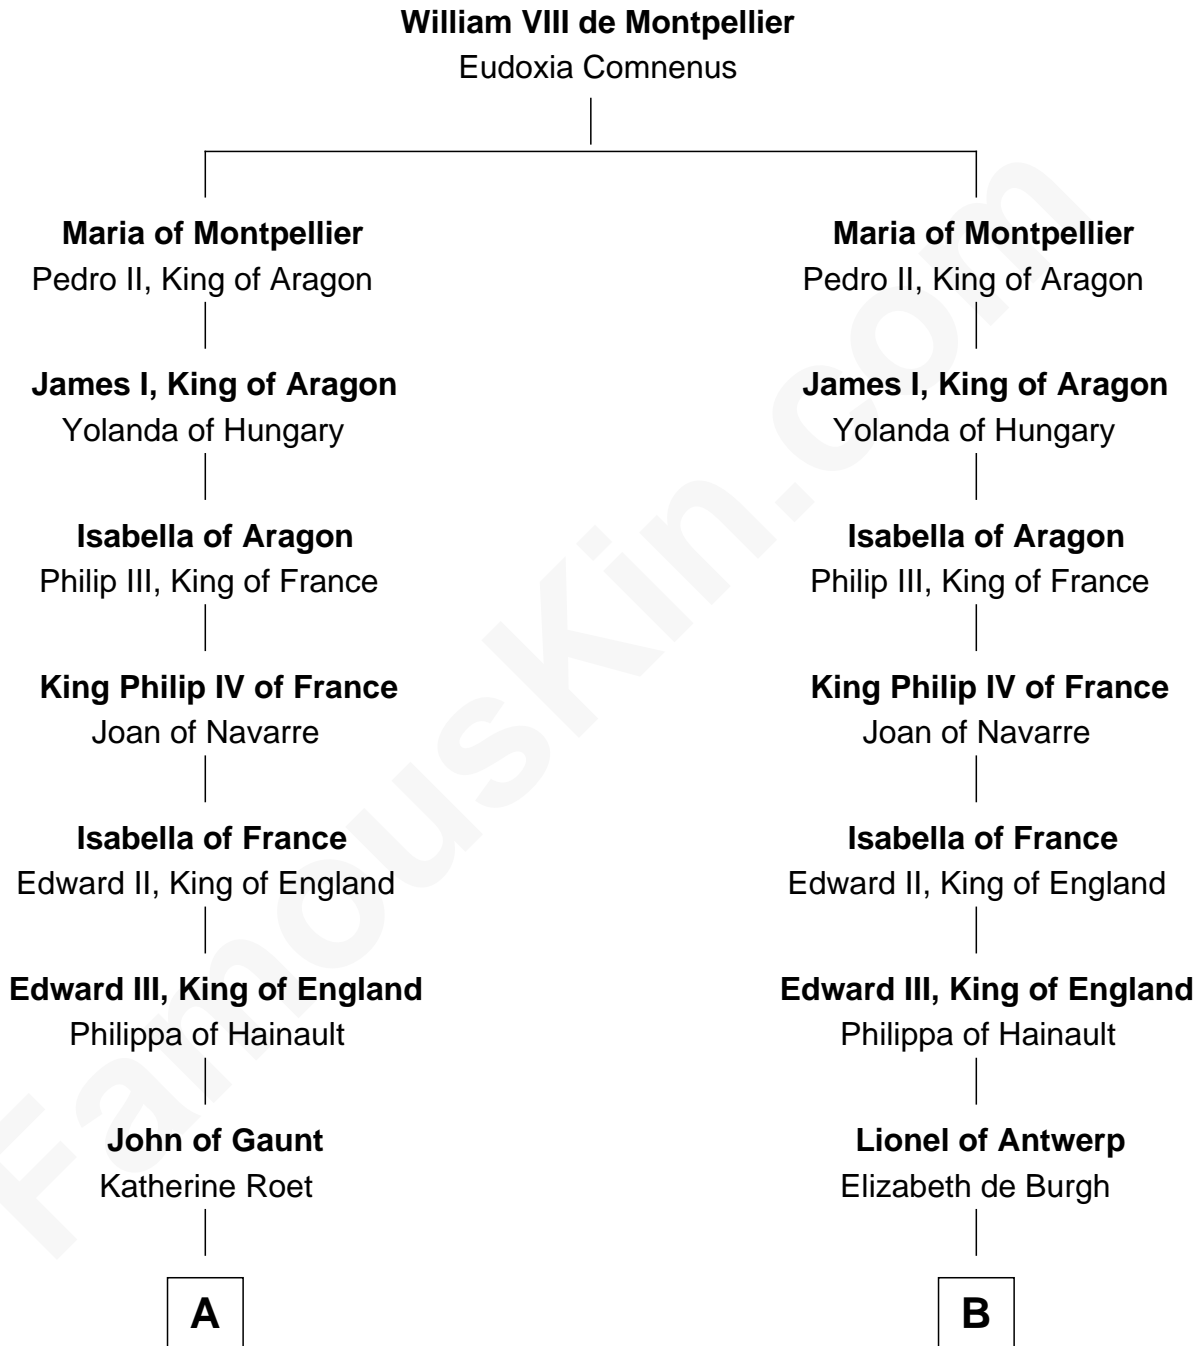

FamousKin.com

Relationship Chart of Fletcher Christian

Leader of the mutiny on the Bounty

17th cousin 3 times removed of

Richard More

(c1614 - c1696) Mayflower passenger 1620

MAYFLOWER

C

—
Eleanor Kirkby
Humphrey Senhouse

—
Bridget Senhouse
John Christian

—
Charles Christian
Anne Dixon

—
Fletcher Christian
Leader of the mutiny on the Bounty

FamousKin.com