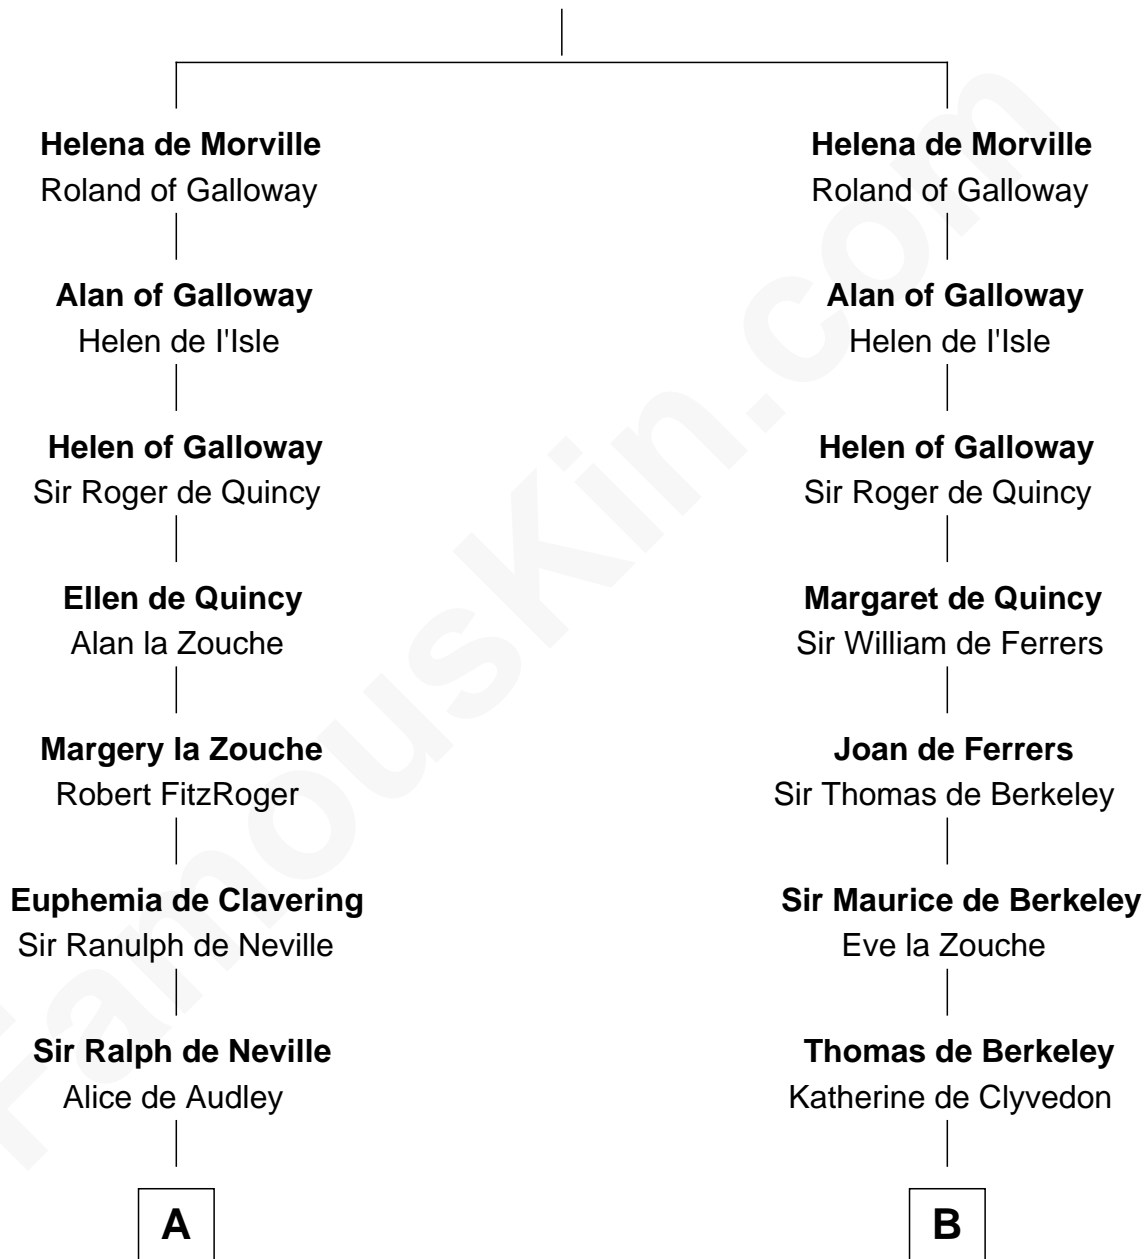

FamousKin.com

Relationship Chart of Fletcher Christian

Leader of the mutiny on the Bounty

15th cousin 6 times removed of

MAYFLOWER

Richard More

(c1614 - c1696) Mayflower passenger 1620

Richard de Morville

Avice of Lancaster

C

—
William Kirkby
Joanna Furness

—
Eleanor Kirkby
Humphrey Senhouse

—
Bridget Senhouse
John Christian

—
Charles Christian
Anne Dixon

—
Fletcher Christian
Leader of the mutiny on the Bounty