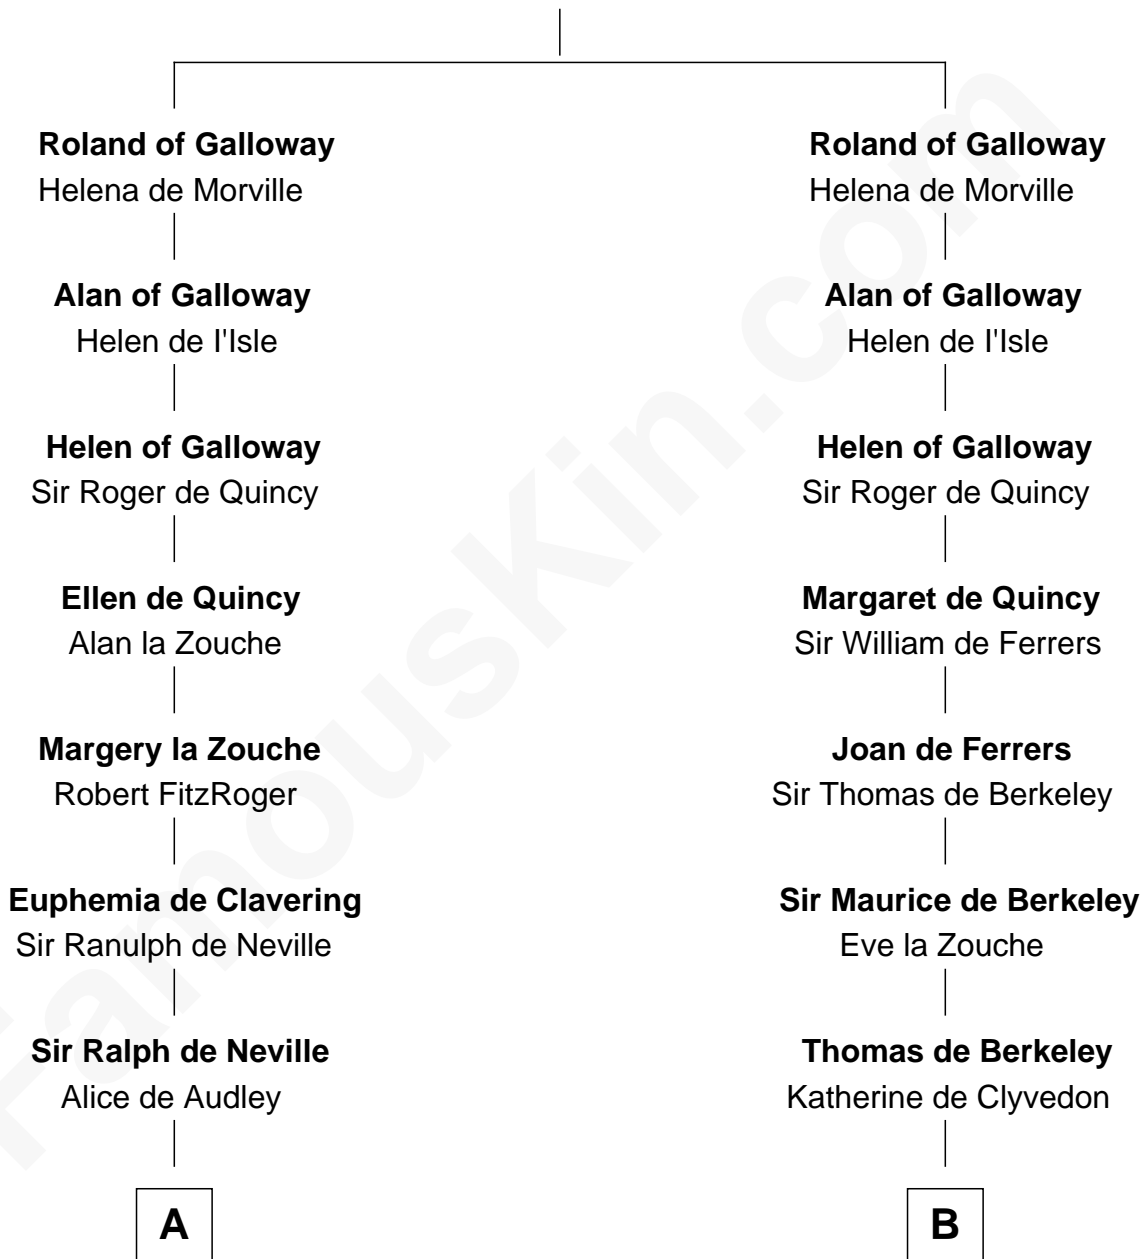

FamousKin.com

Relationship Chart of Fletcher Christian

Leader of the mutiny on the Bounty

15th cousin 6 times removed of

MAYFLOWER

Richard More

(c1614 - c1696) Mayflower passenger 1620

Uhtred of Galloway

Gunnild of Dunbar

C

—
William Kirkby
Joanna Furness

—
Eleanor Kirkby
Humphrey Senhouse

—
Bridget Senhouse
John Christian

—
Charles Christian
Anne Dixon

—
Fletcher Christian
Leader of the mutiny on the Bounty