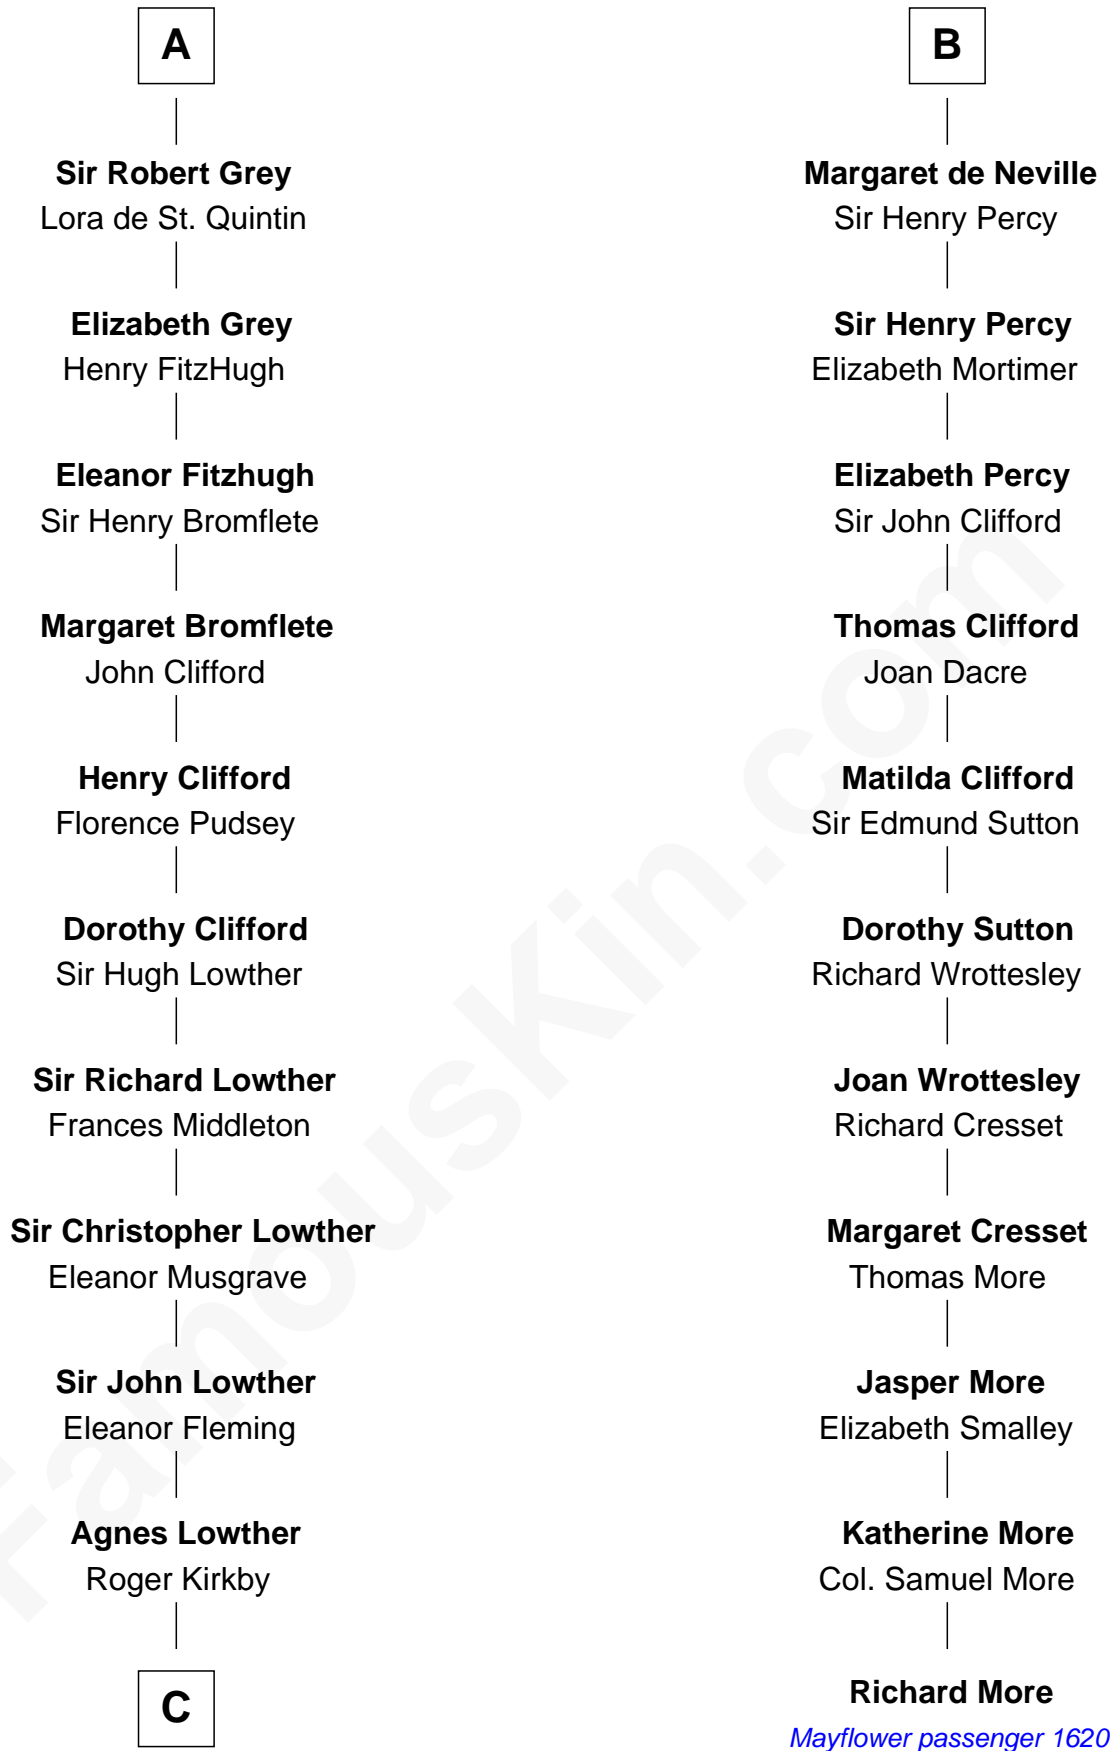

FamousKin.com

Relationship Chart of Fletcher Christian

Leader of the mutiny on the Bounty

17th cousin 4 times removed of

MAYFLOWER

Richard More

(c1614 - c1696) Mayflower passenger 1620

C

—
William Kirkby
Joanna Furness

—
Eleanor Kirkby
Humphrey Senhouse

—
Bridget Senhouse
John Christian

—
Charles Christian
Anne Dixon

—
Fletcher Christian
Leader of the mutiny on the Bounty

FamousKin.com