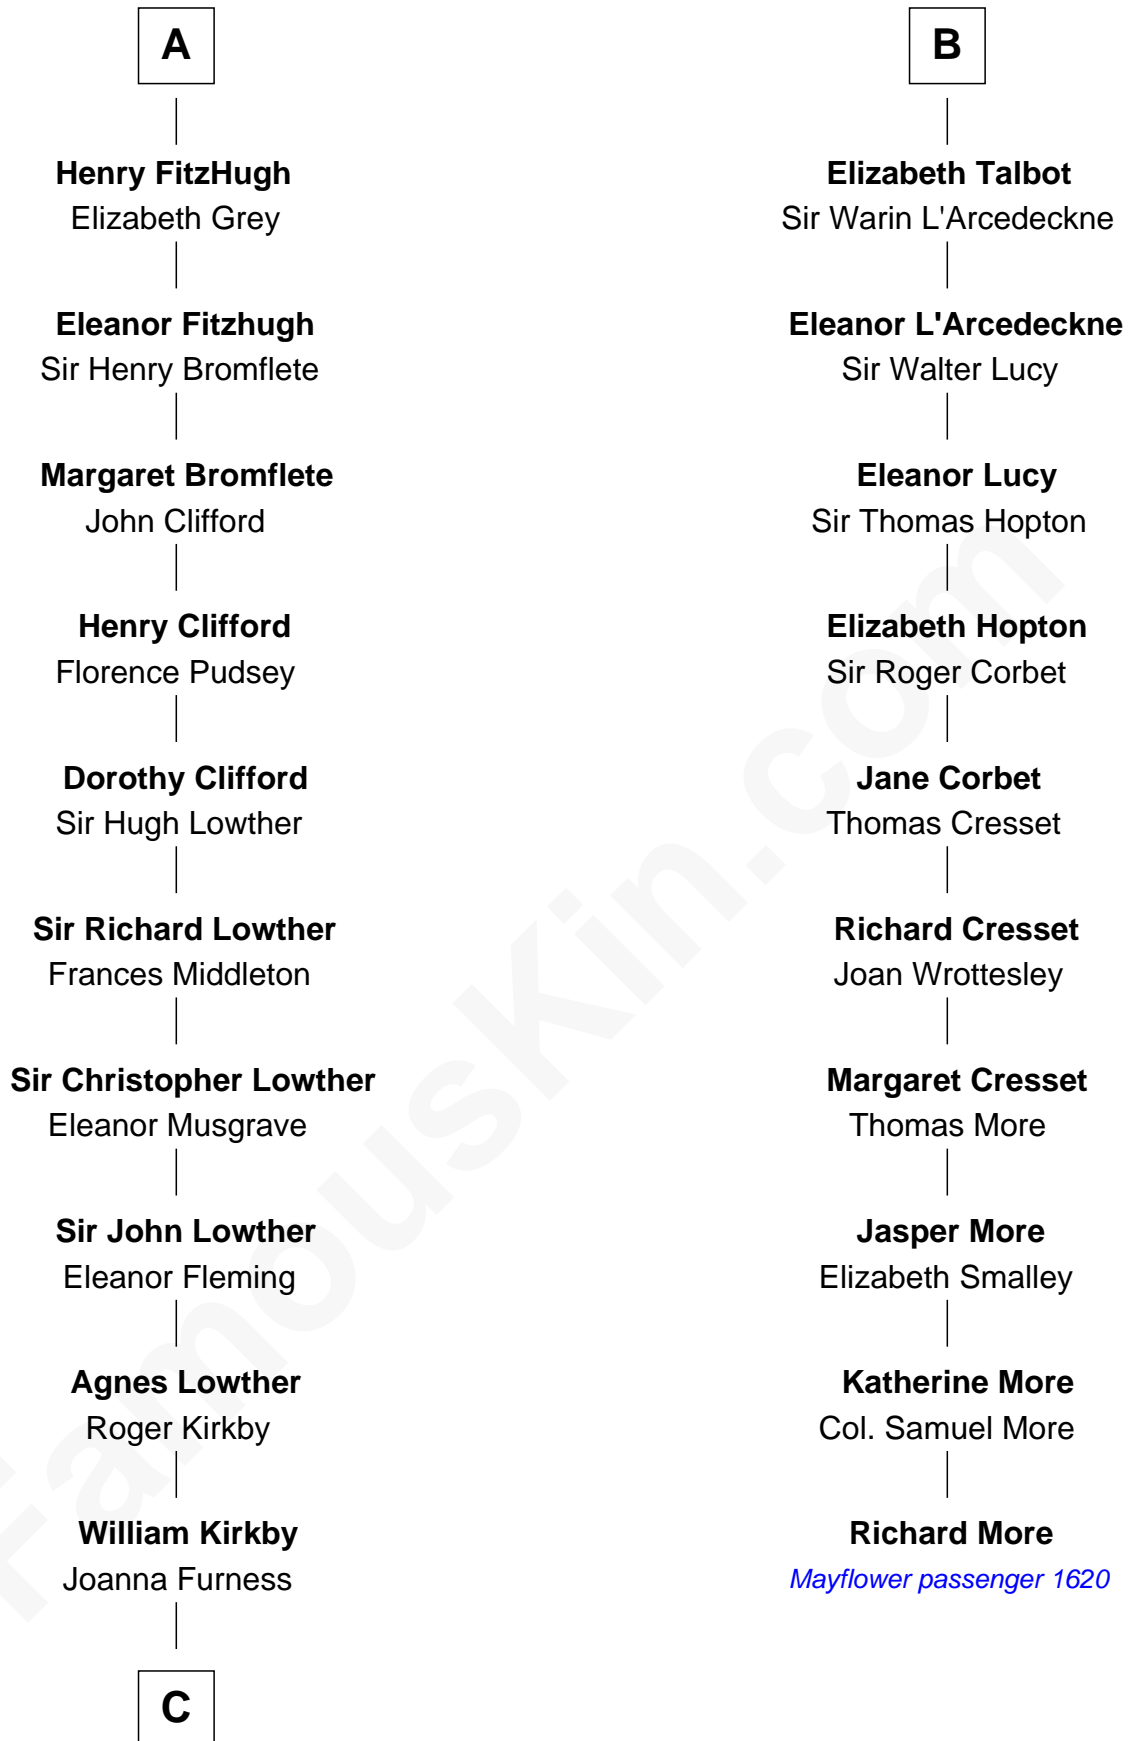

THE "BOUNTY" AT SEA

FamousKin.com Relationship Chart of Fletcher Christian

Leader of the mutiny on the Bounty

16th cousin 4 times removed of

MAYFLOWER

Richard More

(c1614 - c1696) Mayflower passenger 1620

C

—
Eleanor Kirkby
Humphrey Senhouse

—
Bridget Senhouse
John Christian

—
Charles Christian
Anne Dixon

—
Fletcher Christian
Leader of the mutiny on the Bounty

FamousKin.com