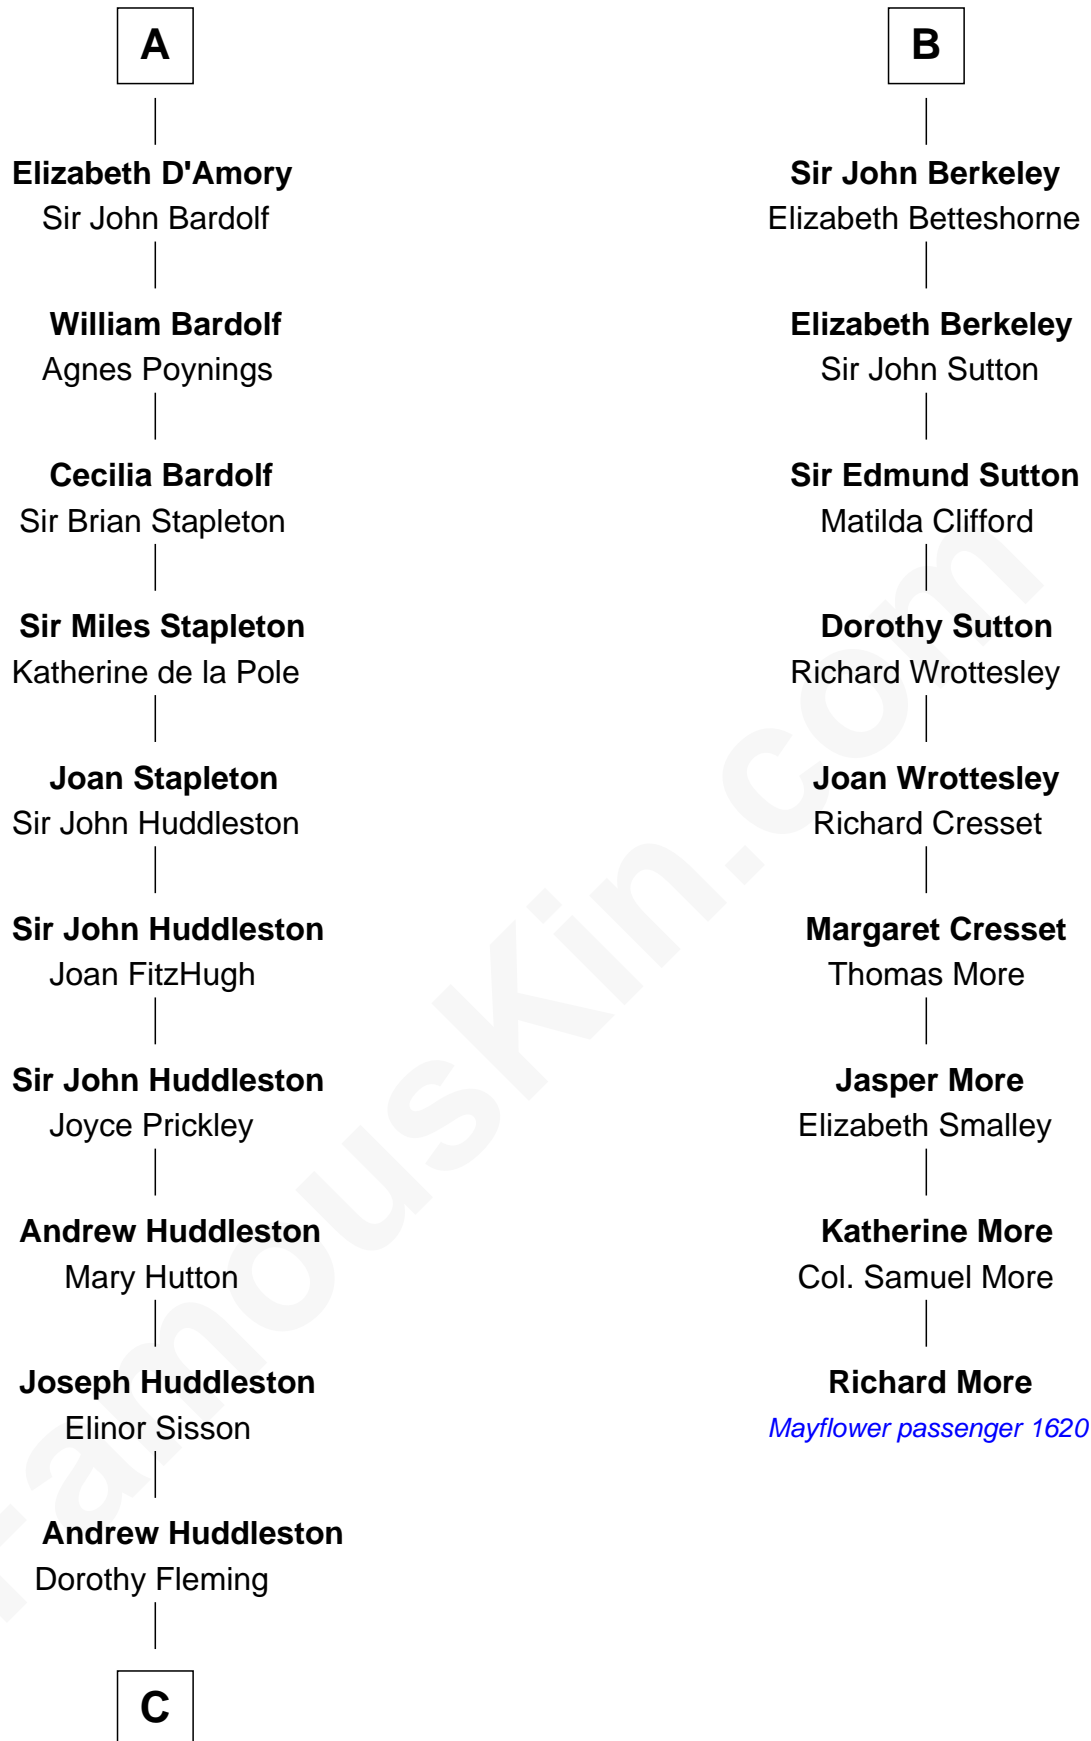

FamousKin.com

Relationship Chart of Fletcher Christian

Leader of the mutiny on the Bounty

15th cousin 6 times removed of

Richard More

(c1614 - c1696) Mayflower passenger 1620

MAYFLOWER

Hugh de Grantmesnil

Anne Dixon

—
Fletcher Christian

Leader of the mutiny on the Bounty

FamousKin.com