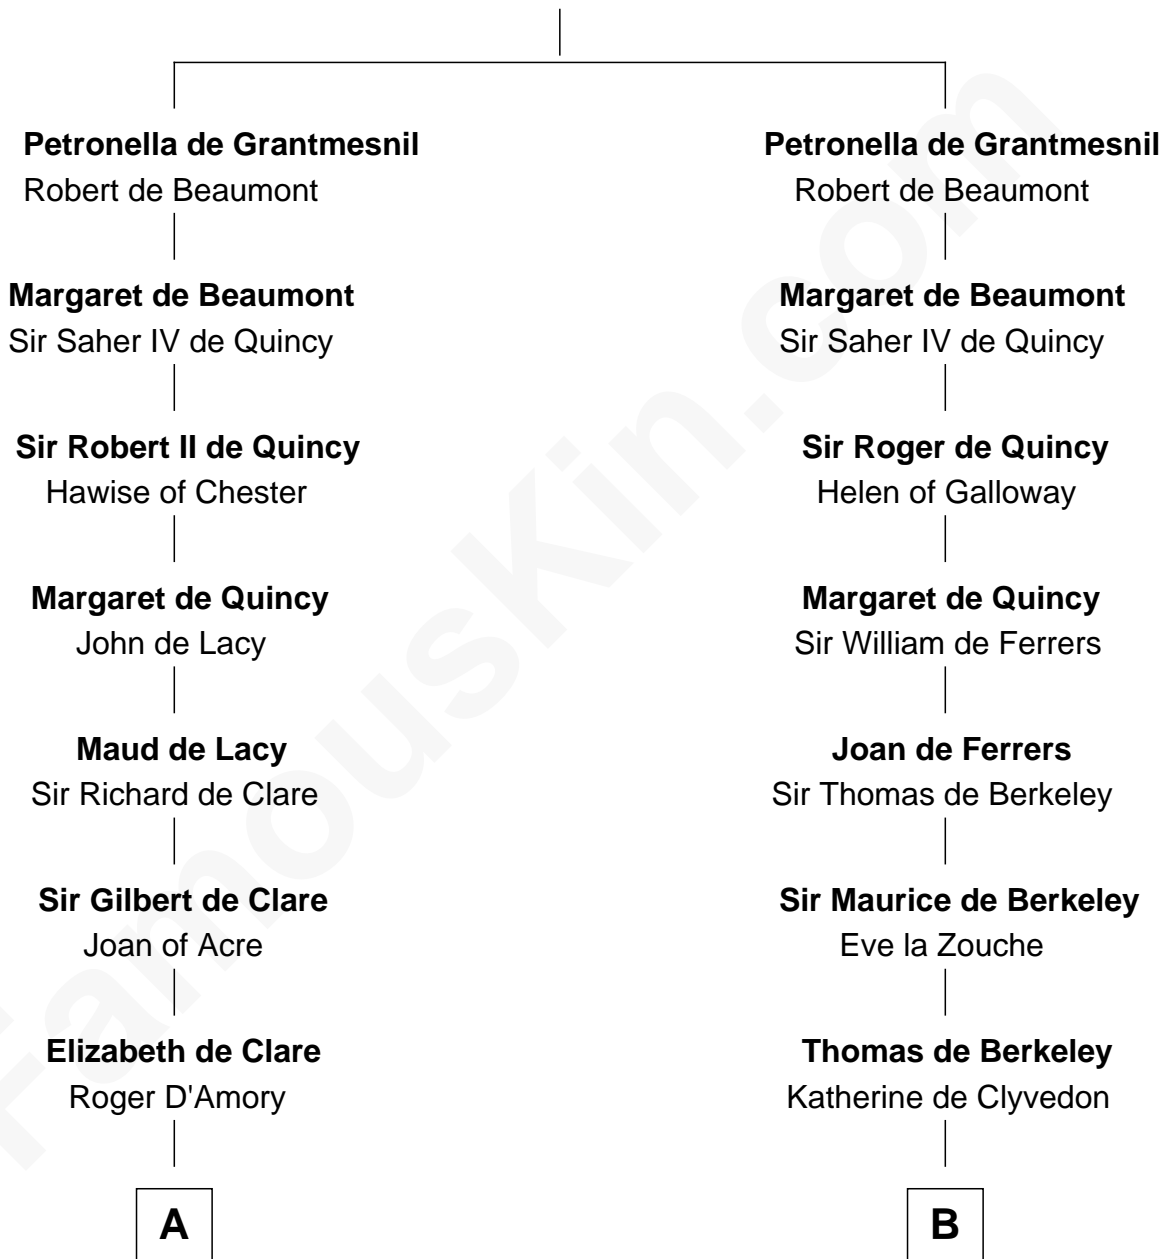

FamousKin.com

Relationship Chart of Fletcher Christian

Leader of the mutiny on the Bounty

15th cousin 6 times removed of

Richard More

(c1614 - c1696) Mayflower passenger 1620

MAYFLOWER

Hugh de Grantmesnil

C

—
Mary Huddleston

John Senhouse

—
Humphrey Senhouse

Eleanor Kirkby

—
Bridget Senhouse

John Christian

—
Charles Christian

Anne Dixon

—
Fletcher Christian

Leader of the mutiny on the Bounty

FamousKin.com