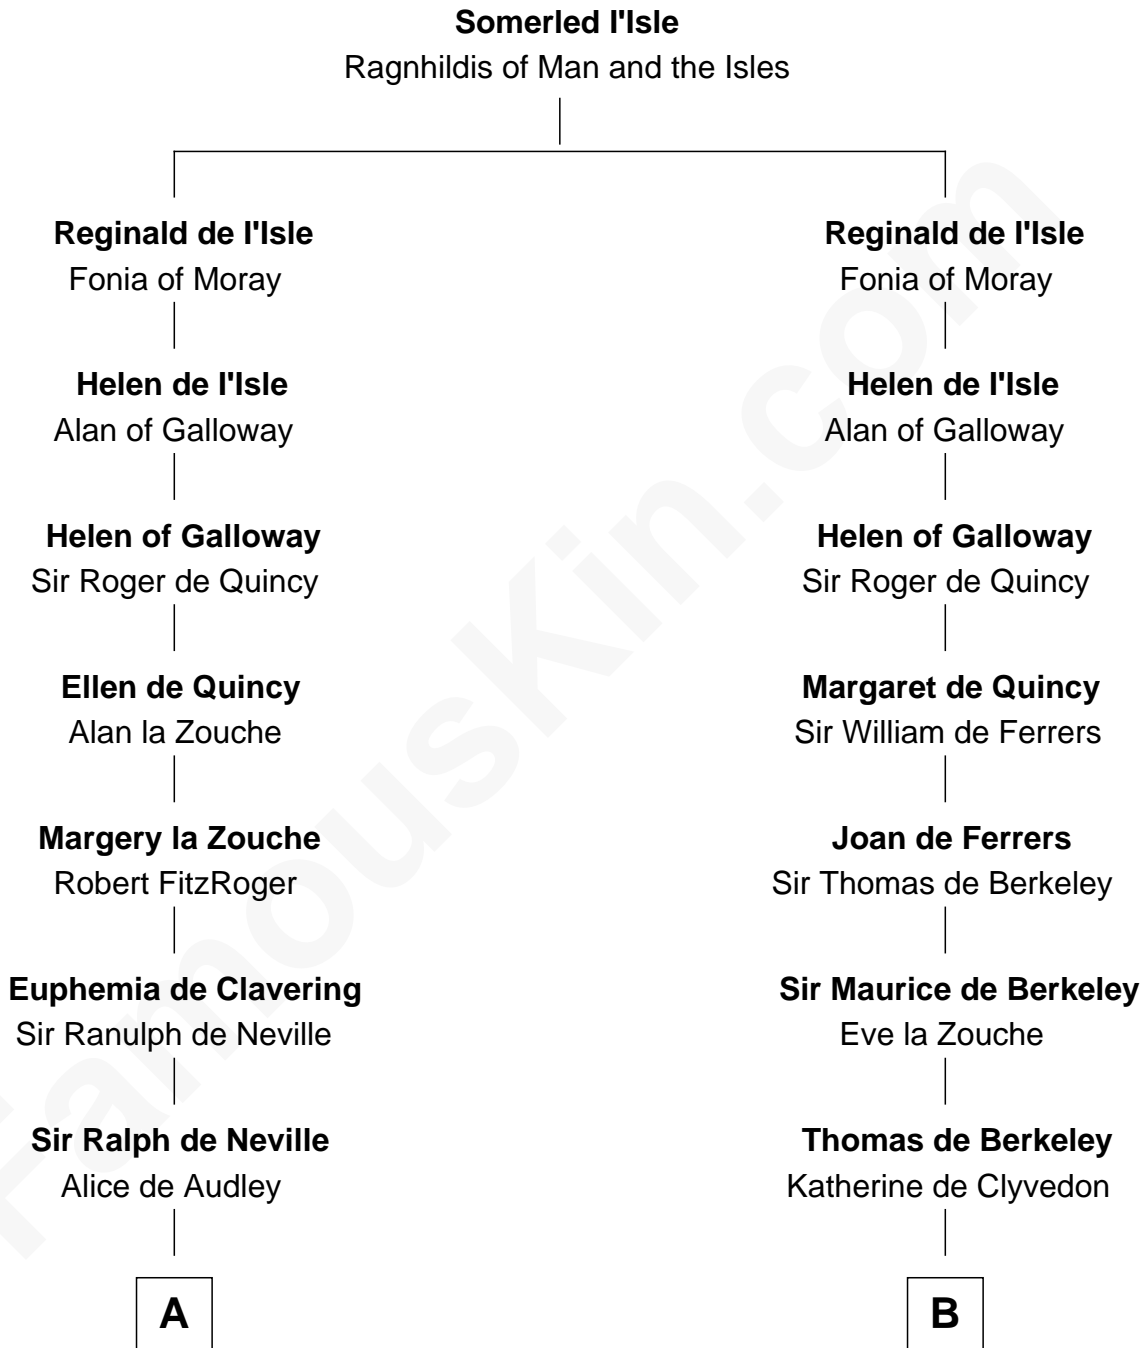

## Relationship Chart of Fletcher Christian

Leader of the mutiny on the Bounty

15th cousin 6 times removed of

**Richard More**

(c1614 - c1696) Mayflower passenger 1620

**MAYFLOWER**

**C**

—  
**William Kirkby**  
Joanna Furness

—  
**Eleanor Kirkby**  
Humphrey Senhouse

—  
**Bridget Senhouse**  
John Christian

—  
**Charles Christian**  
Anne Dixon

—  
**Fletcher Christian**  
*Leader of the mutiny on the Bounty*