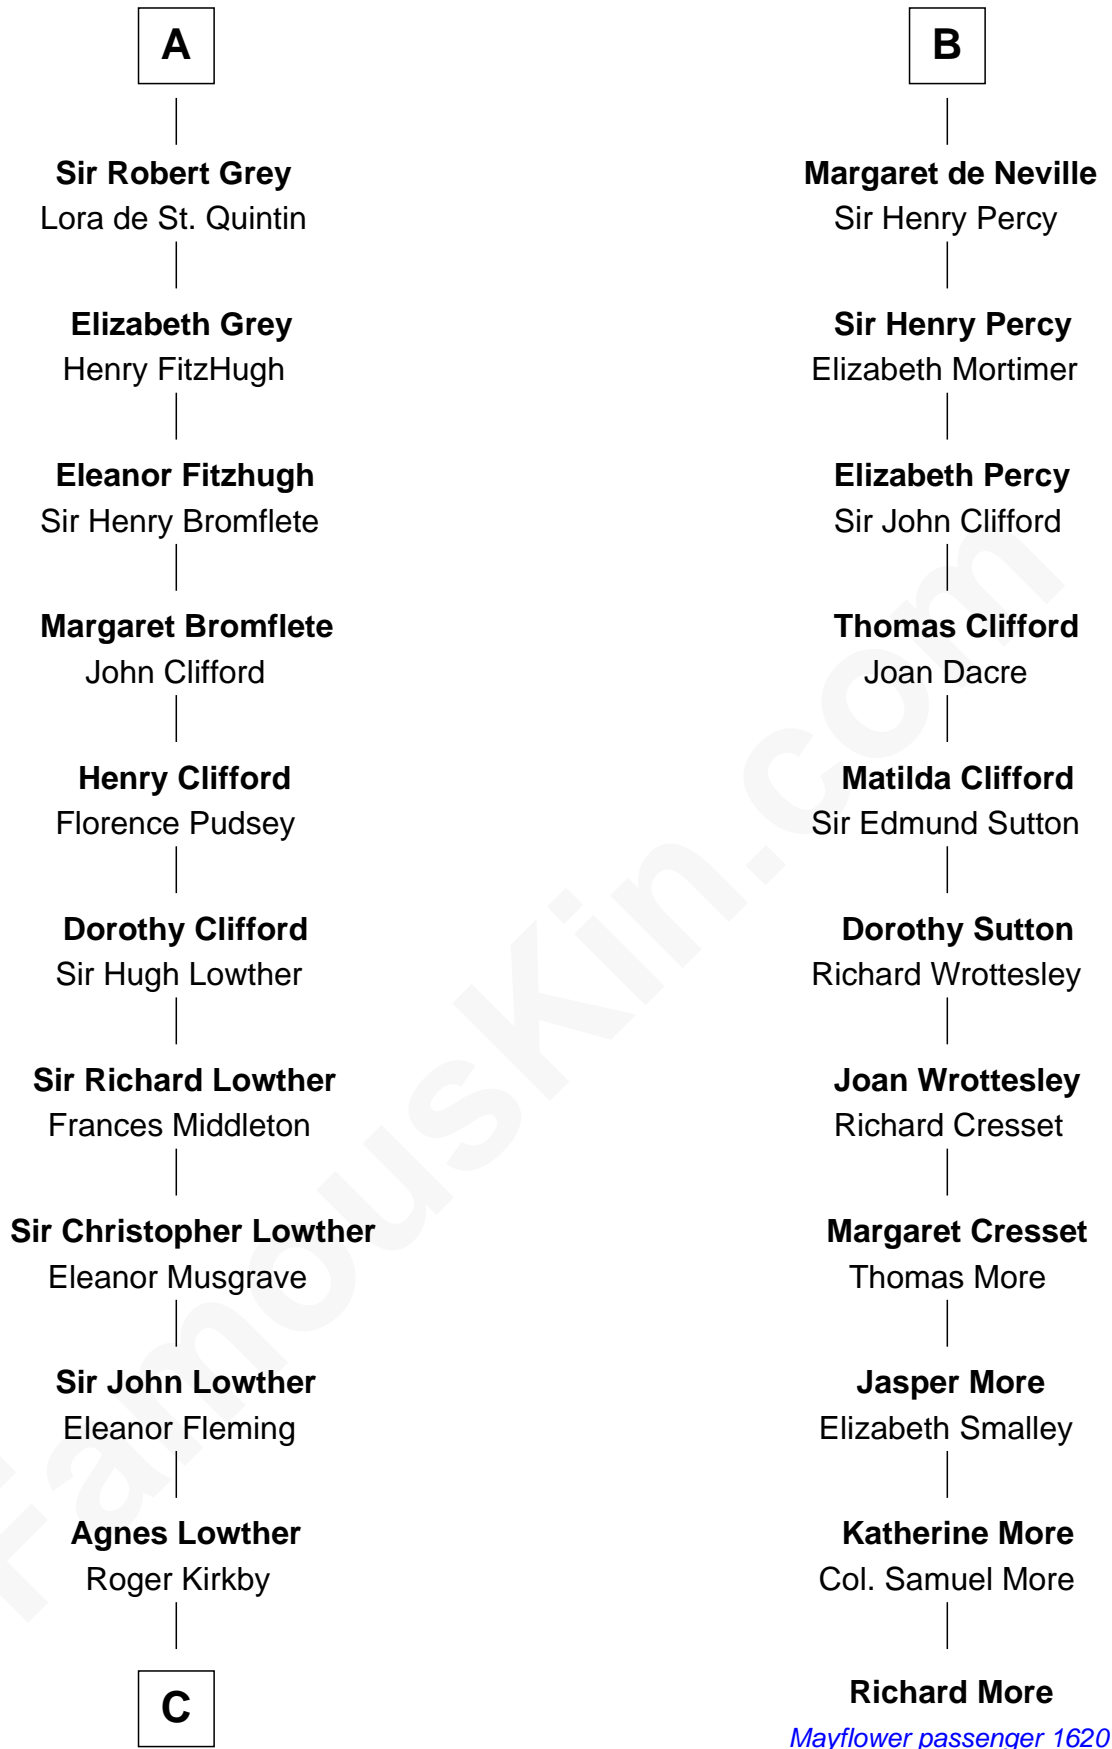

FamousKin.com

Relationship Chart of Fletcher Christian

Leader of the mutiny on the Bounty

17th cousin 4 times removed of

MAYFLOWER

Richard More

(c1614 - c1696) Mayflower passenger 1620

Gervais, Count of Rethel

Elizabeth of Namur

C

—
William Kirkby
Joanna Furness

—
Eleanor Kirkby
Humphrey Senhouse

—
Bridget Senhouse
John Christian

—
Charles Christian
Anne Dixon

—
Fletcher Christian
Leader of the mutiny on the Bounty