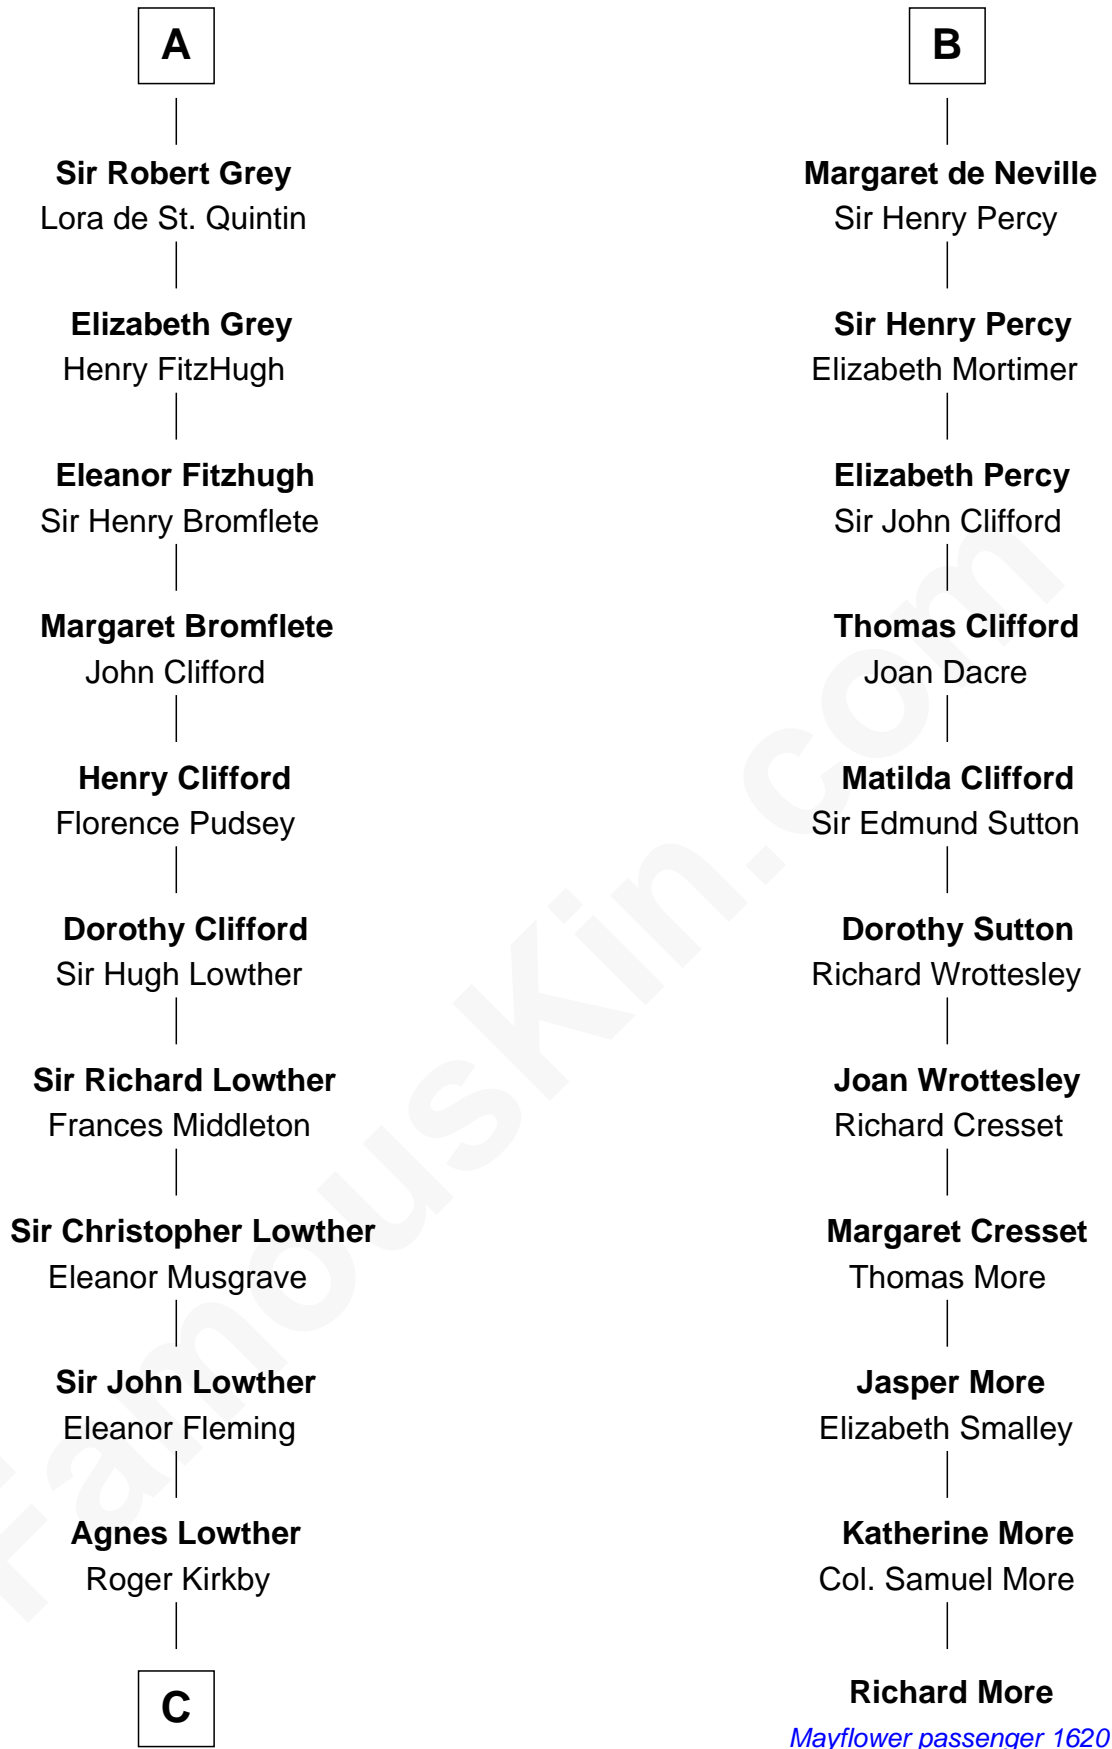

FamousKin.com

Relationship Chart of Fletcher Christian

Leader of the mutiny on the Bounty

17th cousin 4 times removed of

MAYFLOWER

Richard More

(c1614 - c1696) Mayflower passenger 1620

C

—
William Kirkby
Joanna Furness

—
Eleanor Kirkby
Humphrey Senhouse

—
Bridget Senhouse
John Christian

—
Charles Christian
Anne Dixon

—
Fletcher Christian
Leader of the mutiny on the Bounty