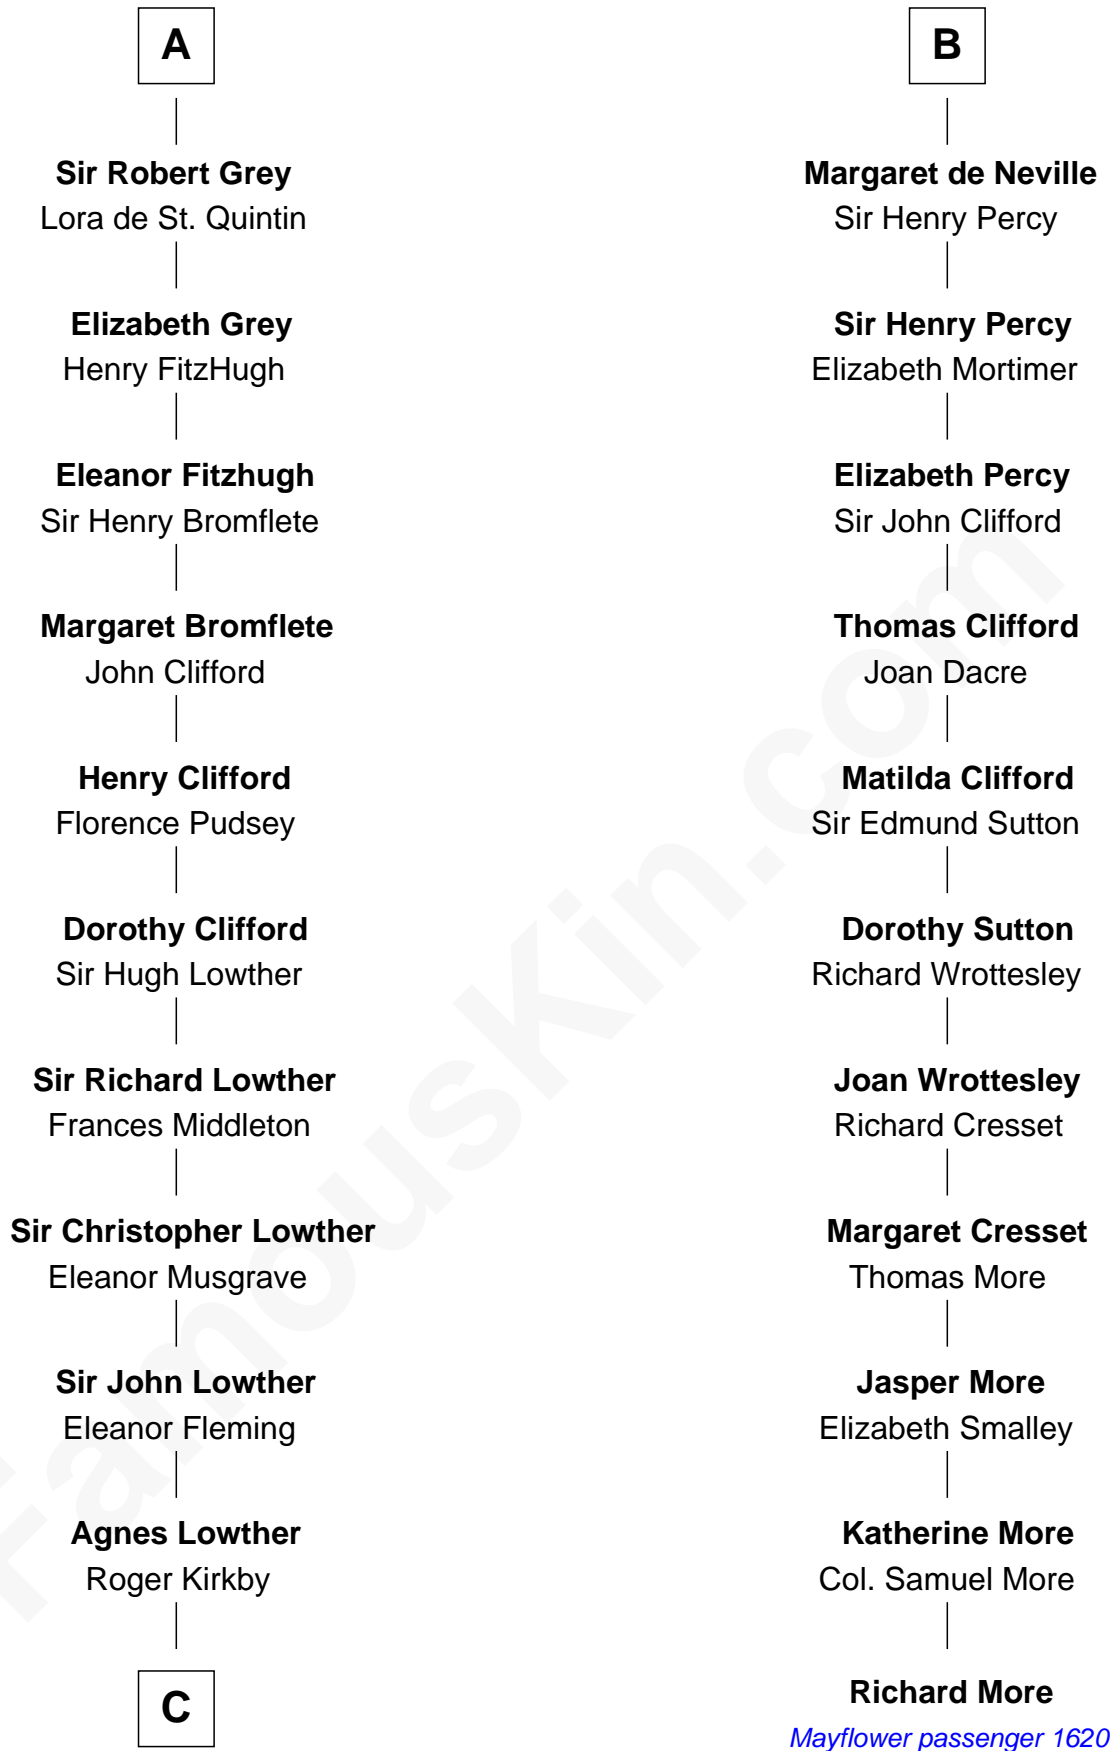

# FamousKin.com Relationship Chart of Fletcher Christian

Leader of the mutiny on the Bounty

17th cousin 4 times removed of

**Richard More**

(c1614 - c1696) Mayflower passenger 1620

MAYFLOWER

**C**

William Kirkby

*Leader of the mutiny on the Bounty*