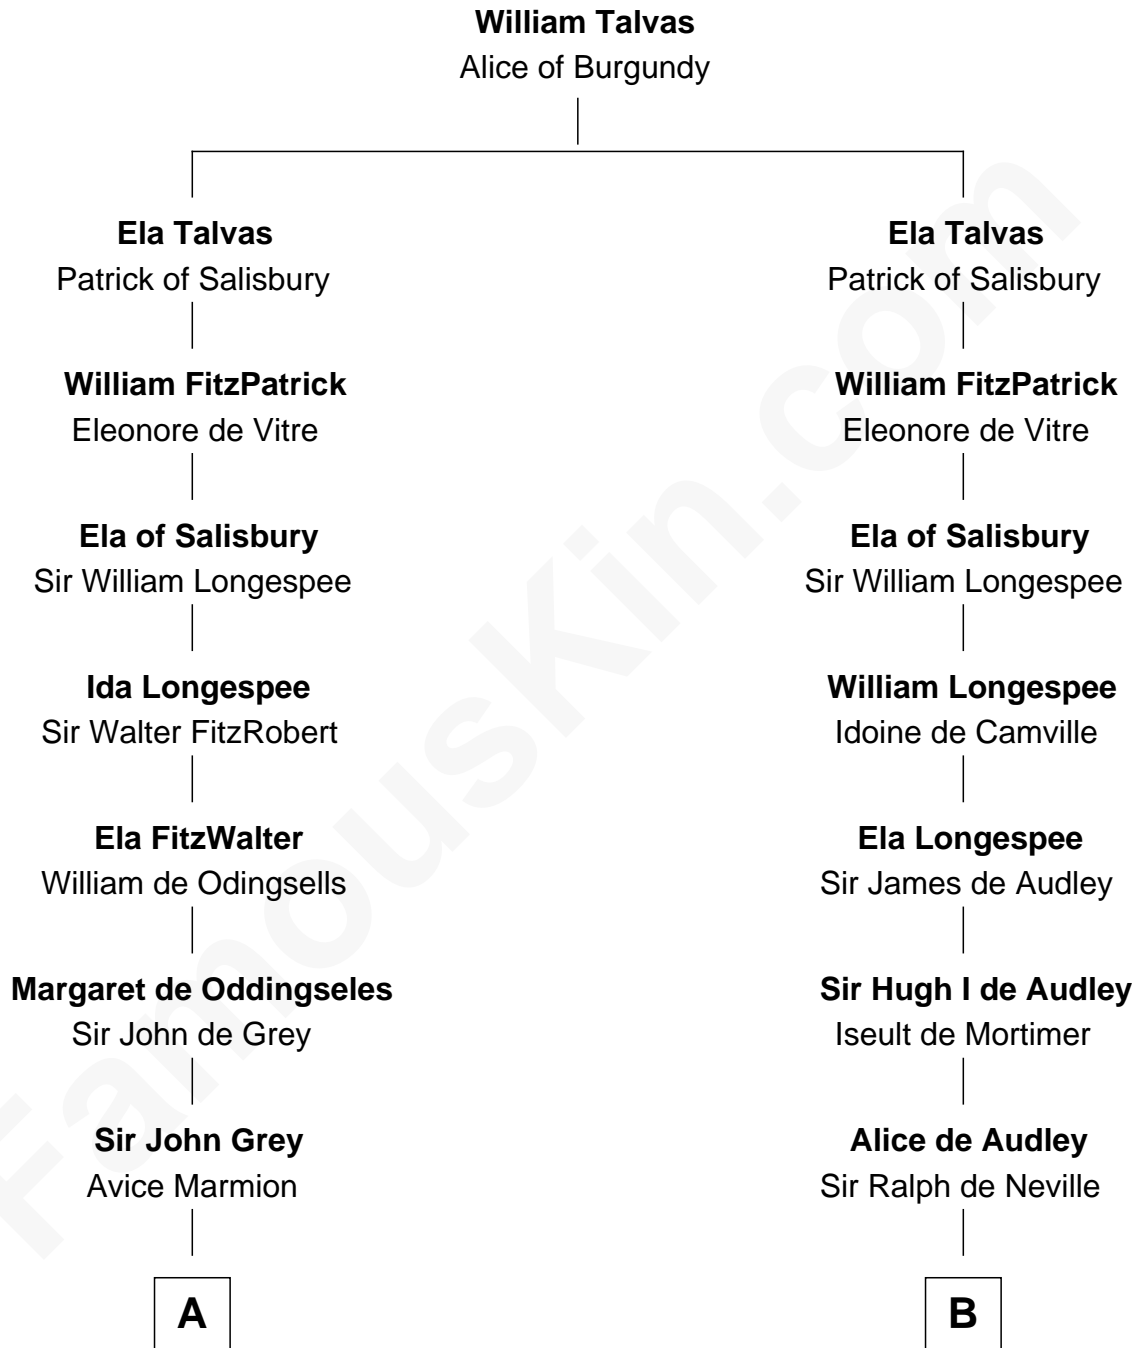

THE "BOUNTY" AT SEA

# FamousKin.com Relationship Chart of Fletcher Christian

Leader of the mutiny on the Bounty

17th cousin 4 times removed of

**Richard More**

(c1614 - c1696) Mayflower passenger 1620

MAYFLOWER

**C**

William Kirkby

*Leader of the mutiny on the Bounty*