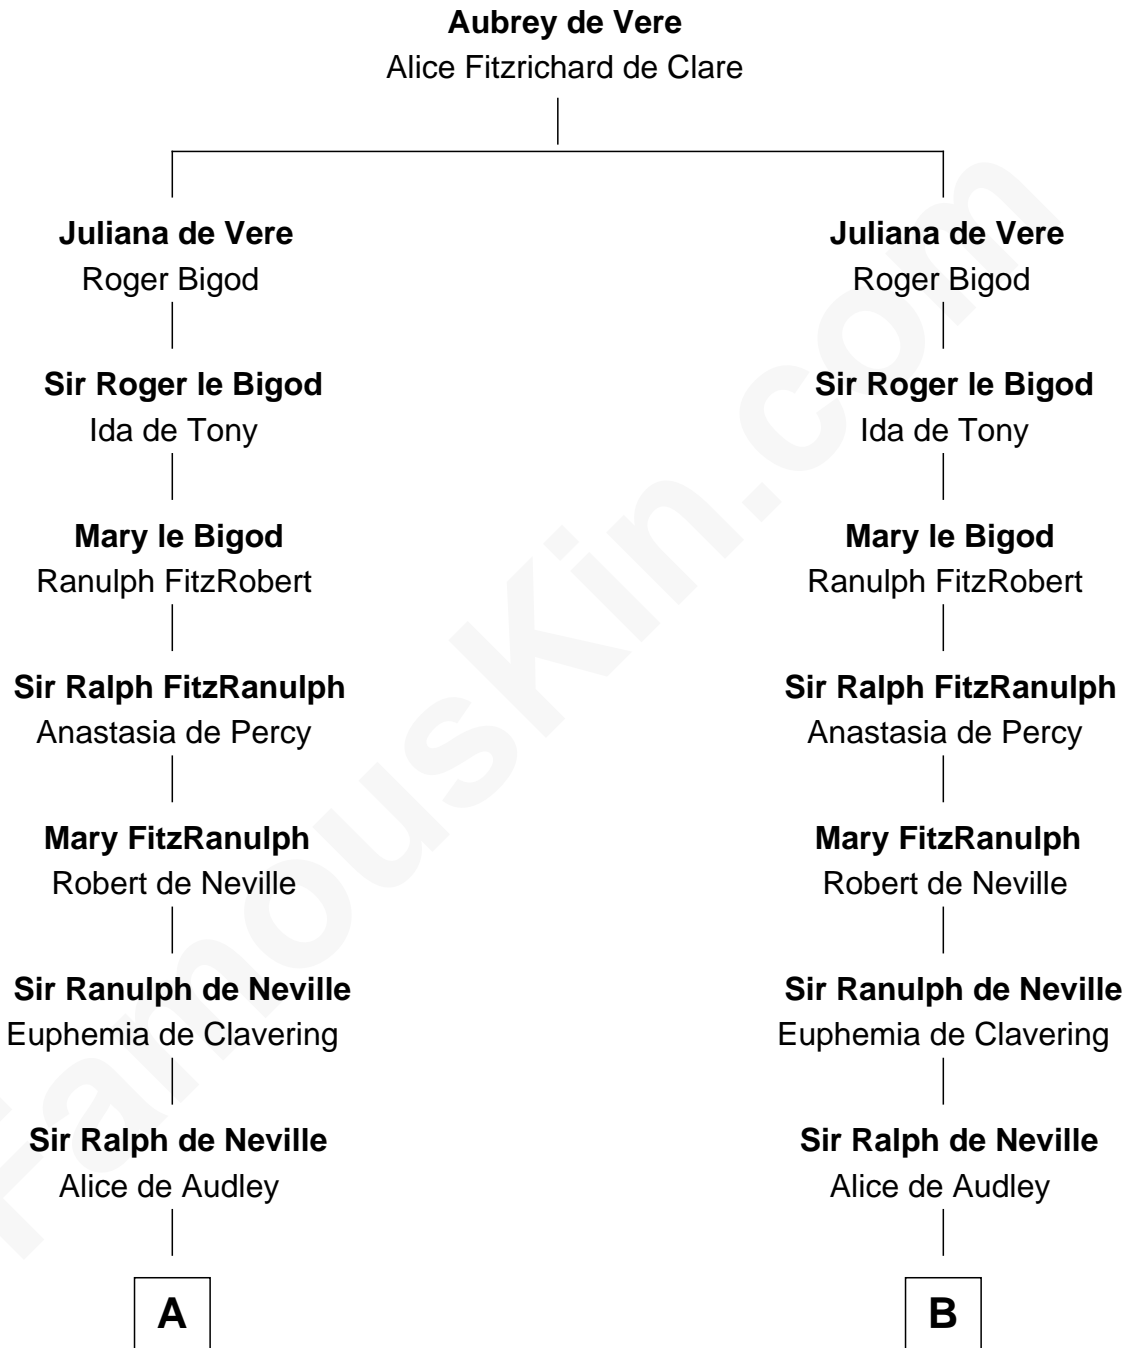

## Relationship Chart of Fletcher Christian

Leader of the mutiny on the Bounty

17th cousin 4 times removed of

**Richard More**

(c1614 - c1696) Mayflower passenger 1620

**MAYFLOWER**

**C**

—  
**William Kirkby**  
Joanna Furness

—  
**Eleanor Kirkby**  
Humphrey Senhouse

—  
**Bridget Senhouse**  
John Christian

—  
**Charles Christian**  
Anne Dixon

—  
**Fletcher Christian**  
*Leader of the mutiny on the Bounty*