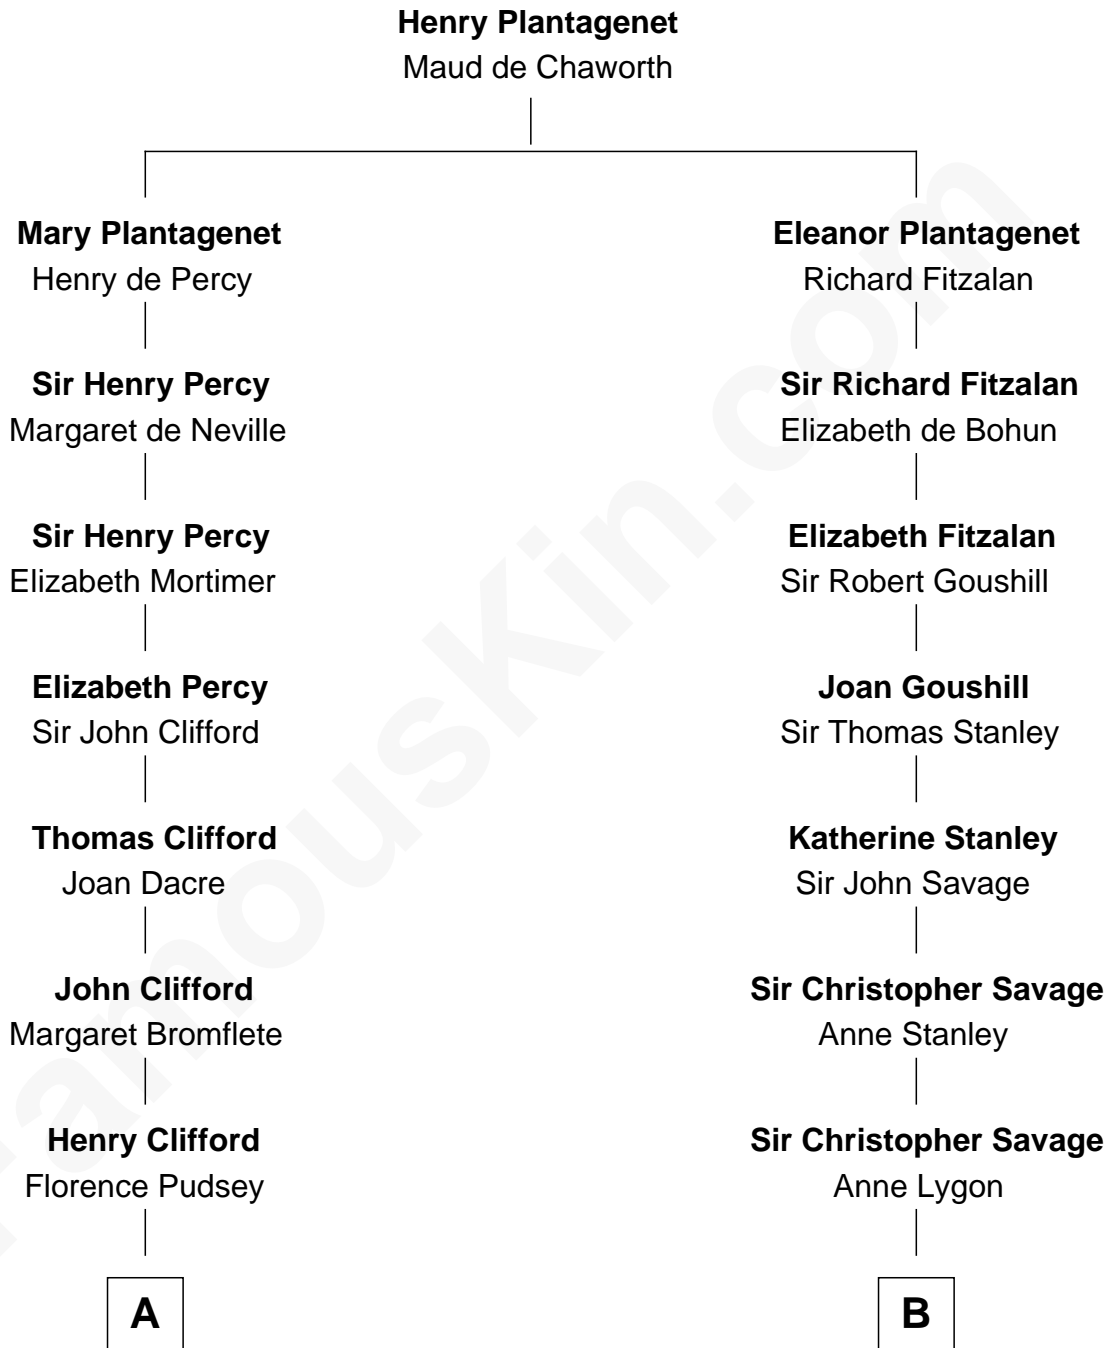

FamousKin.com

Relationship Chart of Fletcher Christian

Leader of the mutiny on the Bounty

16th cousin 3 times removed of

Adlai Stevenson II

31st Governor of Illinois

C

Letitia Green

Adlai Ewing Stevenson

Lewis Green Stevenson

Helen Louise Davis

Adlai Stevenson II

31st Governor of Illinois

FamousKin.com