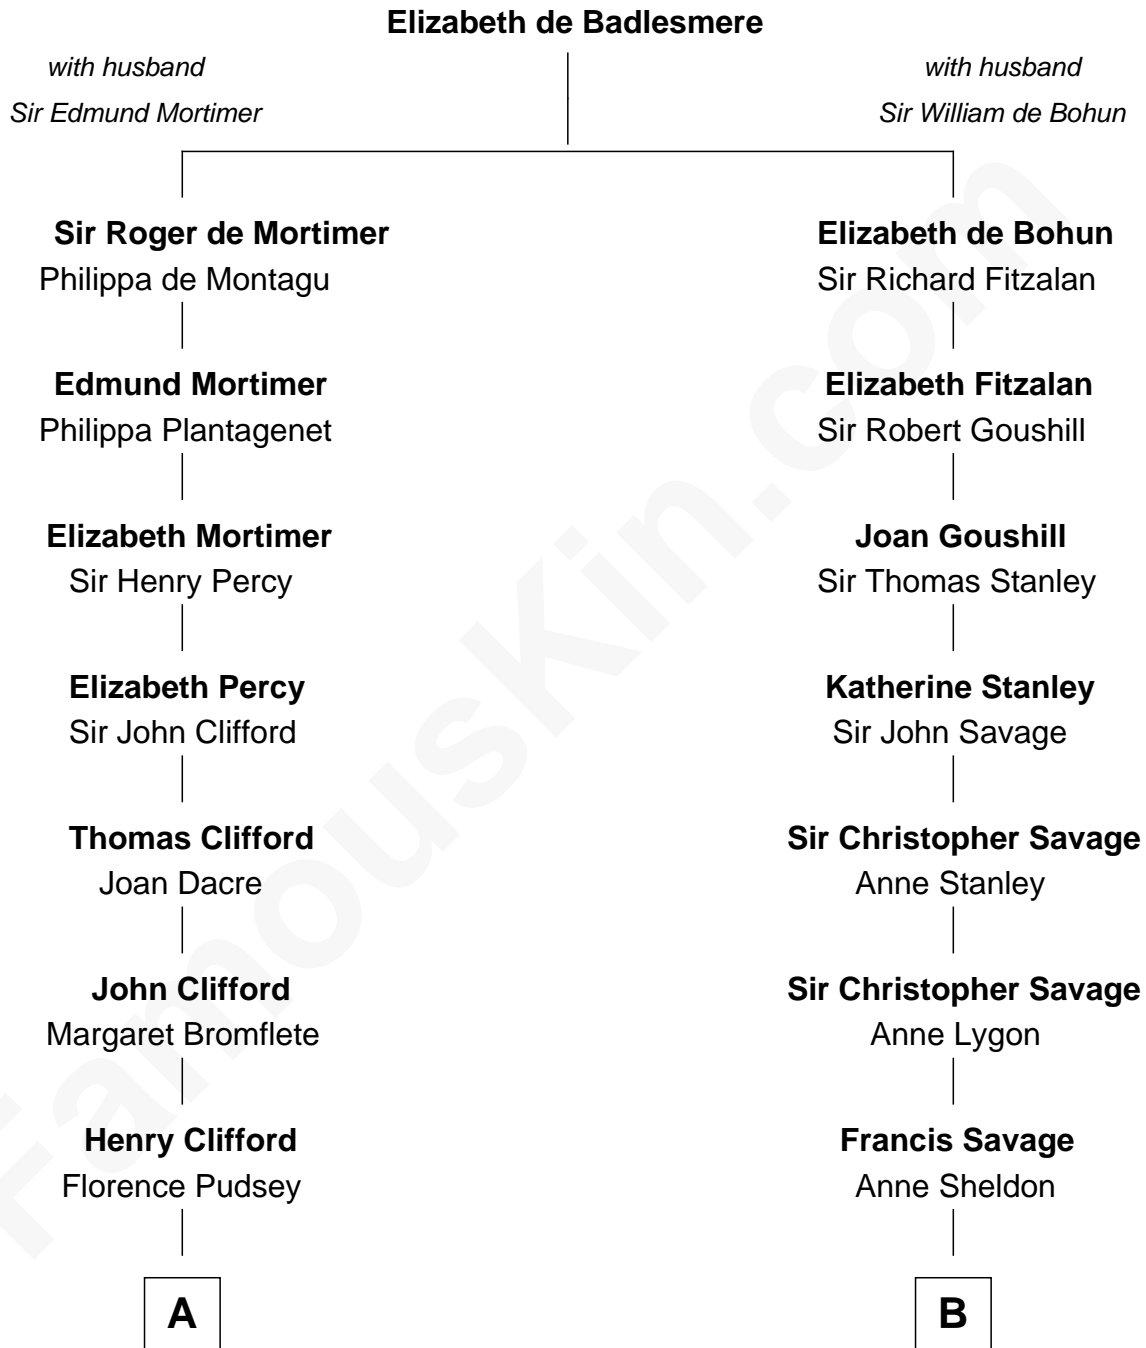

FamousKin.com

Relationship Chart of Fletcher Christian

Leader of the mutiny on the Bounty

16th cousin 2 times removed of

Adlai Stevenson II

31st Governor of Illinois

C

Lewis Green Stevenson

Helen Louise Davis

Adlai Stevenson II

31st Governor of Illinois

FamousKin.com