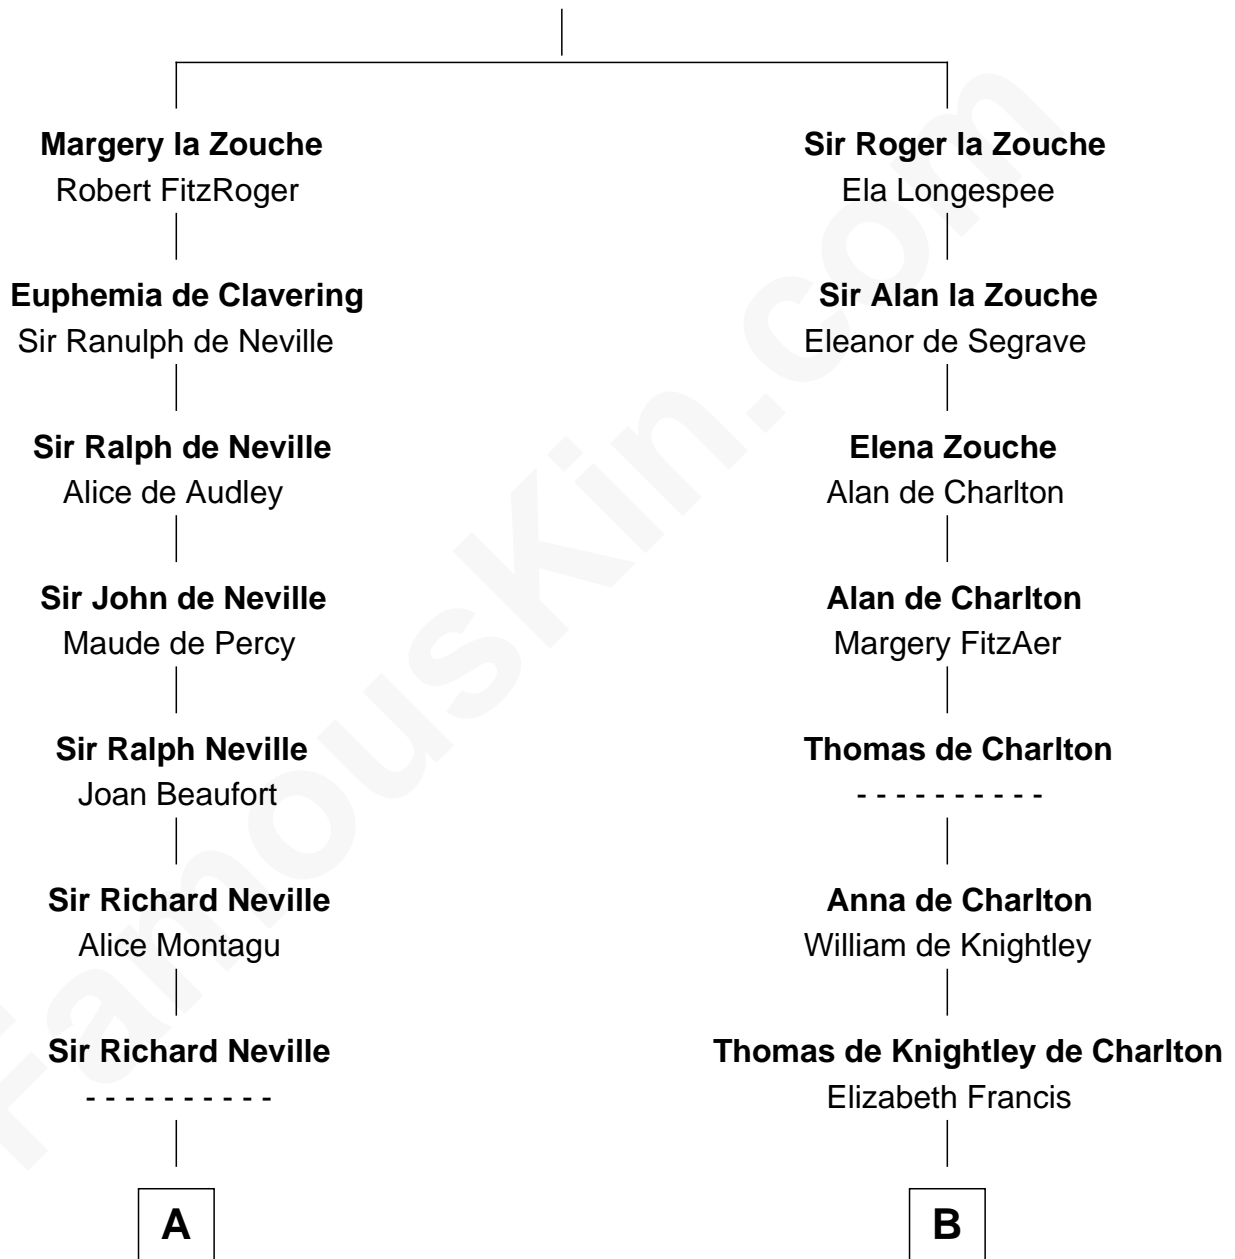

FamousKin.com

Relationship Chart of Fletcher Christian

Leader of the mutiny on the Bounty

17th cousin 4 times removed of

Norman Rockwell

American Artist

Alan la Zouche

Ellen de Quincy

C

Rachel Darling

Runa Rockwell

Samuel Darling Rockwell

Orilla Janes Sherman

John William Rockwell

Phebe Boyce Waring

Jarvis Waring Rockwell

Anne Mary Hill

Norman Rockwell

American Artist

FamousKin.com