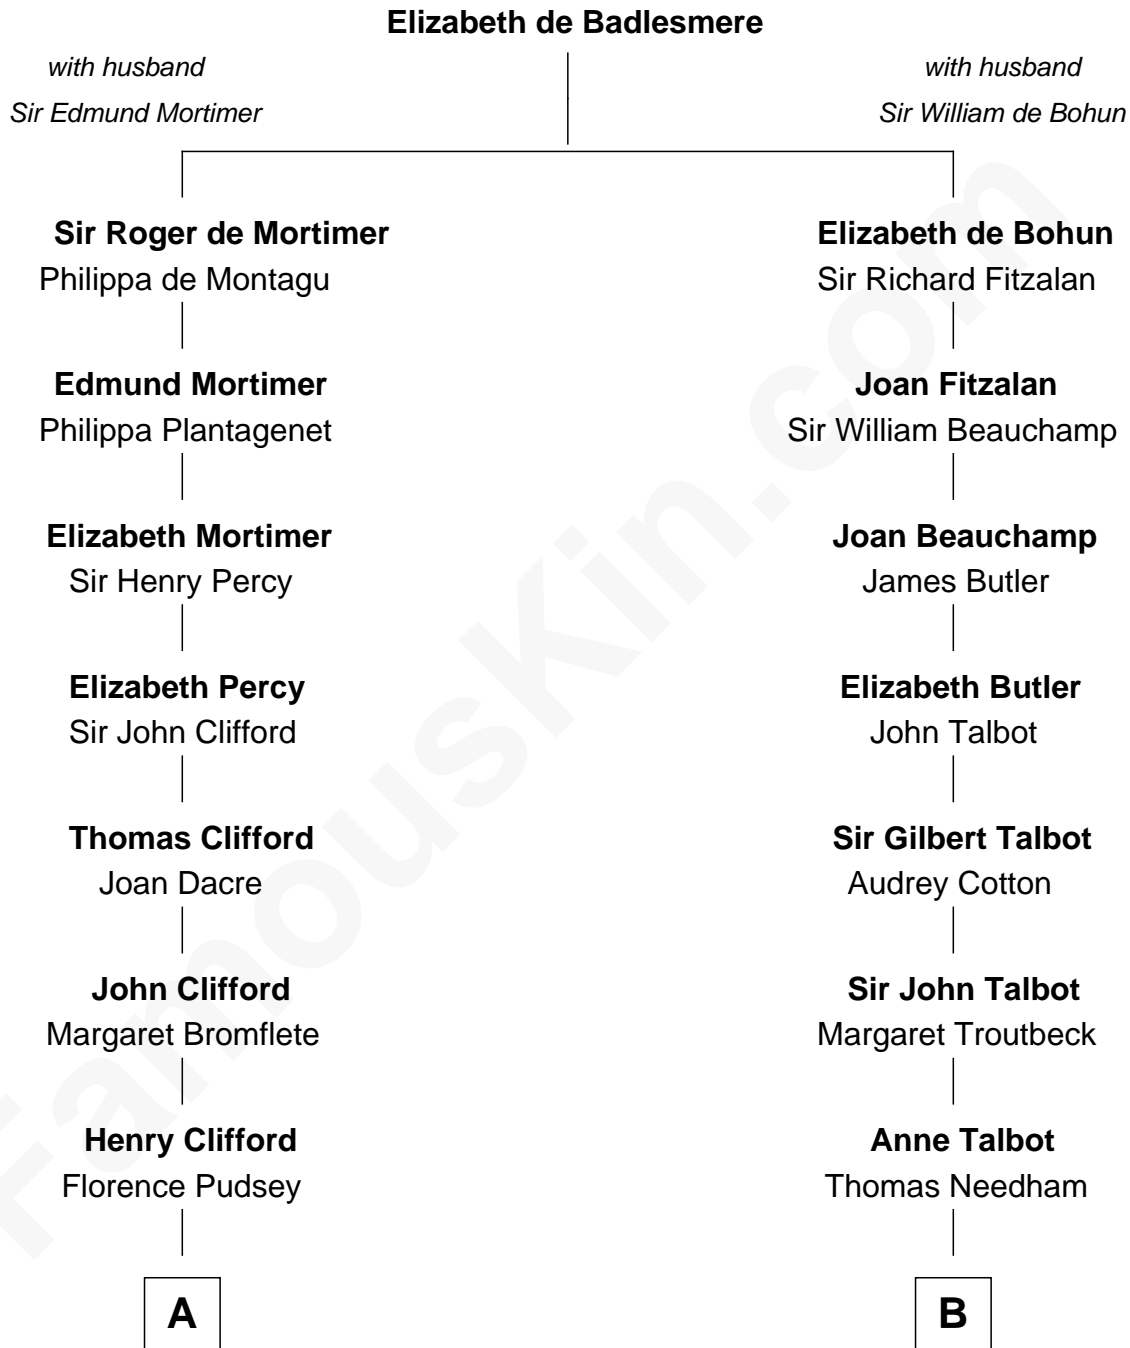

FamousKin.com

Relationship Chart of Fletcher Christian

Leader of the mutiny on the Bounty

16th cousin 2 times removed of

Norman Rockwell

American Artist

C

Jarvis Waring Rockwell

Anne Mary Hill

Norman Rockwell

American Artist

FamousKin.com