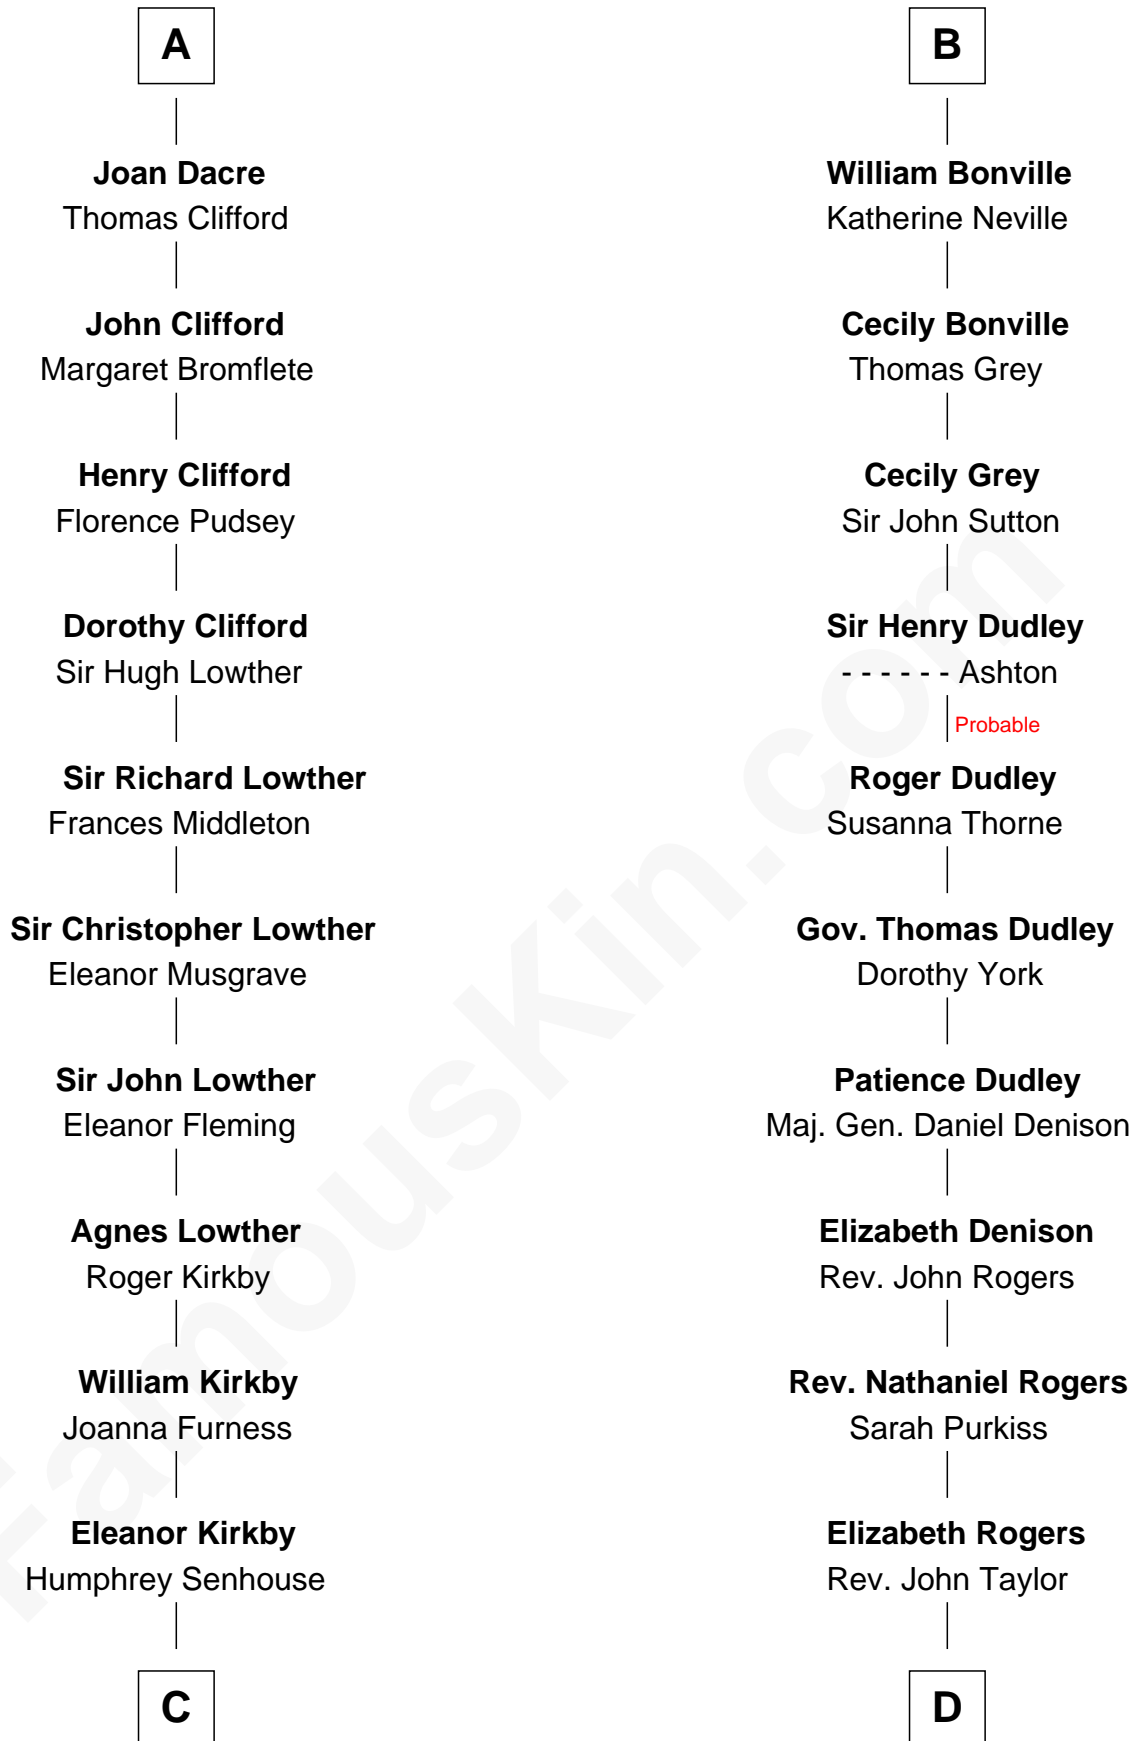

## Relationship Chart of Fletcher Christian

*Leader of the mutiny on the Bounty*

18th cousin 1 time removed of

## Nicholas Gilman

*Signer of the U.S. Constitution*

THE "BOUNTY" AT ANCHOR

**C**

**Bridget Senhouse**

John Christian

**Charles Christian**

Anne Dixon

**Fletcher Christian**

*Leader of the mutiny on the Bounty*

**D**

**Ann Taylor**

Nicholas Gilman

**Nicholas Gilman**

*Signer of the U.S. Constitution*

FamousKin.com