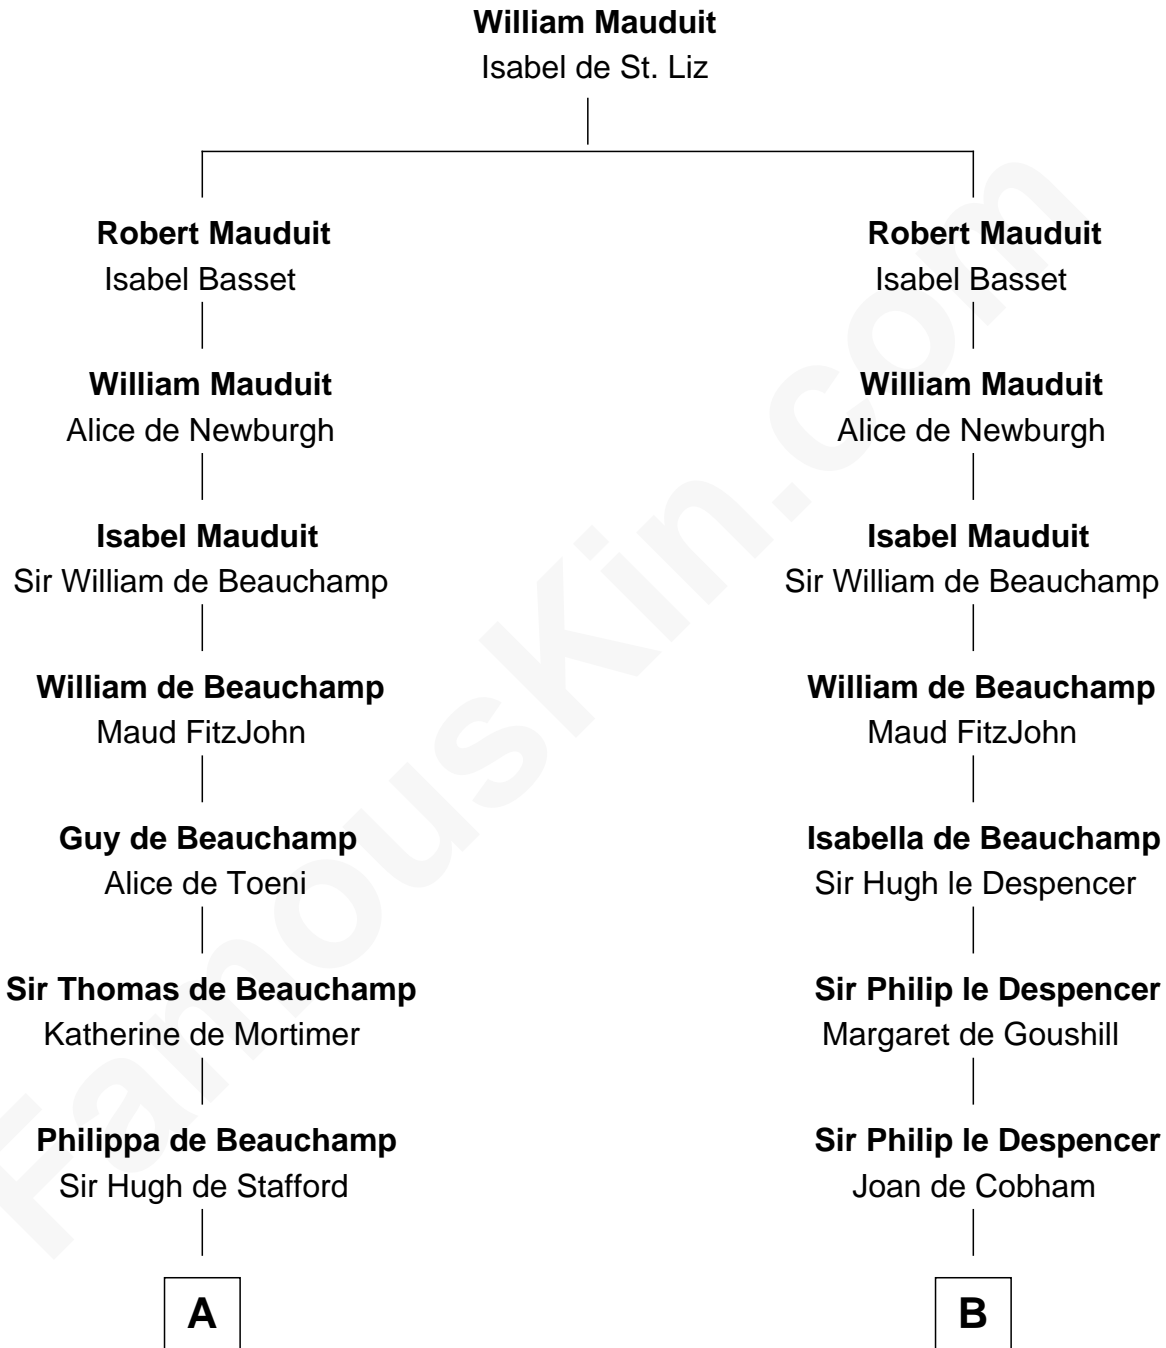

FamousKin.com

Relationship Chart of Fletcher Christian

Leader of the mutiny on the Bounty

21st cousin of

Nicholas Gilman

Signer of the U.S. Constitution

C

William Kirkby
Joanna Furness

Eleanor Kirkby
Humphrey Senhouse

Bridget Senhouse
John Christian

Charles Christian
Anne Dixon

Fletcher Christian
Leader of the mutiny on the Bounty

D

Elizabeth Hutchinson
Edward Winslow

Anna Winslow
John Taylor