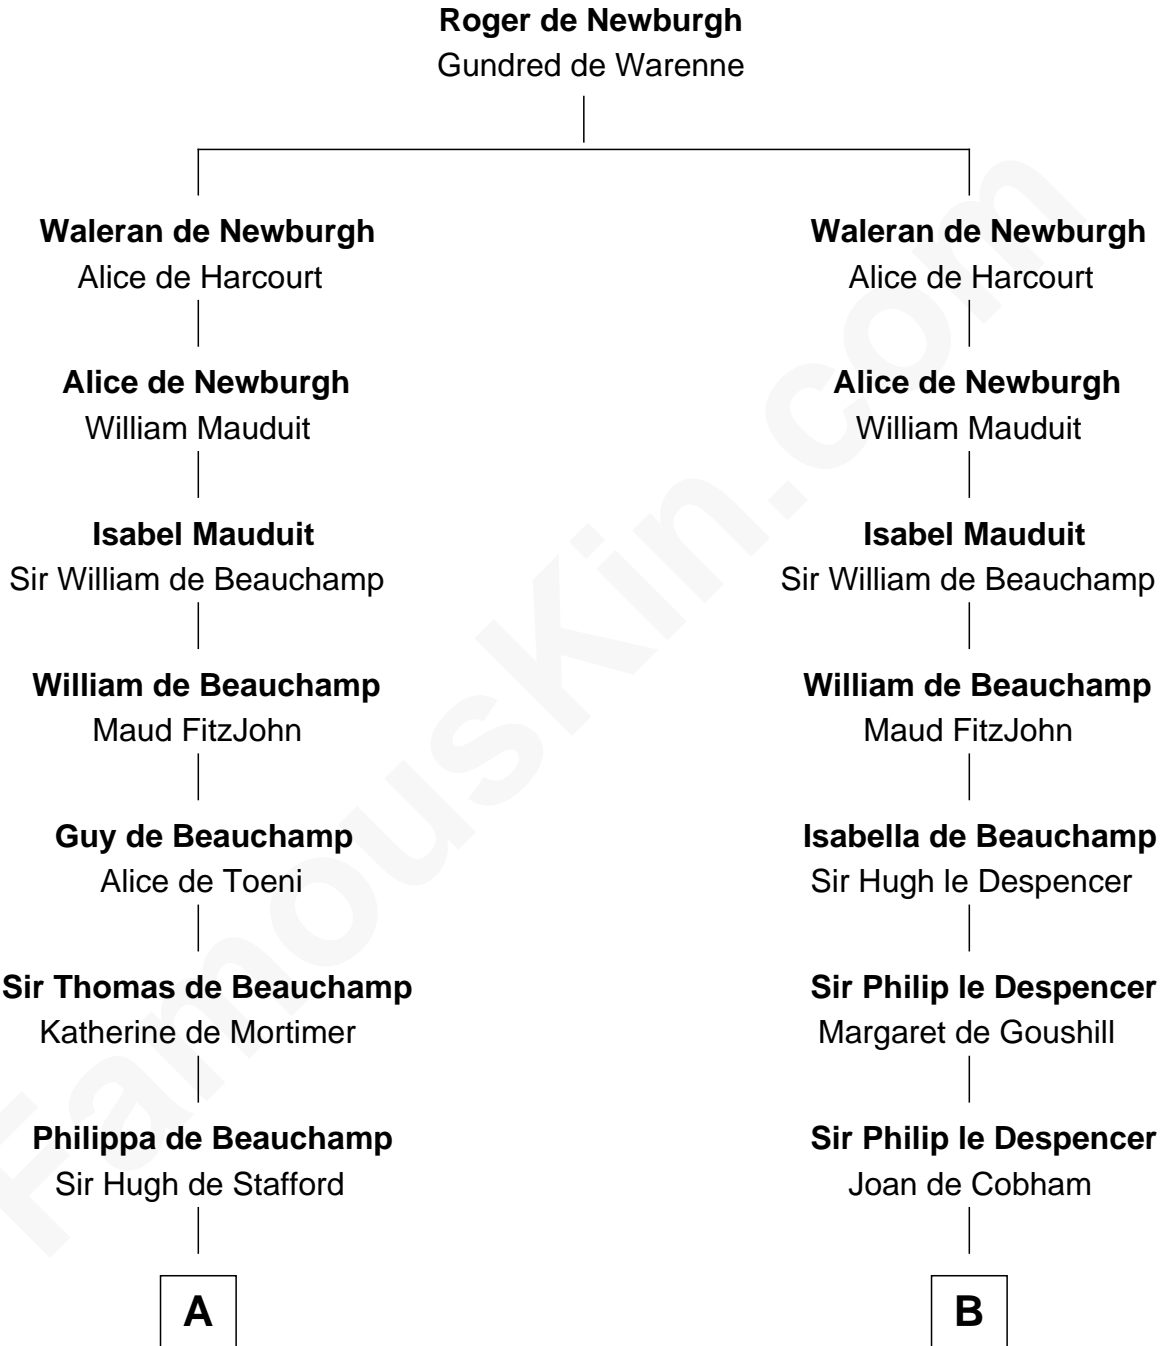

FamousKin.com

Relationship Chart of Fletcher Christian

Leader of the mutiny on the Bounty

21st cousin of

Nicholas Gilman

Signer of the U.S. Constitution

C

William Kirkby
Joanna Furness

Eleanor Kirkby
Humphrey Senhouse

Bridget Senhouse
John Christian

Charles Christian
Anne Dixon

Fletcher Christian
Leader of the mutiny on the Bounty

D

Elizabeth Hutchinson
Edward Winslow

Anna Winslow
John Taylor