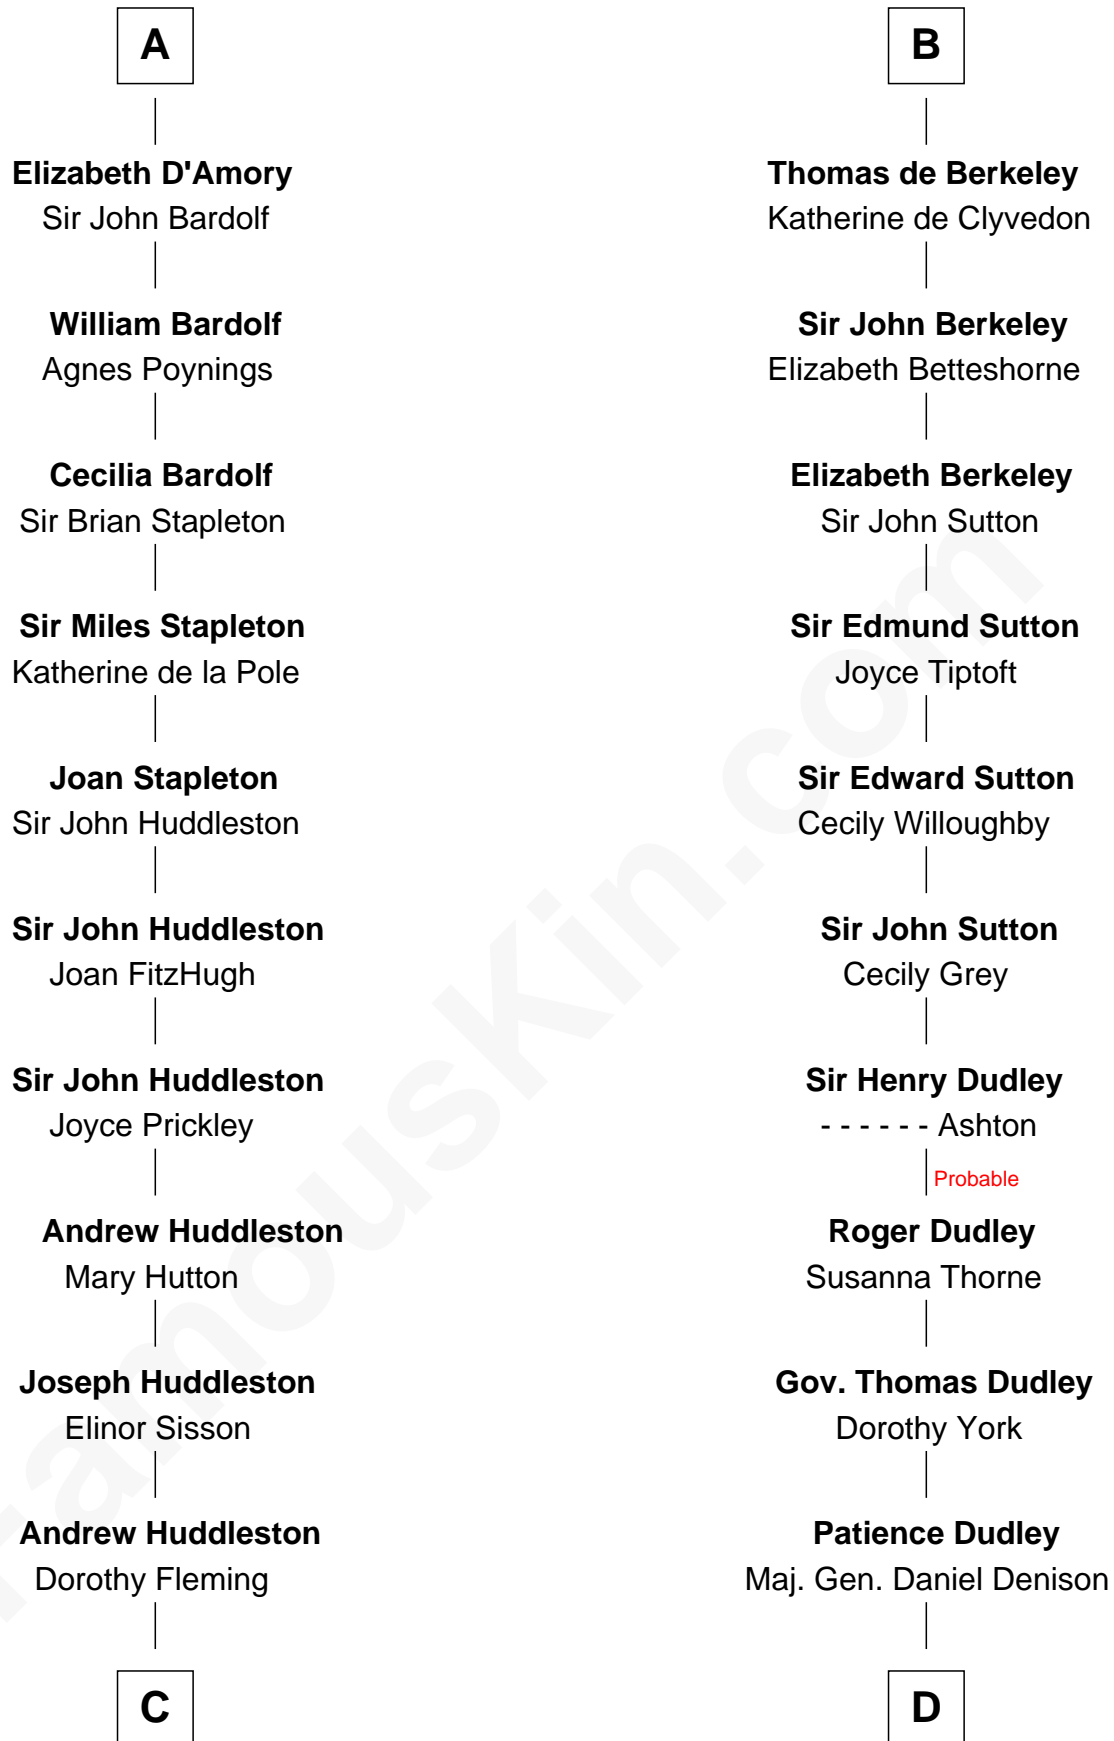

FamousKin.com

Relationship Chart of Fletcher Christian

Leader of the mutiny on the Bounty

21st cousin of

Nicholas Gilman

Signer of the U.S. Constitution

Enna MacMurrough

C

Mary Huddleston

John Senhouse

Humphrey Senhouse

Eleanor Kirkby

Bridget Senhouse

John Christian

Charles Christian

Anne Dixon