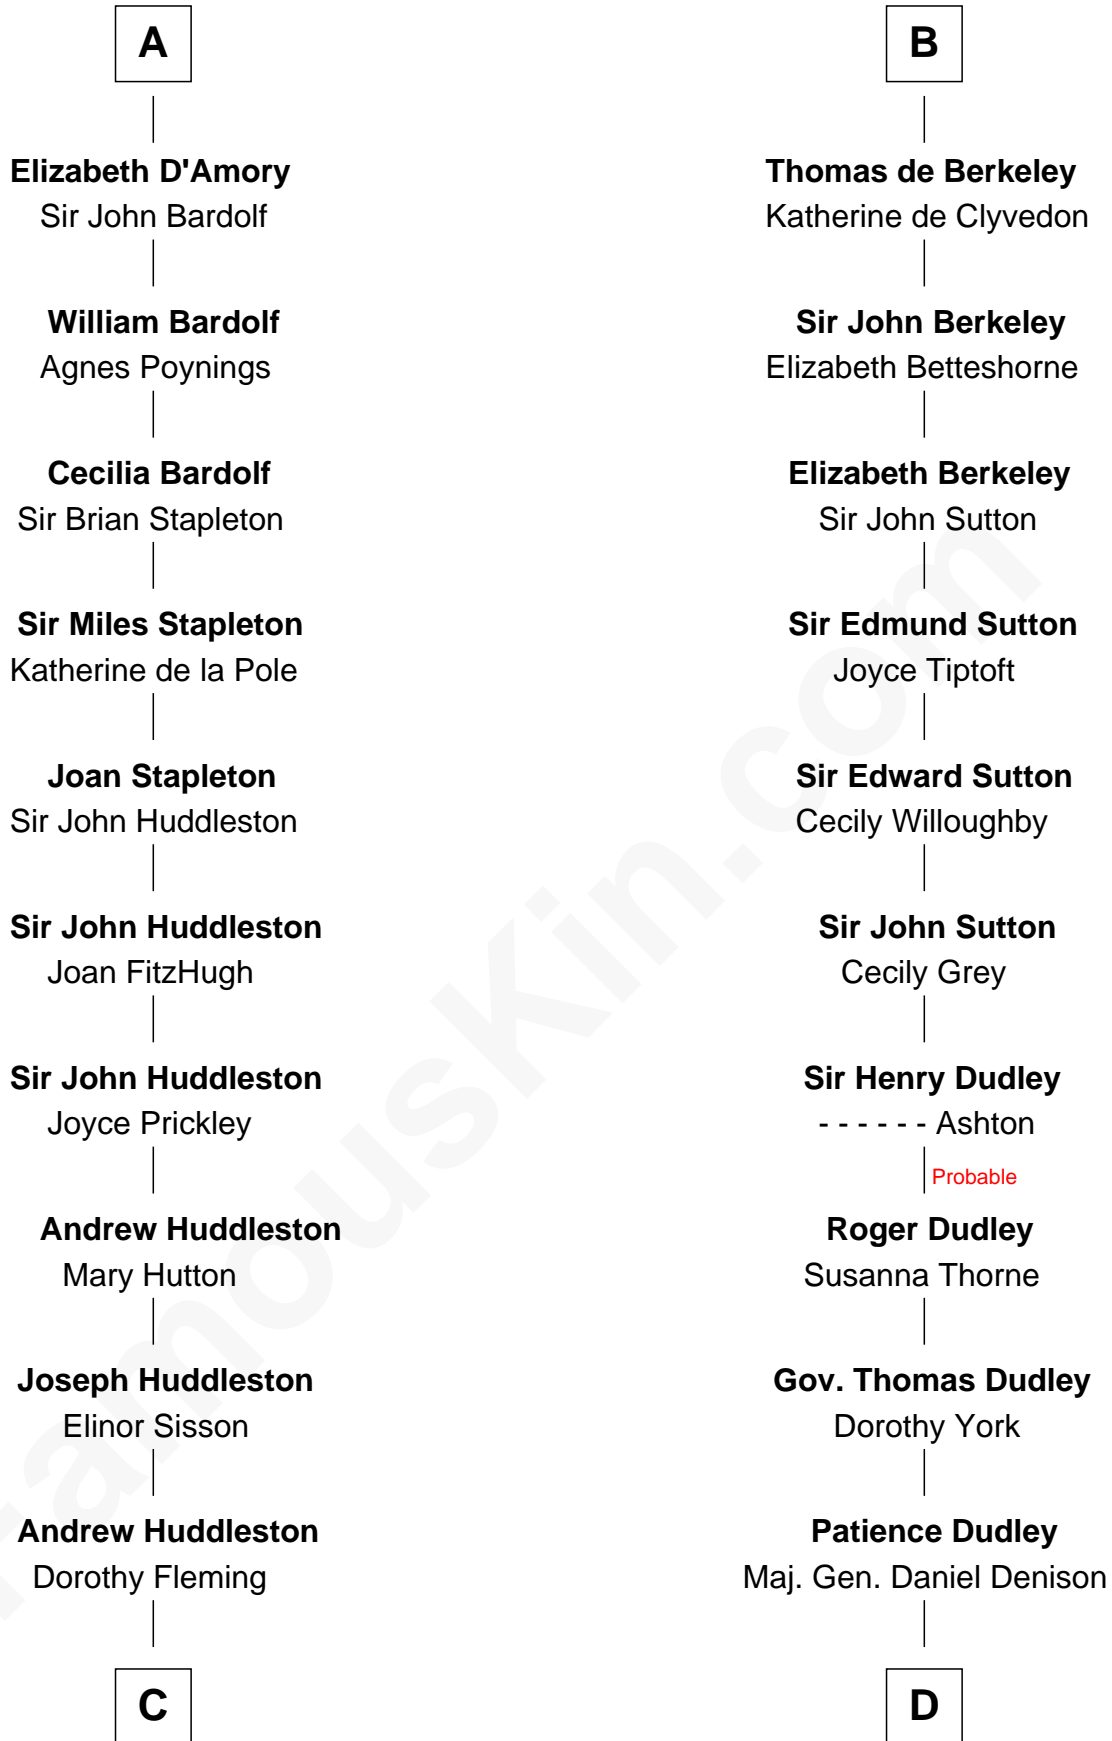

FamousKin.com

Relationship Chart of Fletcher Christian

Leader of the mutiny on the Bounty

21st cousin of

Nicholas Gilman

Signer of the U.S. Constitution

C

Mary Huddleston

Leader of the mutiny on the Bounty

D

Elizabeth Denison

Rev. John Rogers

Rev. Nathaniel Rogers

Sarah Purkiss

Elizabeth Rogers

Rev. John Taylor