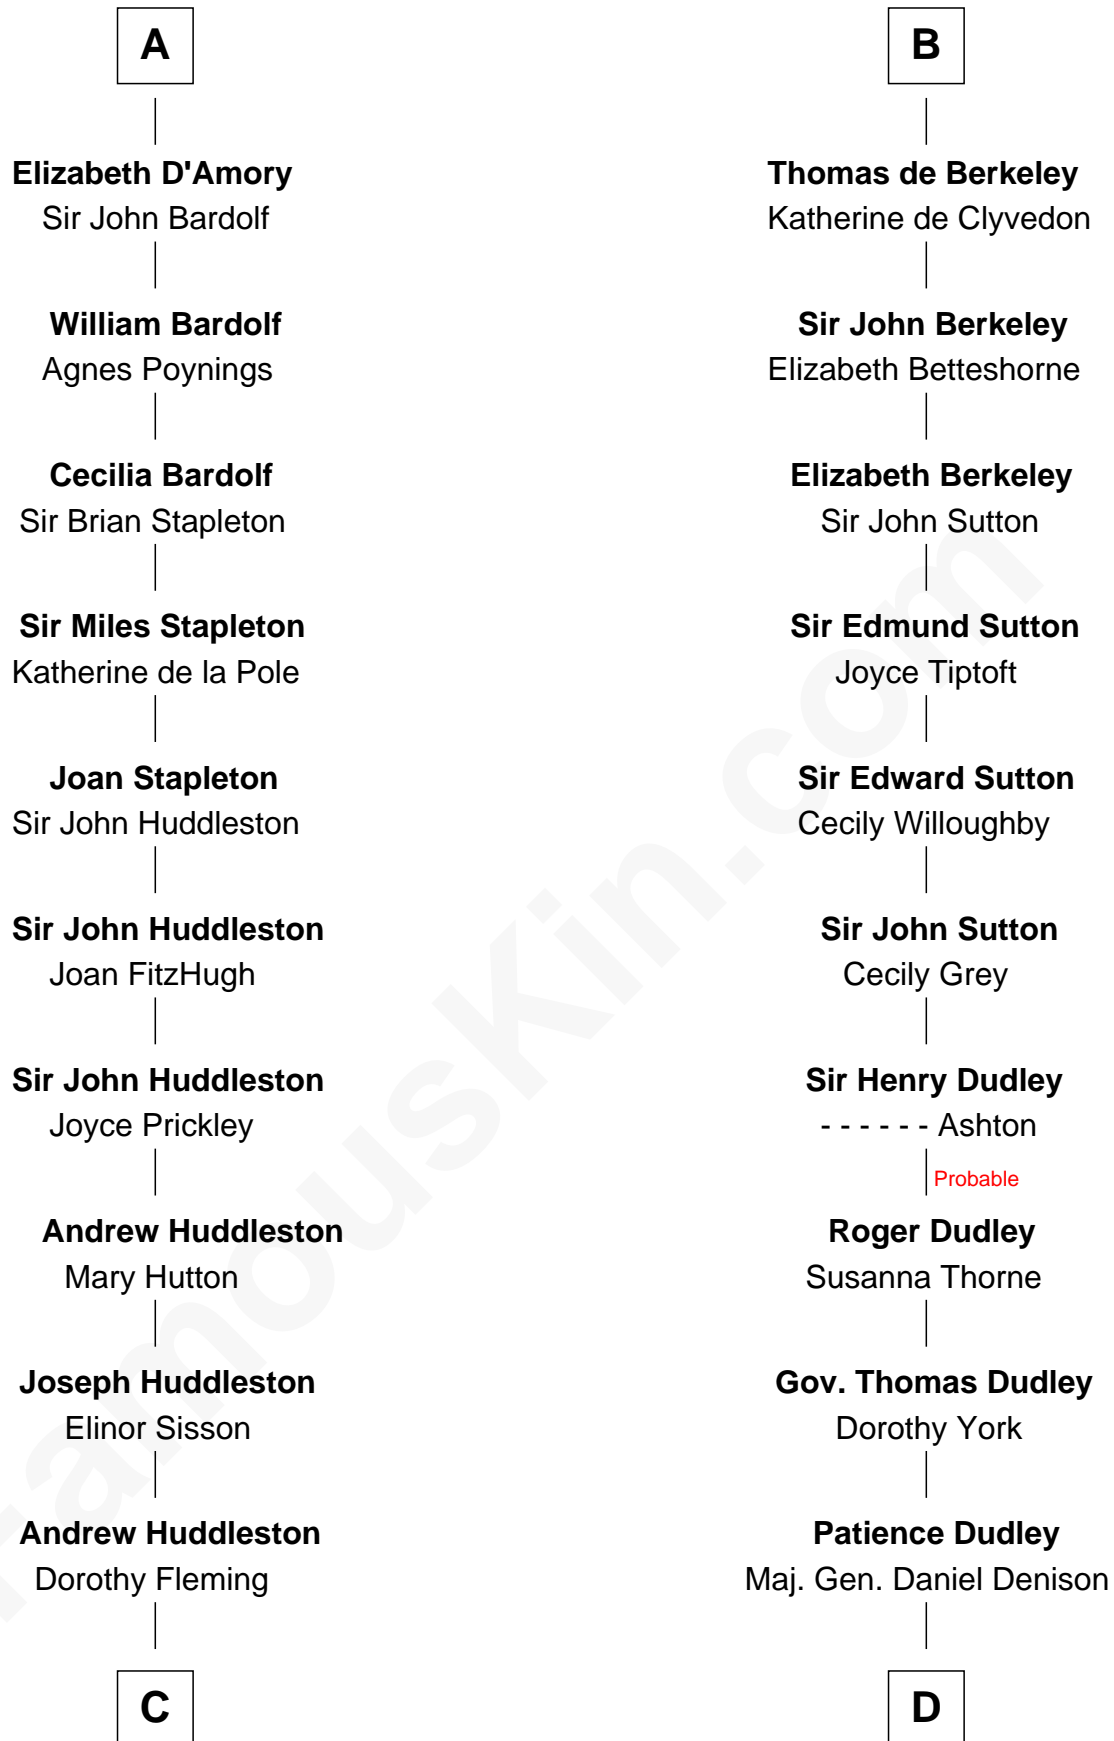

FamousKin.com

Relationship Chart of Fletcher Christian

Leader of the mutiny on the Bounty

21st cousin of

Nicholas Gilman

Signer of the U.S. Constitution

Ralph de Gael

C

Mary Huddleston

John Senhouse

Humphrey Senhouse

Eleanor Kirkby

Bridget Senhouse

John Christian

Charles Christian

Anne Dixon