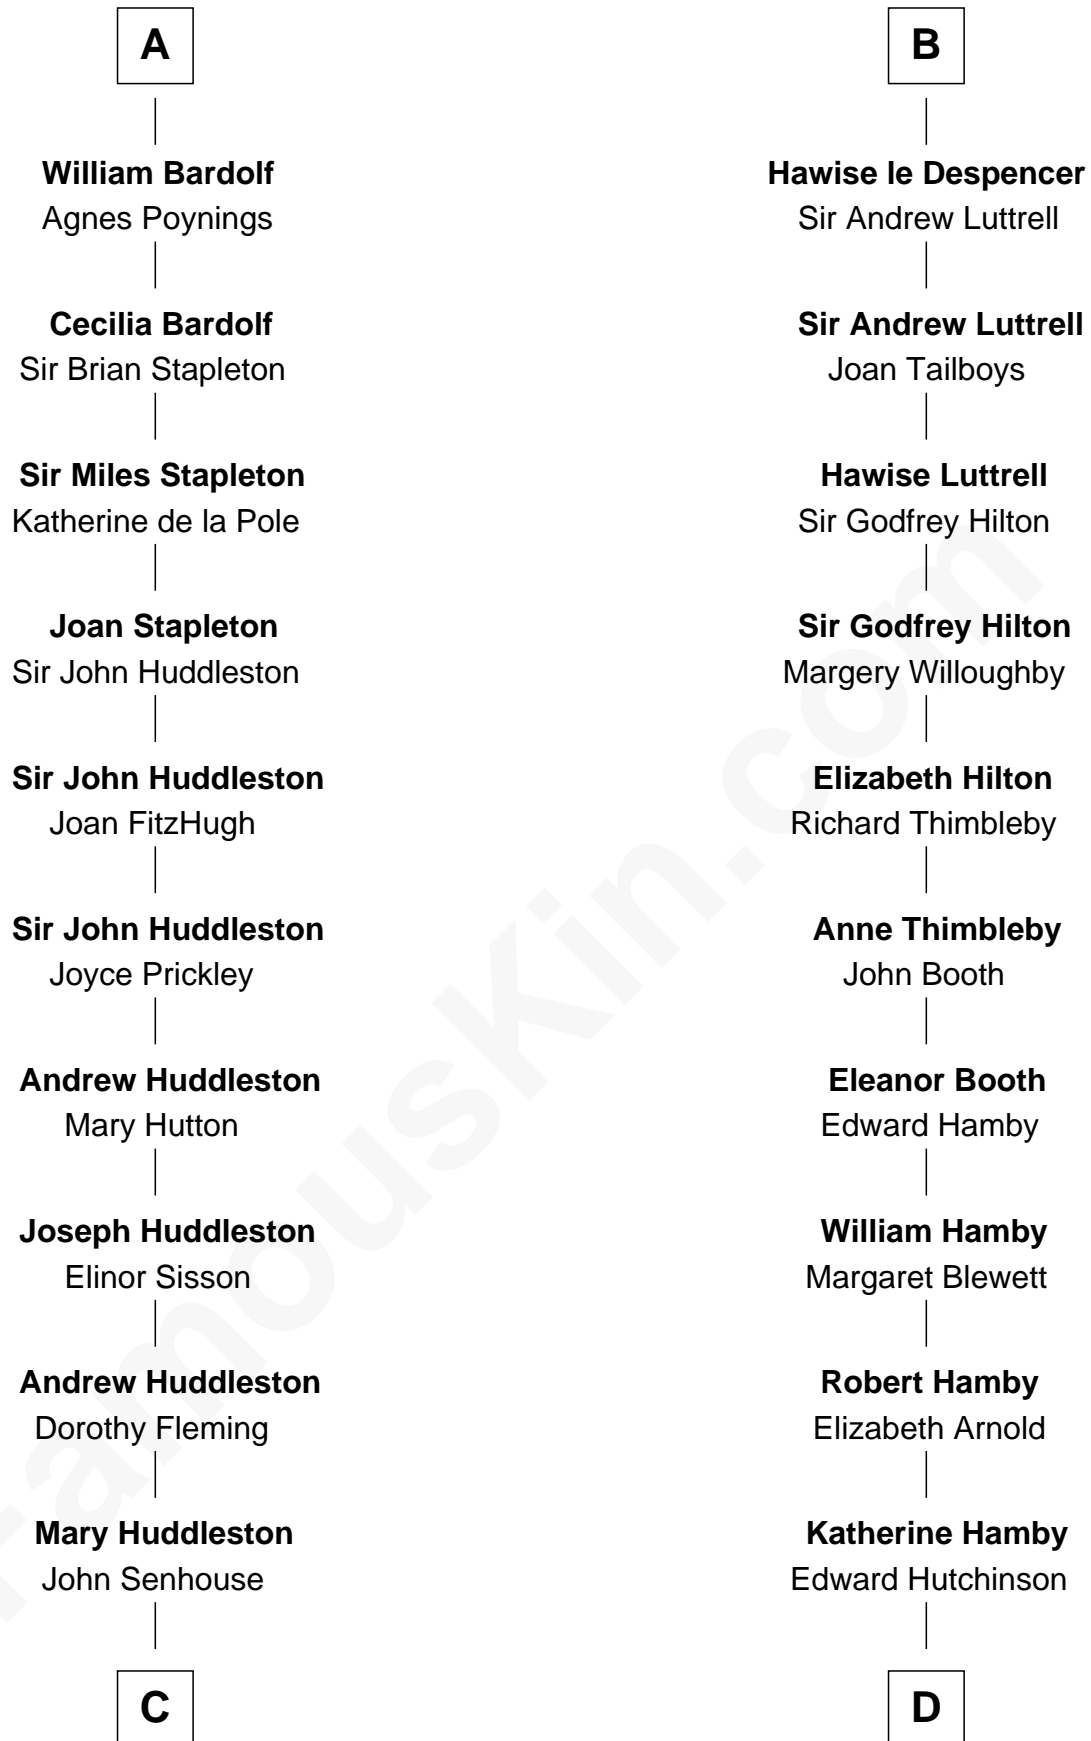

FamousKin.com

Relationship Chart of Fletcher Christian

Leader of the mutiny on the Bounty

20th cousin 1 time removed of

Nicholas Gilman

Signer of the U.S. Constitution

Richard Fitzgilbert de Clare
Adeliza de Meschines

Leader of the mutiny on the Bounty

D

Elizabeth Hutchinson

Edward Winslow

Anna Winslow

John Taylor

Rev. John Taylor

Elizabeth Rogers