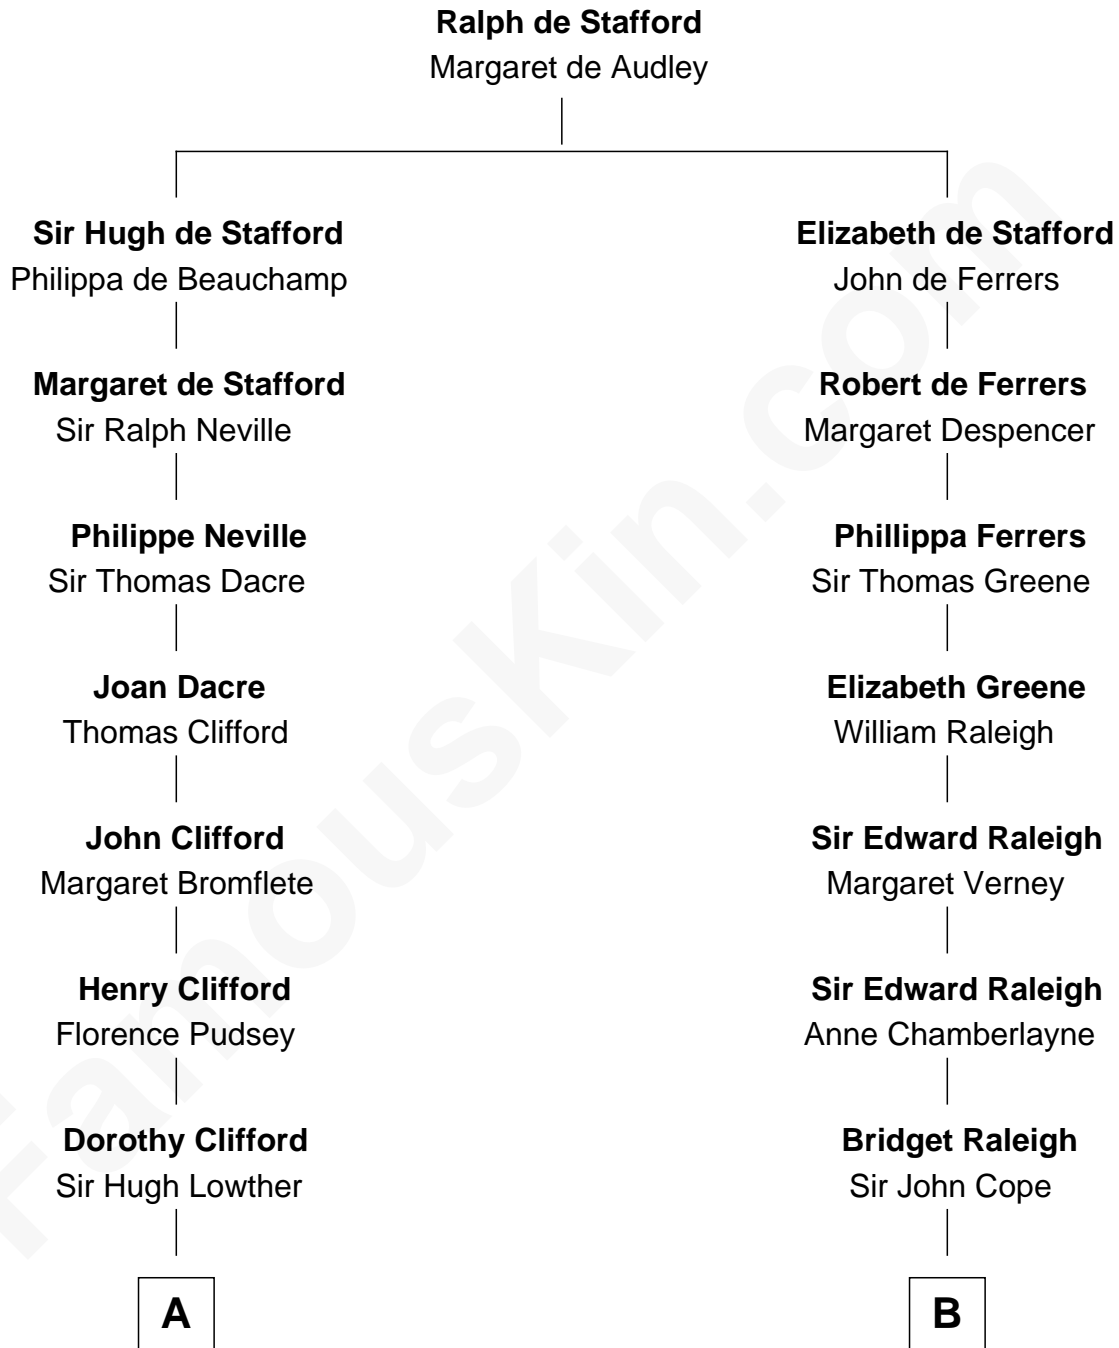

FamousKin.com

Relationship Chart of Fletcher Christian

Leader of the mutiny on the Bounty

15th cousin of

Nicholas Gilman

Signer of the U.S. Constitution

A

Sir Richard Lowther

Frances Middleton

Sir Christopher Lowther

Eleanor Musgrave

Sir John Lowther

Eleanor Fleming

Agnes Lowther

Roger Kirkby

William Kirkby