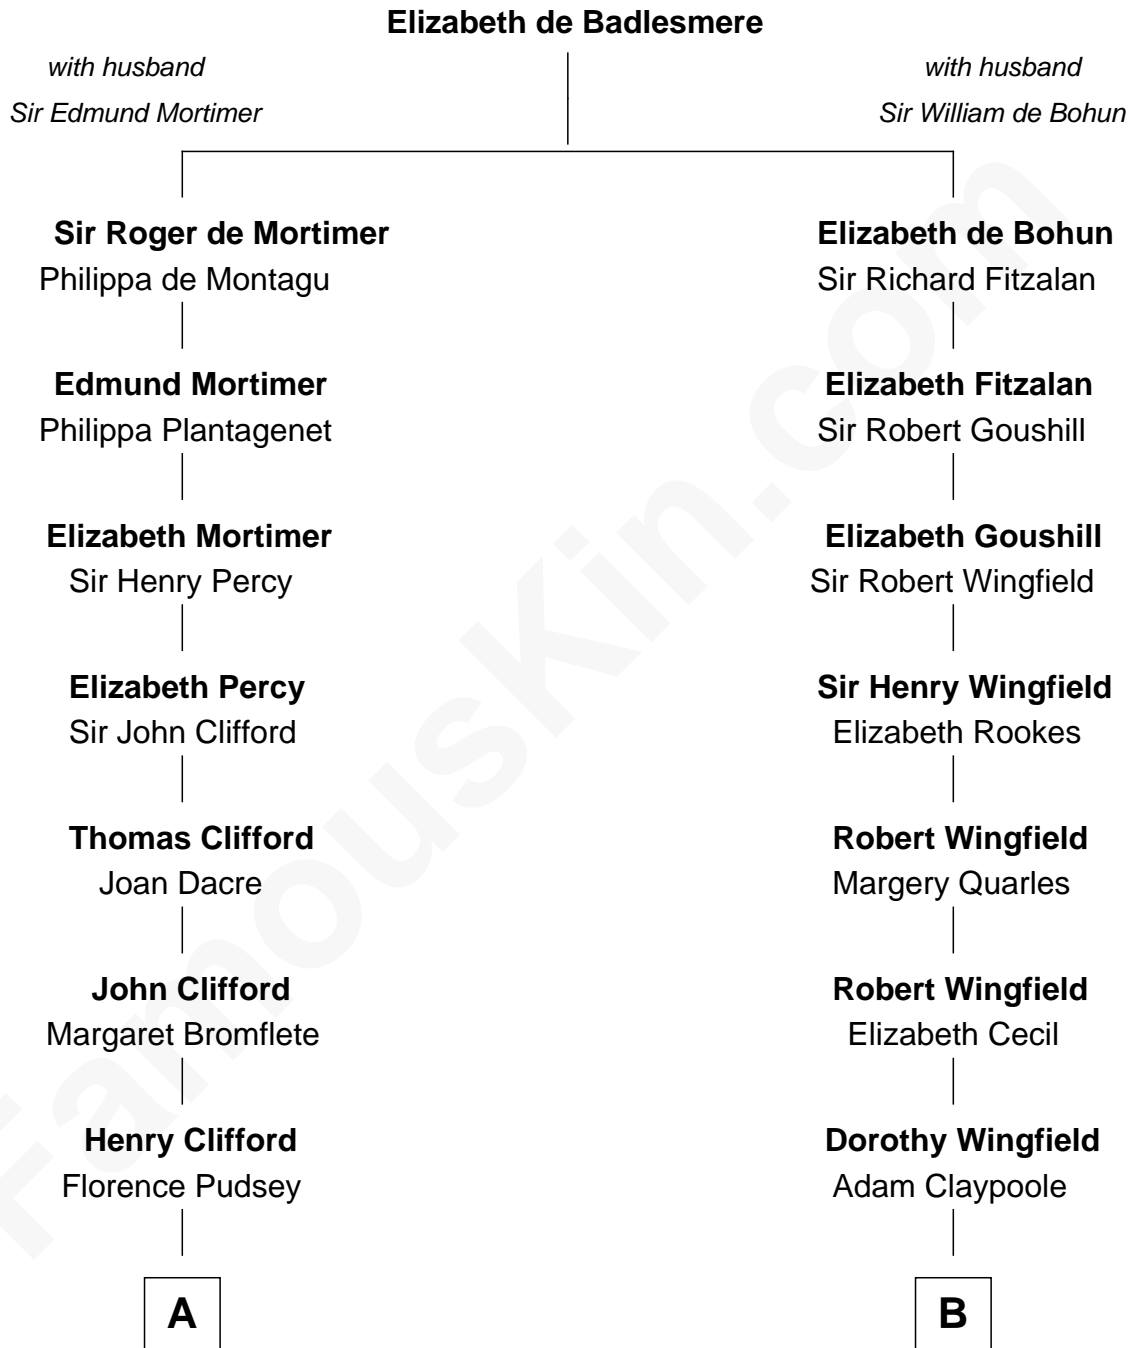

FamousKin.com

Relationship Chart of Fletcher Christian

Leader of the mutiny on the Bounty

16th cousin 2 times removed of

Valerie Bertinelli

Television Actress

C

Nancy L. Carvin
Andrew Francis Bertinelli