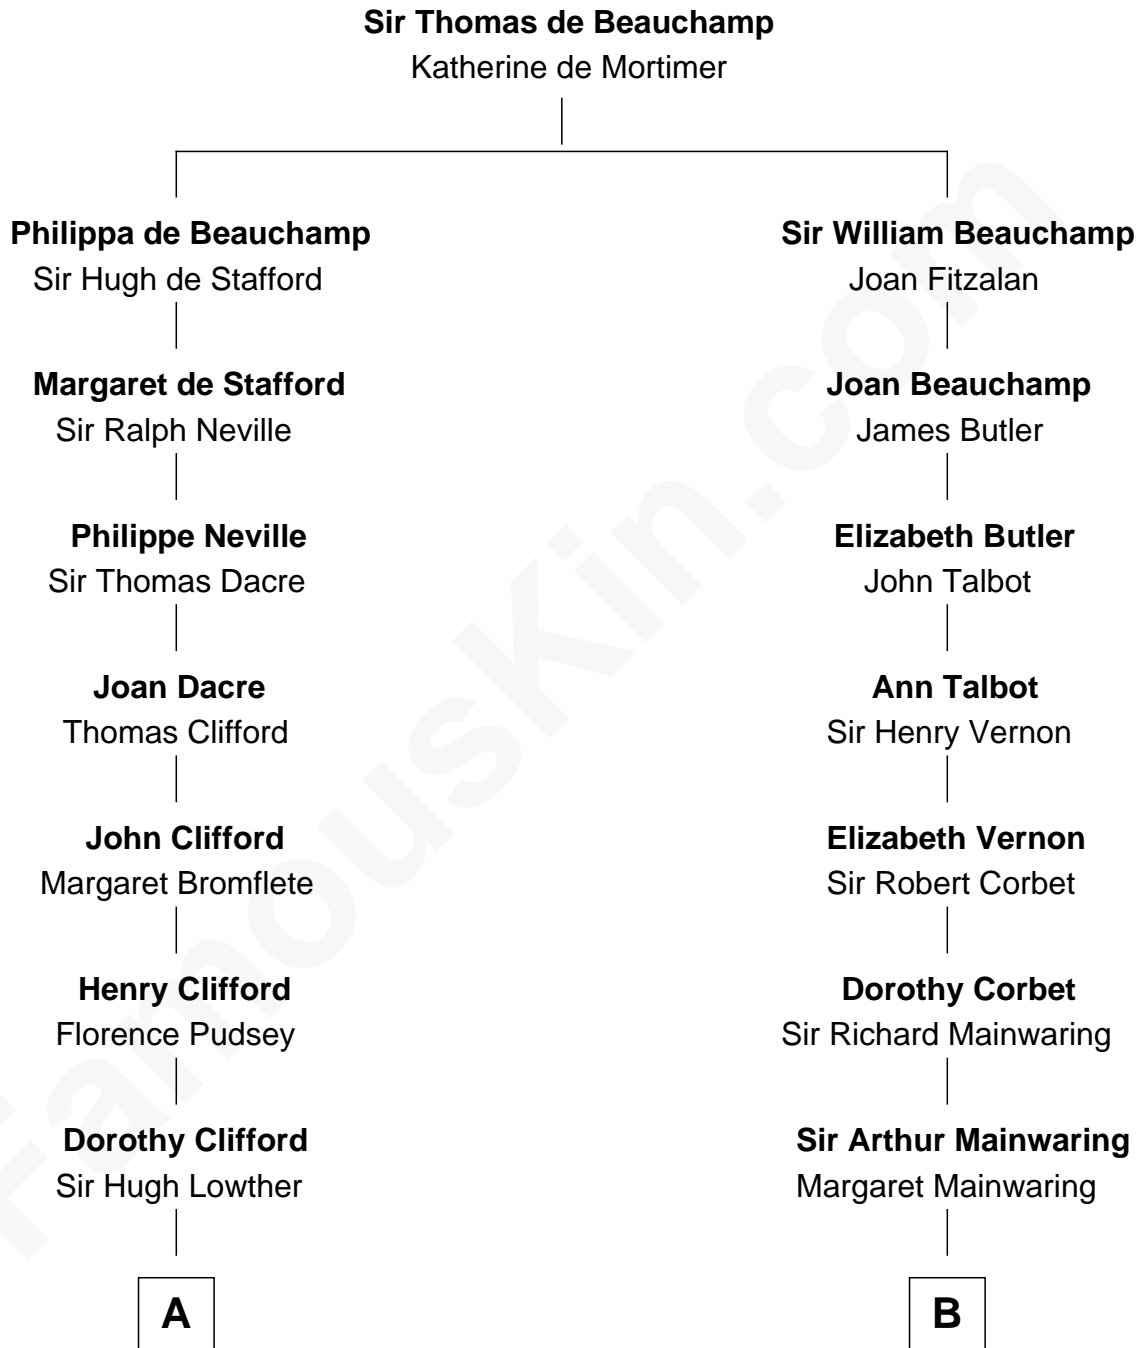

## Relationship Chart of Fletcher Christian

Leader of the mutiny on the Bounty

15th cousin 6 times removed of

**Richard Gere**

Movie Actor

C

**Julia Anne Hempstead**

Elisha Thomas Tiffany

**Nelson Leroy Tiffany**

Evaline Harriet Williams

**William Stanton Tiffany**

Anna Rebecca Stevens

**Doris Anna Tiffany**

Homer George Gere

**Richard Gere**

*Movie Actor*