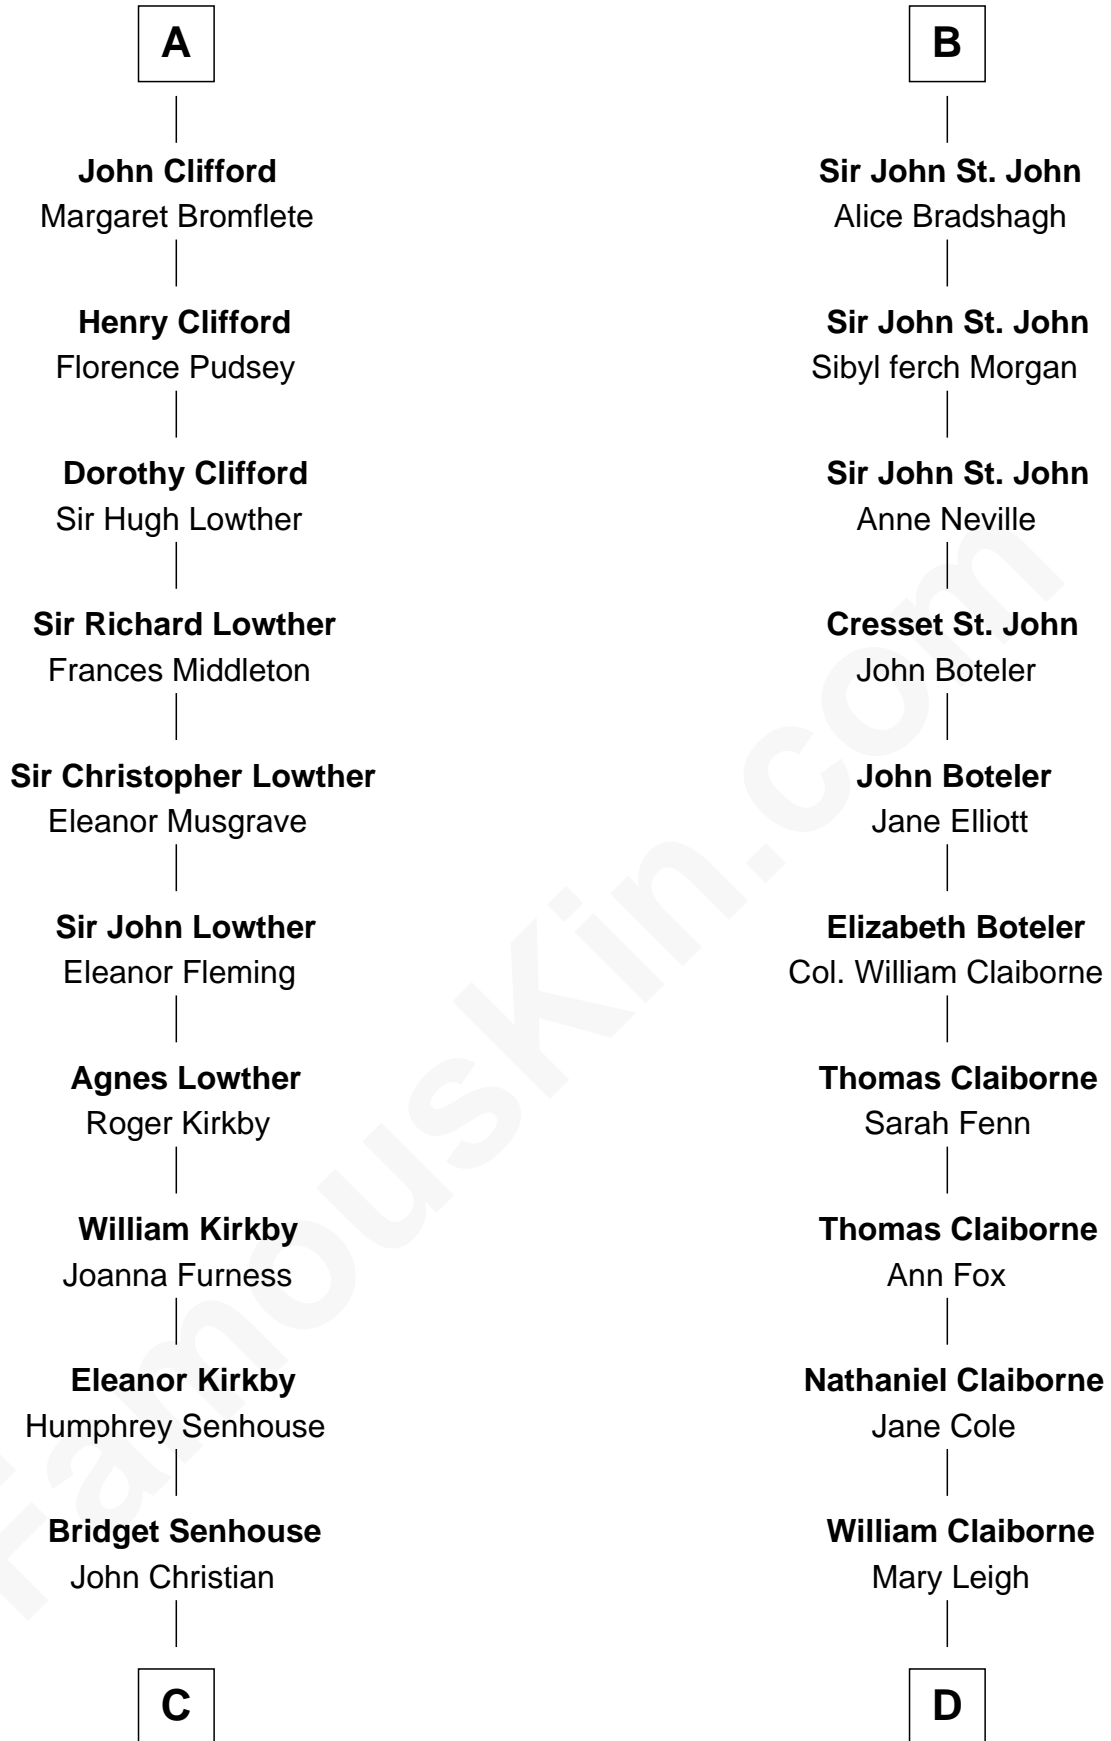

FamousKin.com

Relationship Chart of Fletcher Christian

Leader of the mutiny on the Bounty

18th cousin 3 times removed of

Liz Claiborne

Fashion Designer and Founder of Liz Claiborne Inc.

C

Charles Christian

Anne Dixon

Fletcher Christian

Leader of the mutiny on the Bounty

D

William Charles Cole Claiborne

Clarisse Duralde

William Charles Cole Claiborne

Louise de Balathier