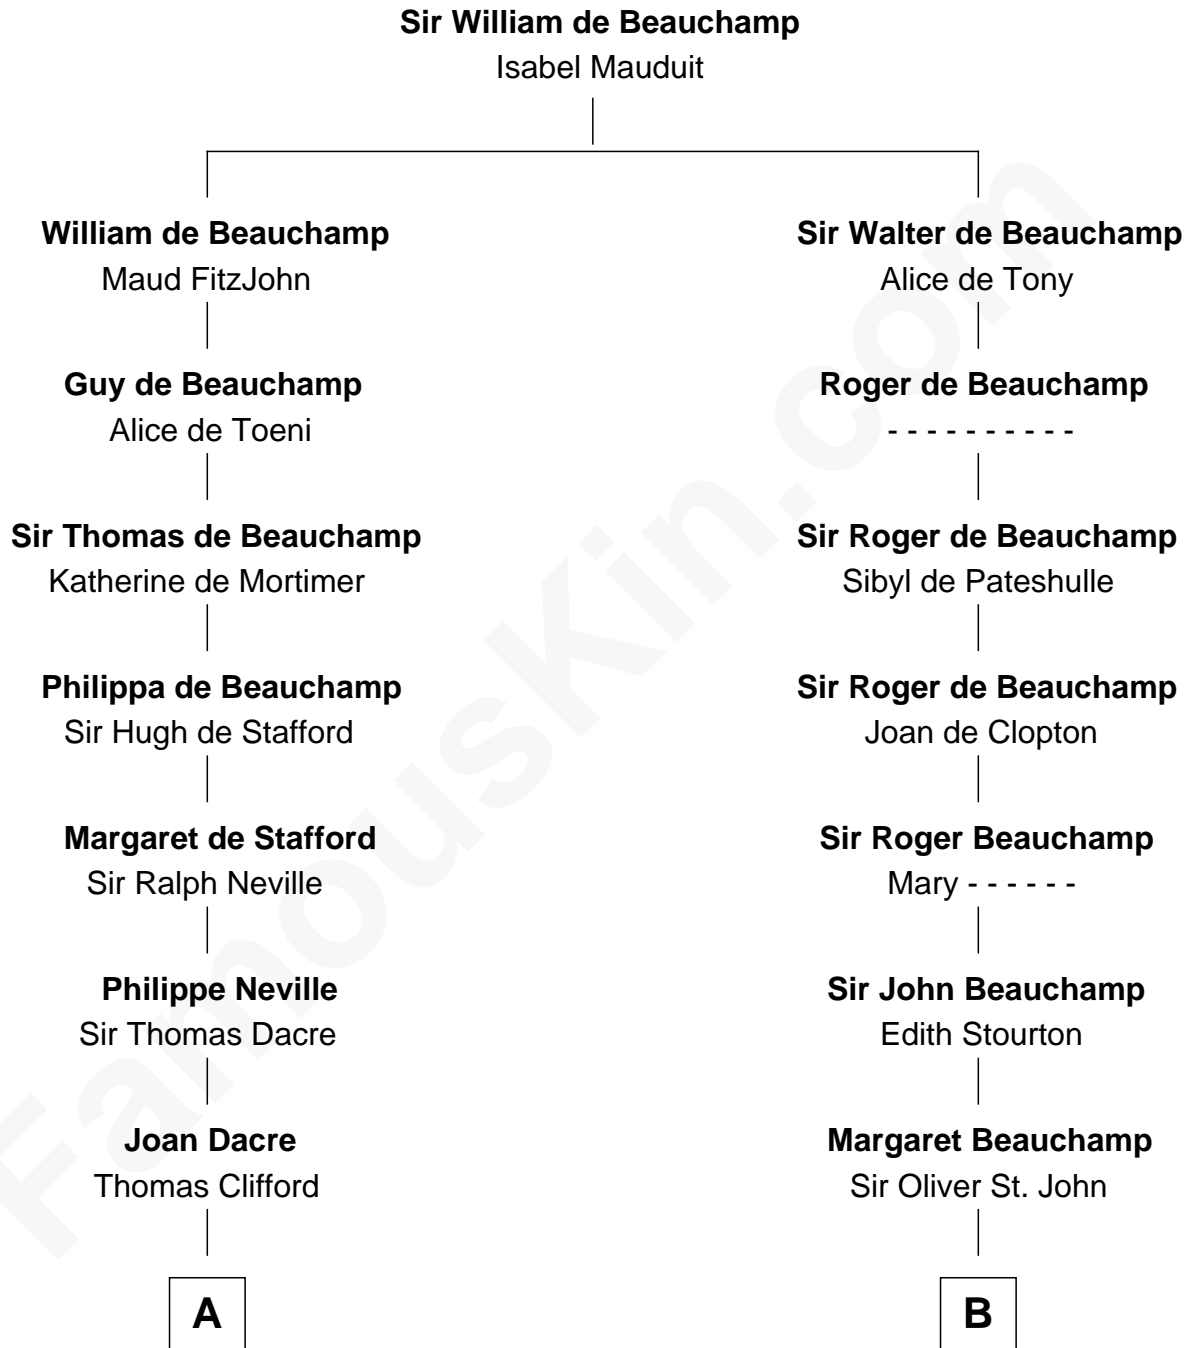

FamousKin.com

Relationship Chart of Fletcher Christian

Leader of the mutiny on the Bounty

18th cousin 3 times removed of

Liz Claiborne

Fashion Designer and Founder of Liz Claiborne Inc.

C

Charles Christian

Anne Dixon

Fletcher Christian

Leader of the mutiny on the Bounty

D

William Charles Cole Claiborne

Clarisse Duralde

William Charles Cole Claiborne

Louise de Balathier