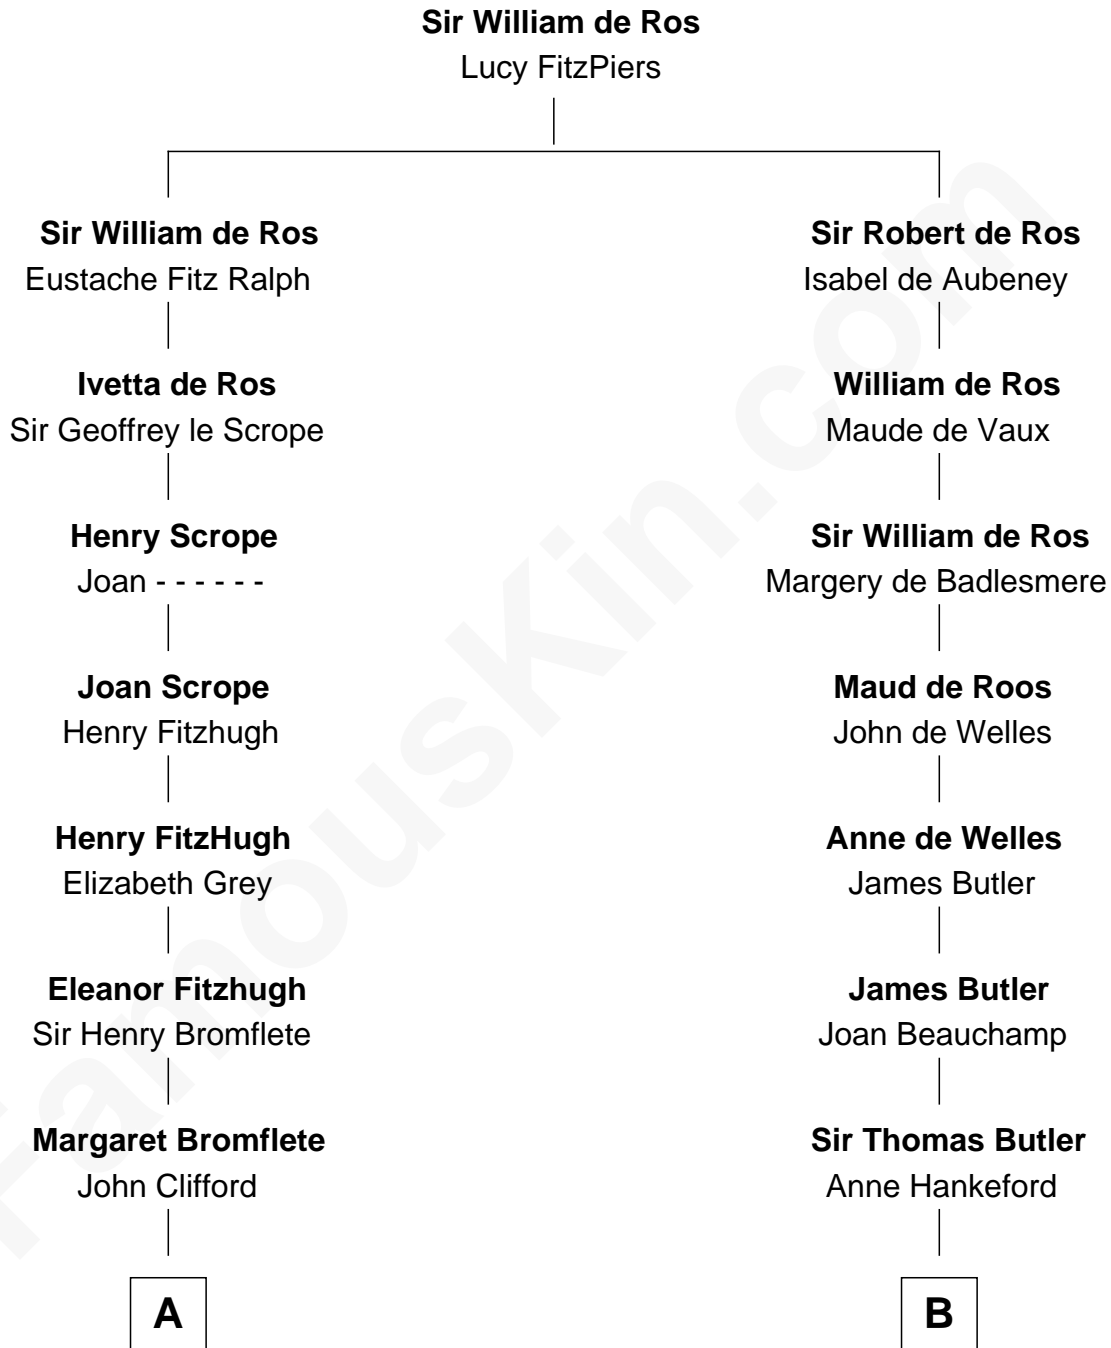

FamousKin.com

Relationship Chart of Fletcher Christian

Leader of the mutiny on the Bounty

17th cousin 1 time removed of

William C. C. Claiborne

1st Governor of Louisiana

C

William Claiborne

Mary Leigh

William C. C. Claiborne

1st Governor of Louisiana

FamousKin.com